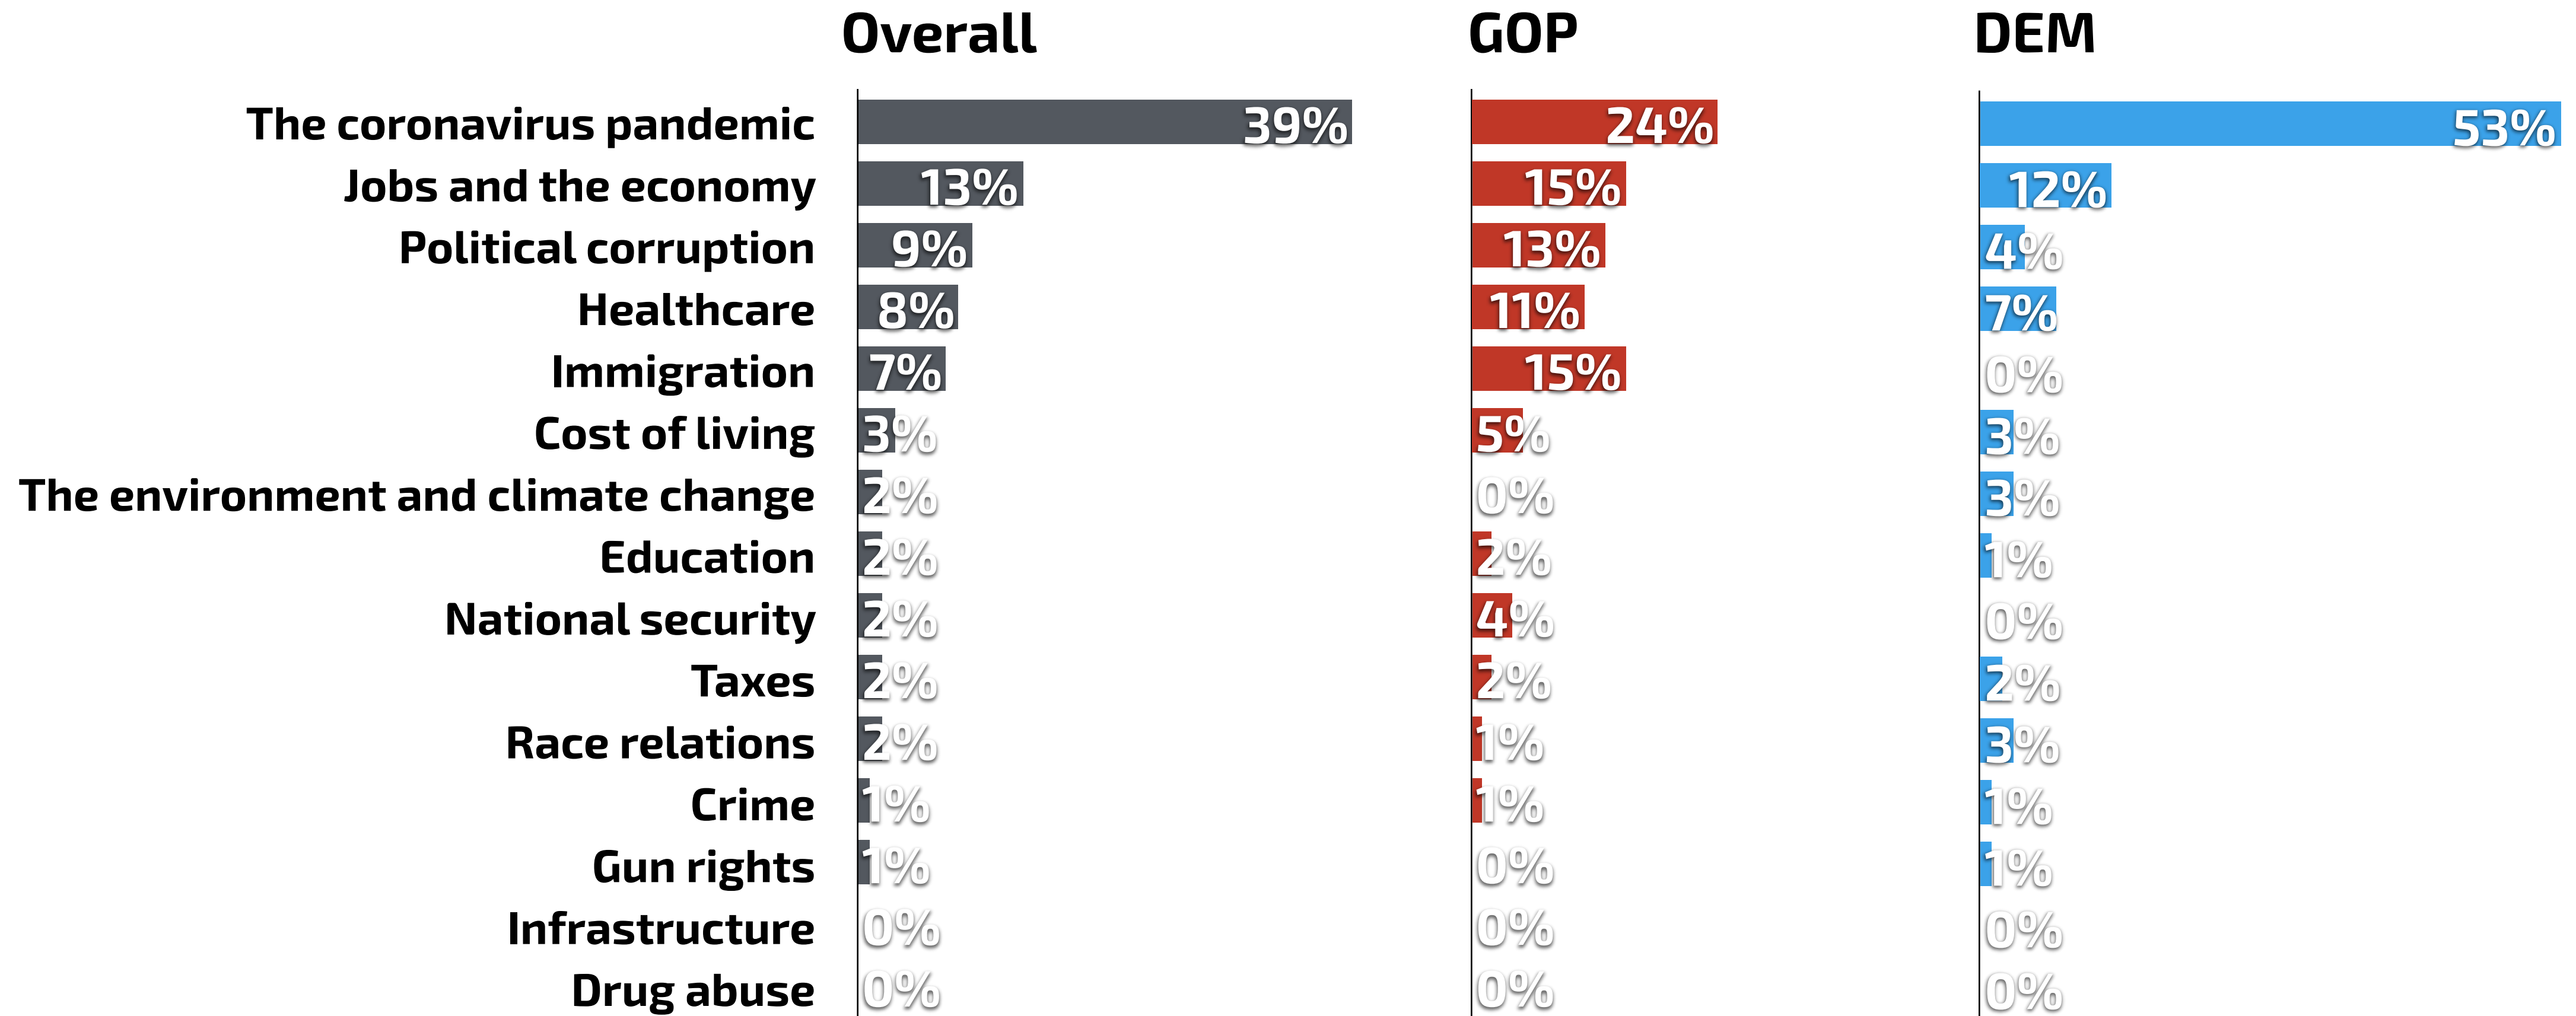

Few Find QAnon Favorable

Q. Do you have a favorable or unfavorable view of the following individuals or groups which have been in the news lately?

-QAnon

Biden Presidential Agenda

Coronavirus, Jobs/Economy Are Biggest Issues In U.S. Today

Q. If you had to choose just one, which would you say is the biggest issue facing the country today?

Note: Not shown above - "Unsure" and "Something else."

Voters Prioritize COVID & Economic Response Far Above Progressive Agenda Items