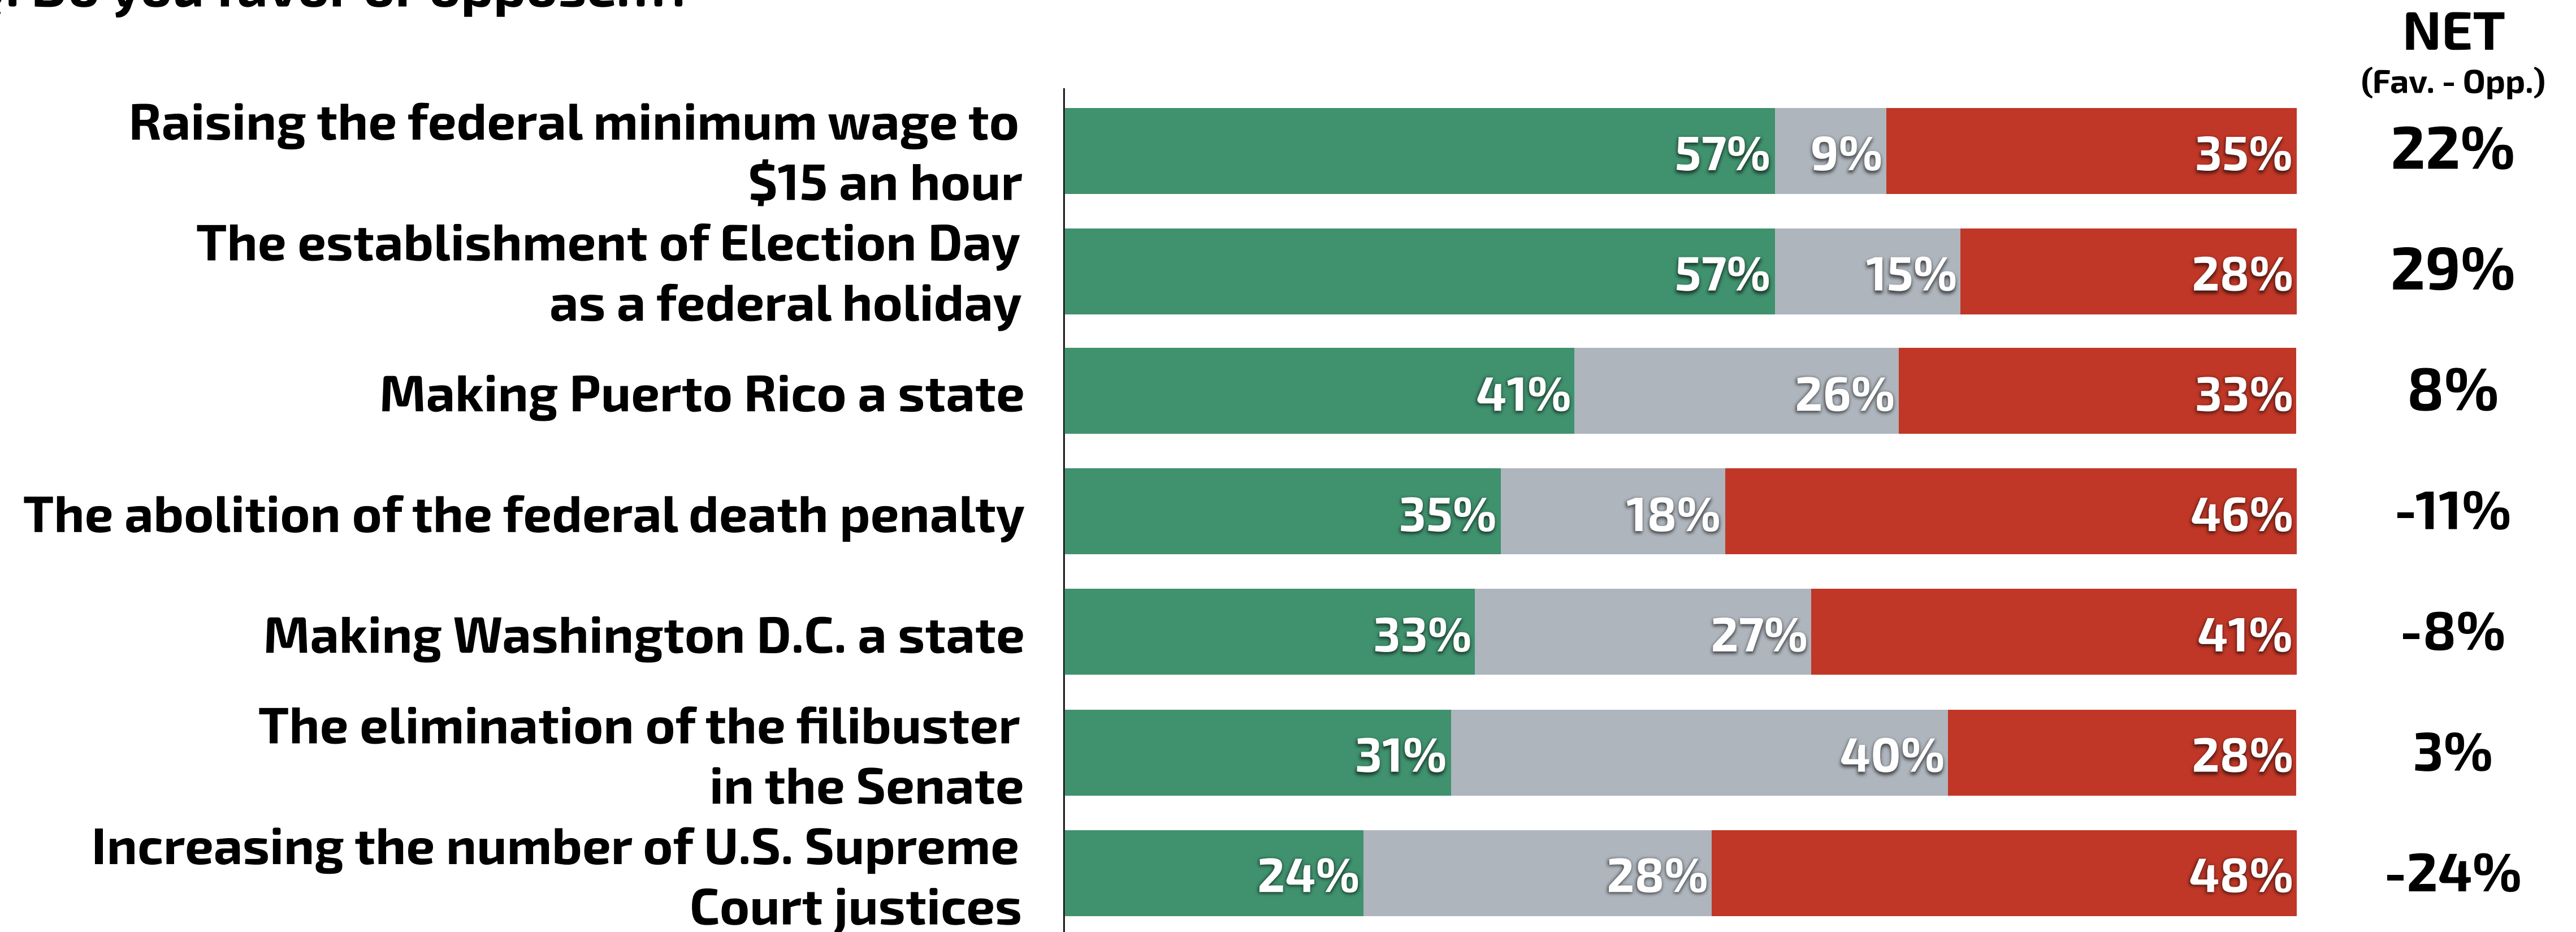

Majority Favor Minimum Wage And Election Holiday; 4 In 10 Are Unsure About Elimination of Filibuster

Q. Do you favor or oppose...?

Strongly / Somewhat Favor

Unsure

Strongly / Somewhat Oppose