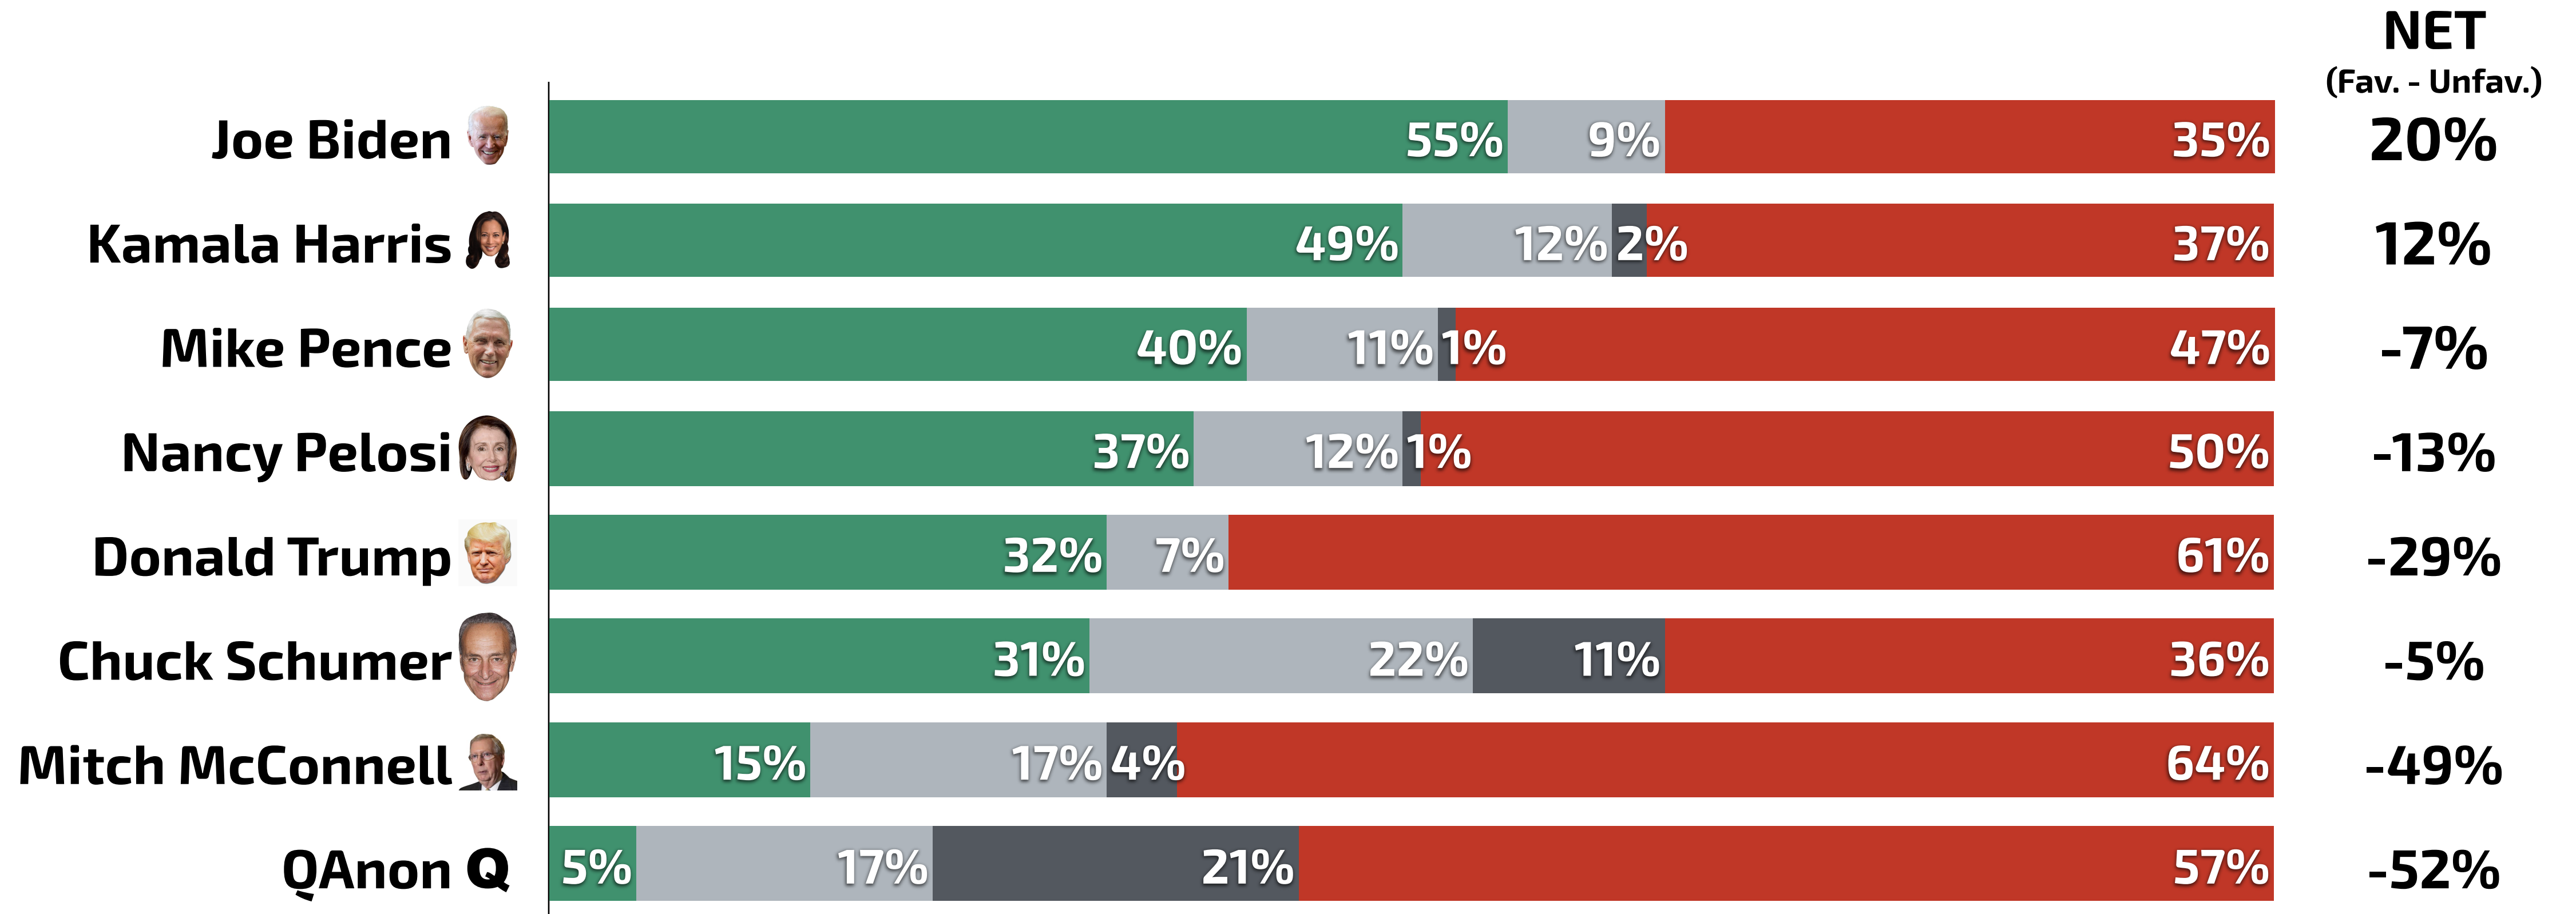

Biden, Harris, Pence Top Favorability List

Q. Do you have a favorable or unfavorable view of the following individuals or groups which have been in the news lately?

■ Very / Somewhat Favorable
■ No Opinion
■ Never Heard Of
■ Very / Somewhat Unfavorable