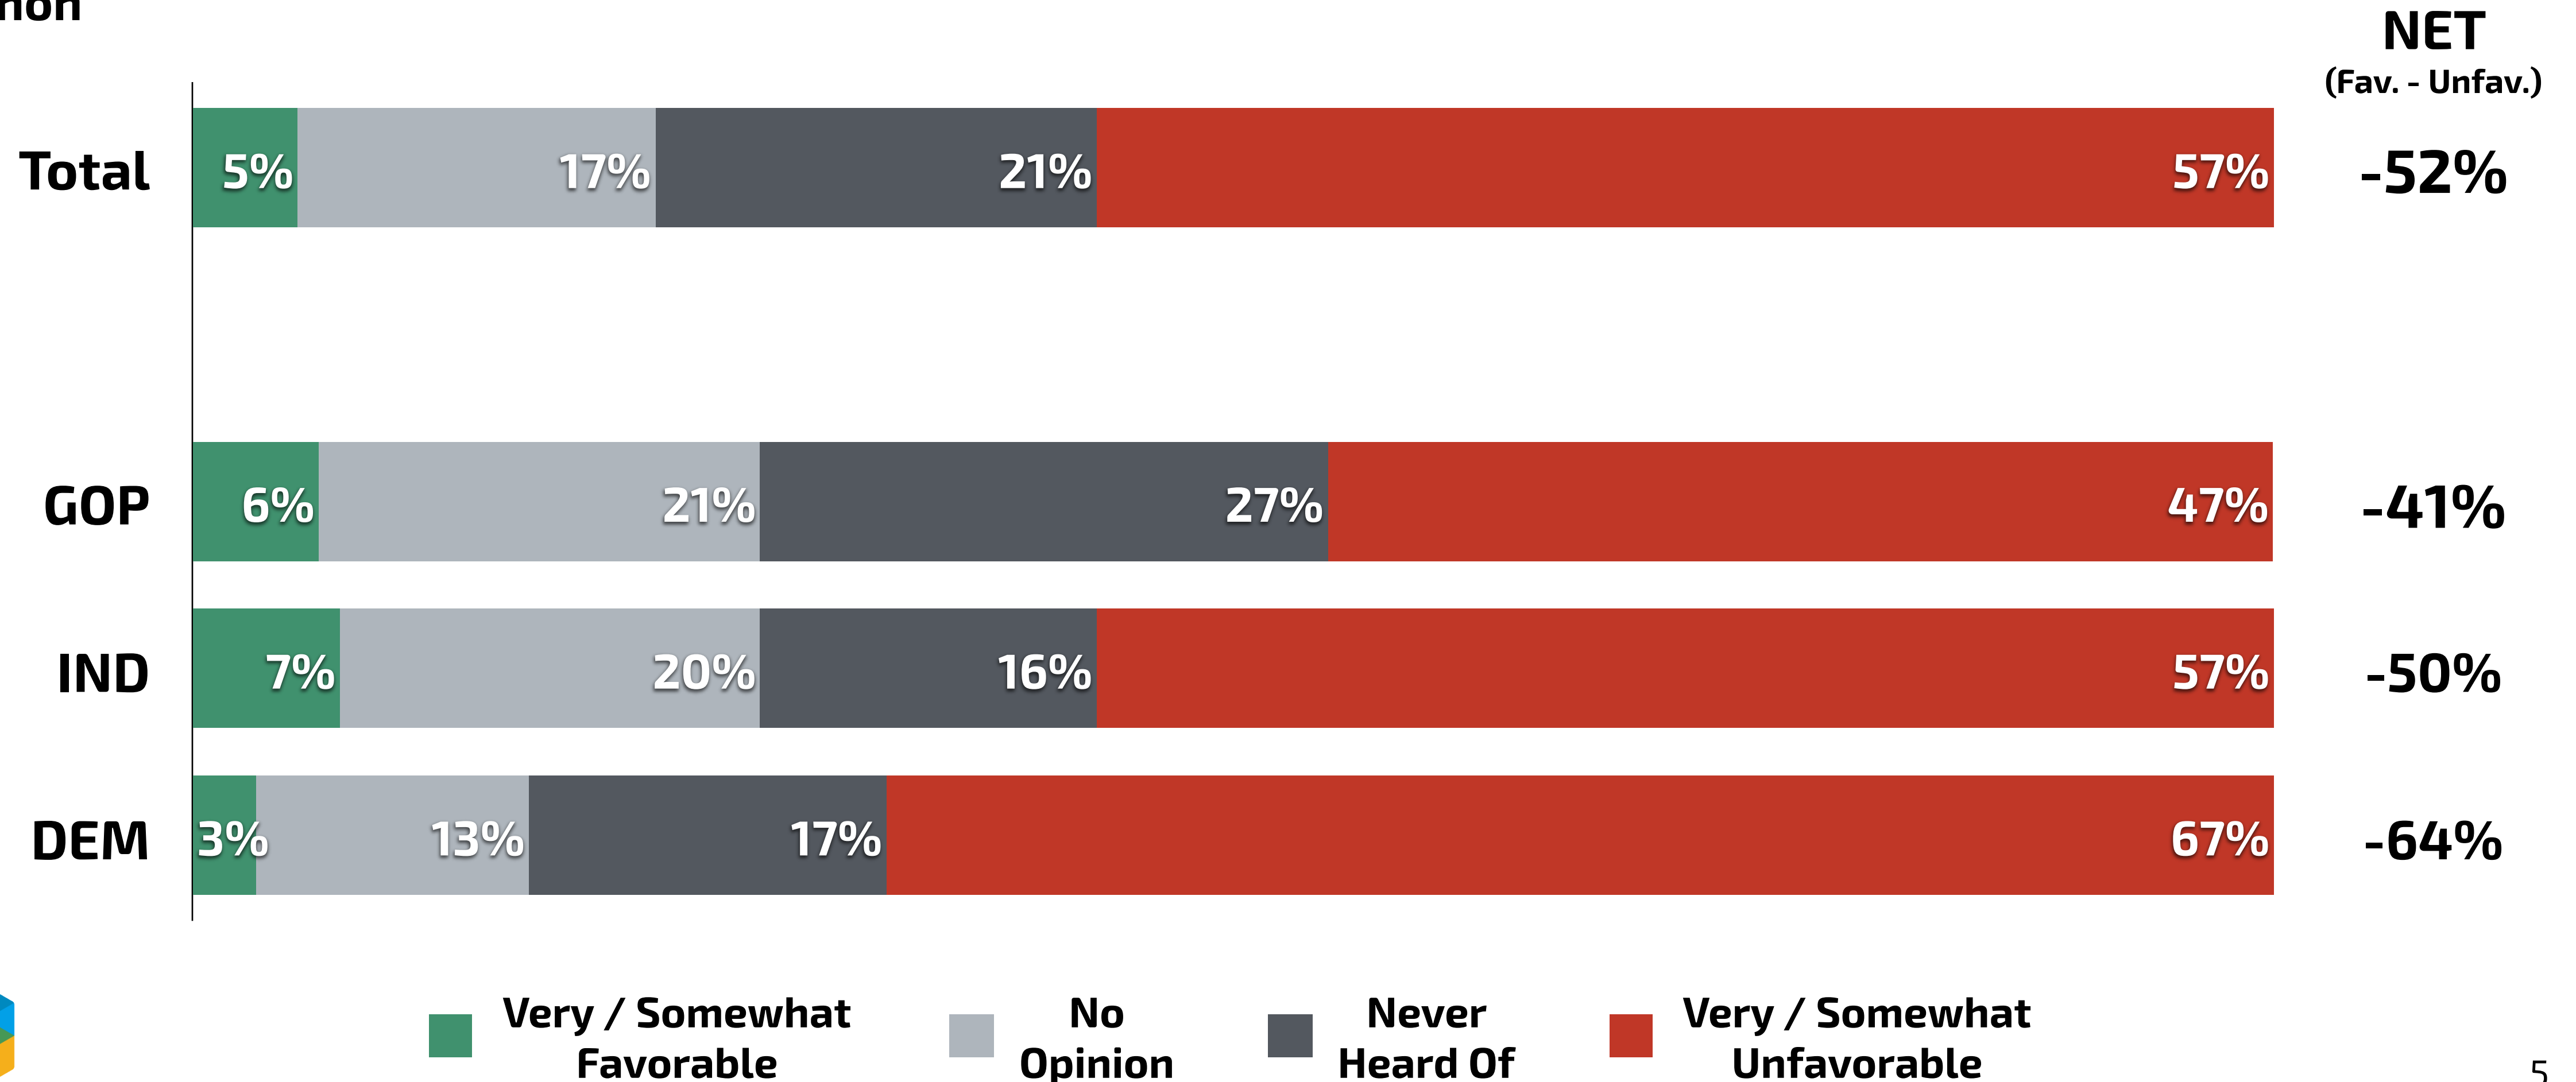

Few Find QAnon Favorable

Q. Do you have a favorable or unfavorable view of the following individuals or groups which have been in the news lately?

-QAnon