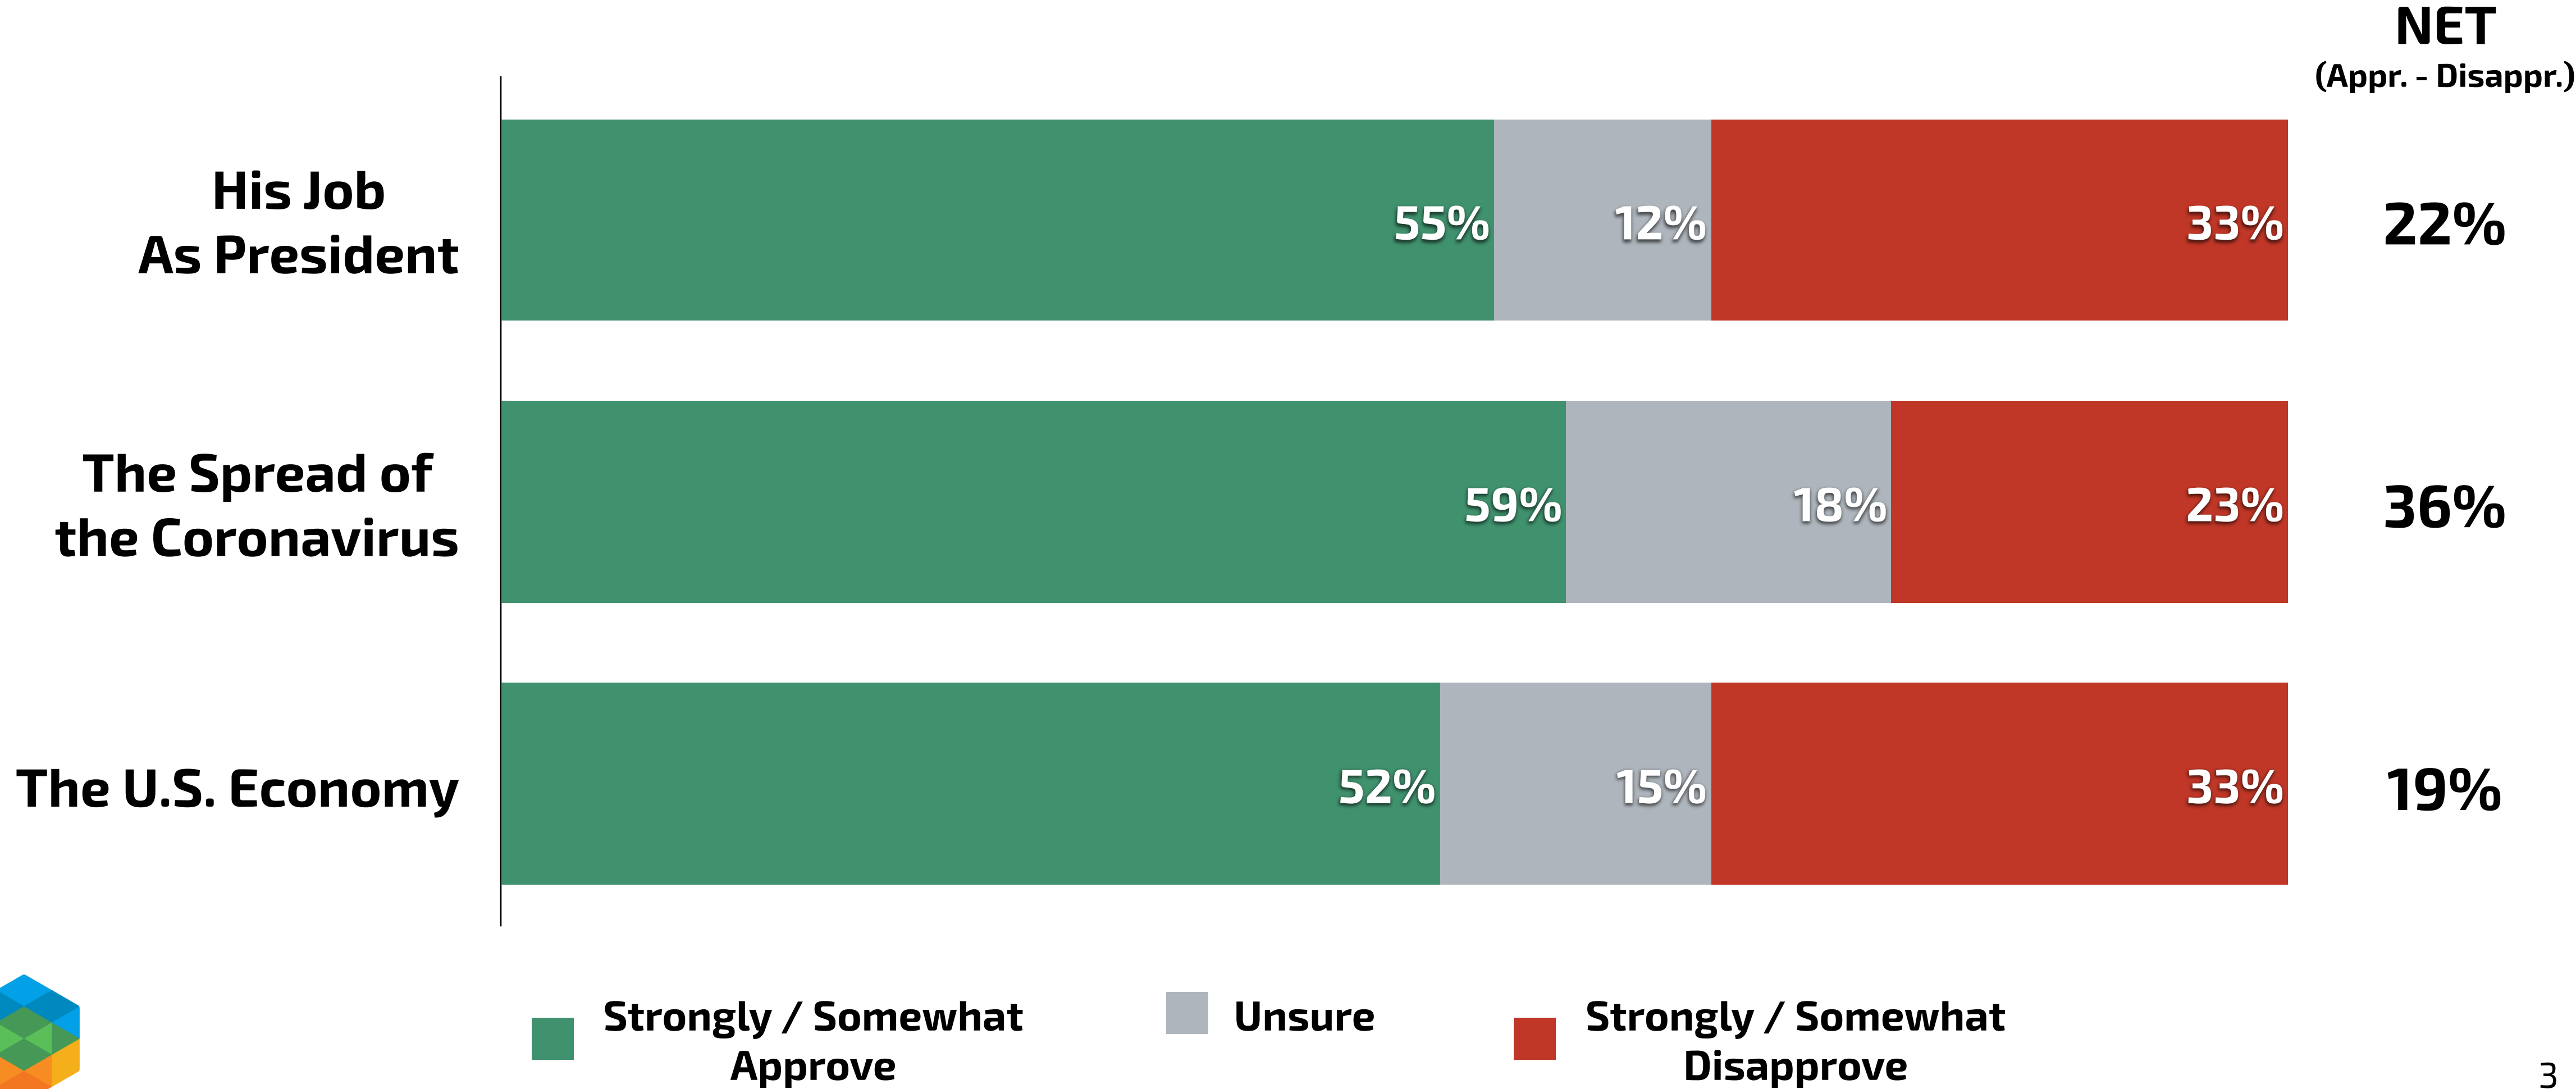

Biden Administration

Verified Voter Omnibus Survey

N=1,006 Registered Voters

January 20 - January 26, 2021

Approval And Favorabilities

Majority Of Voters Approve Of How Biden Is Handling The U.S.

Q. Do you approve or disapprove of the way Joe Biden is handling...?