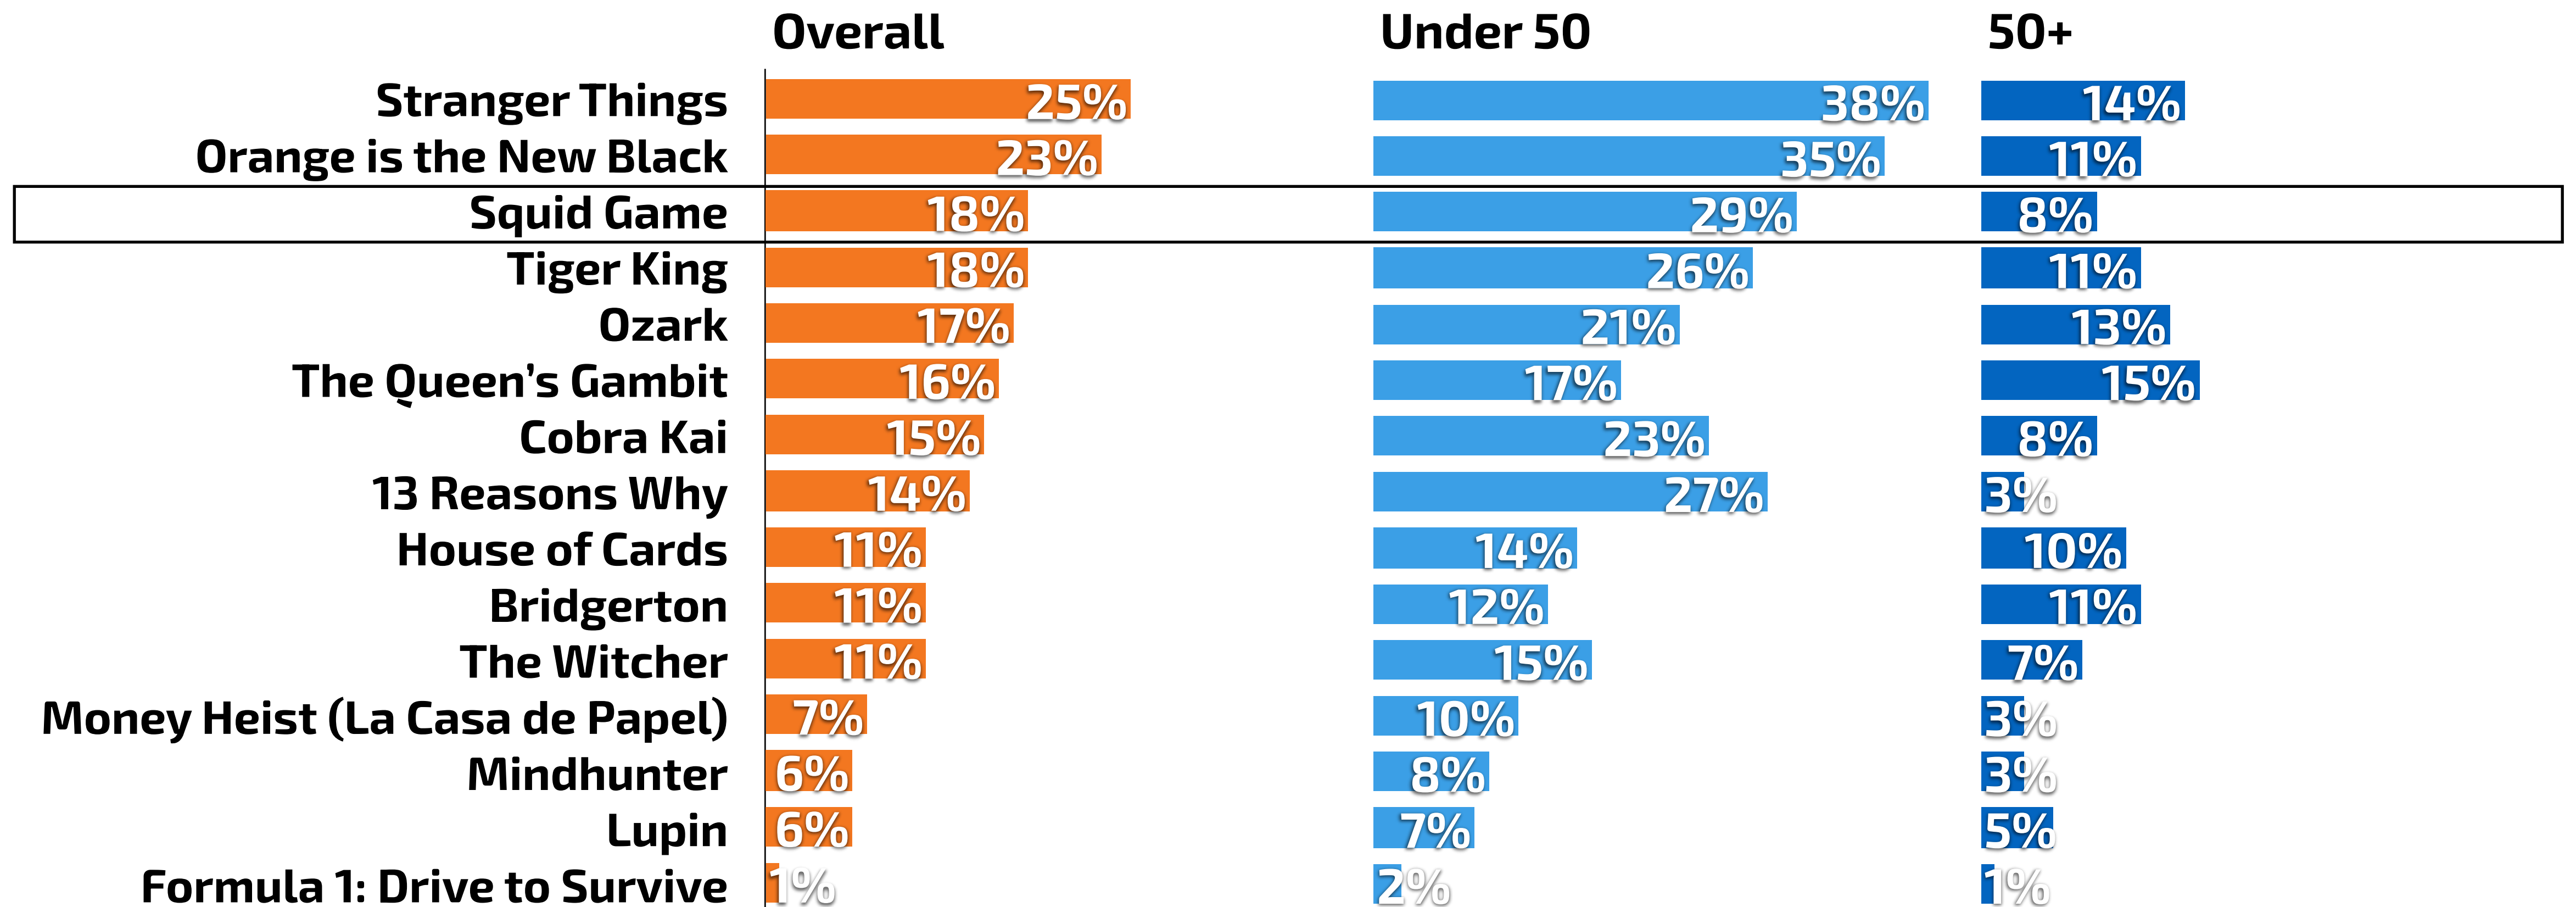

Netflix And Squid Game

Verified Voter Omnibus Survey

N=1,098 Registered Voters

Fielded October 15 - October 19, 2021

Nearly 1 In 5 Voters Have Watched Squid Game

Q. Which of the following Netflix shows have you watched? Select all that apply.

Note: "None of these" not shown

N = 1,098 RV nationwide, fielded October 15-19, 2021

Significantly More Younger Voters Have Seen Squid Game

Q. Which of the following Netflix shows have you watched? Select all that apply.