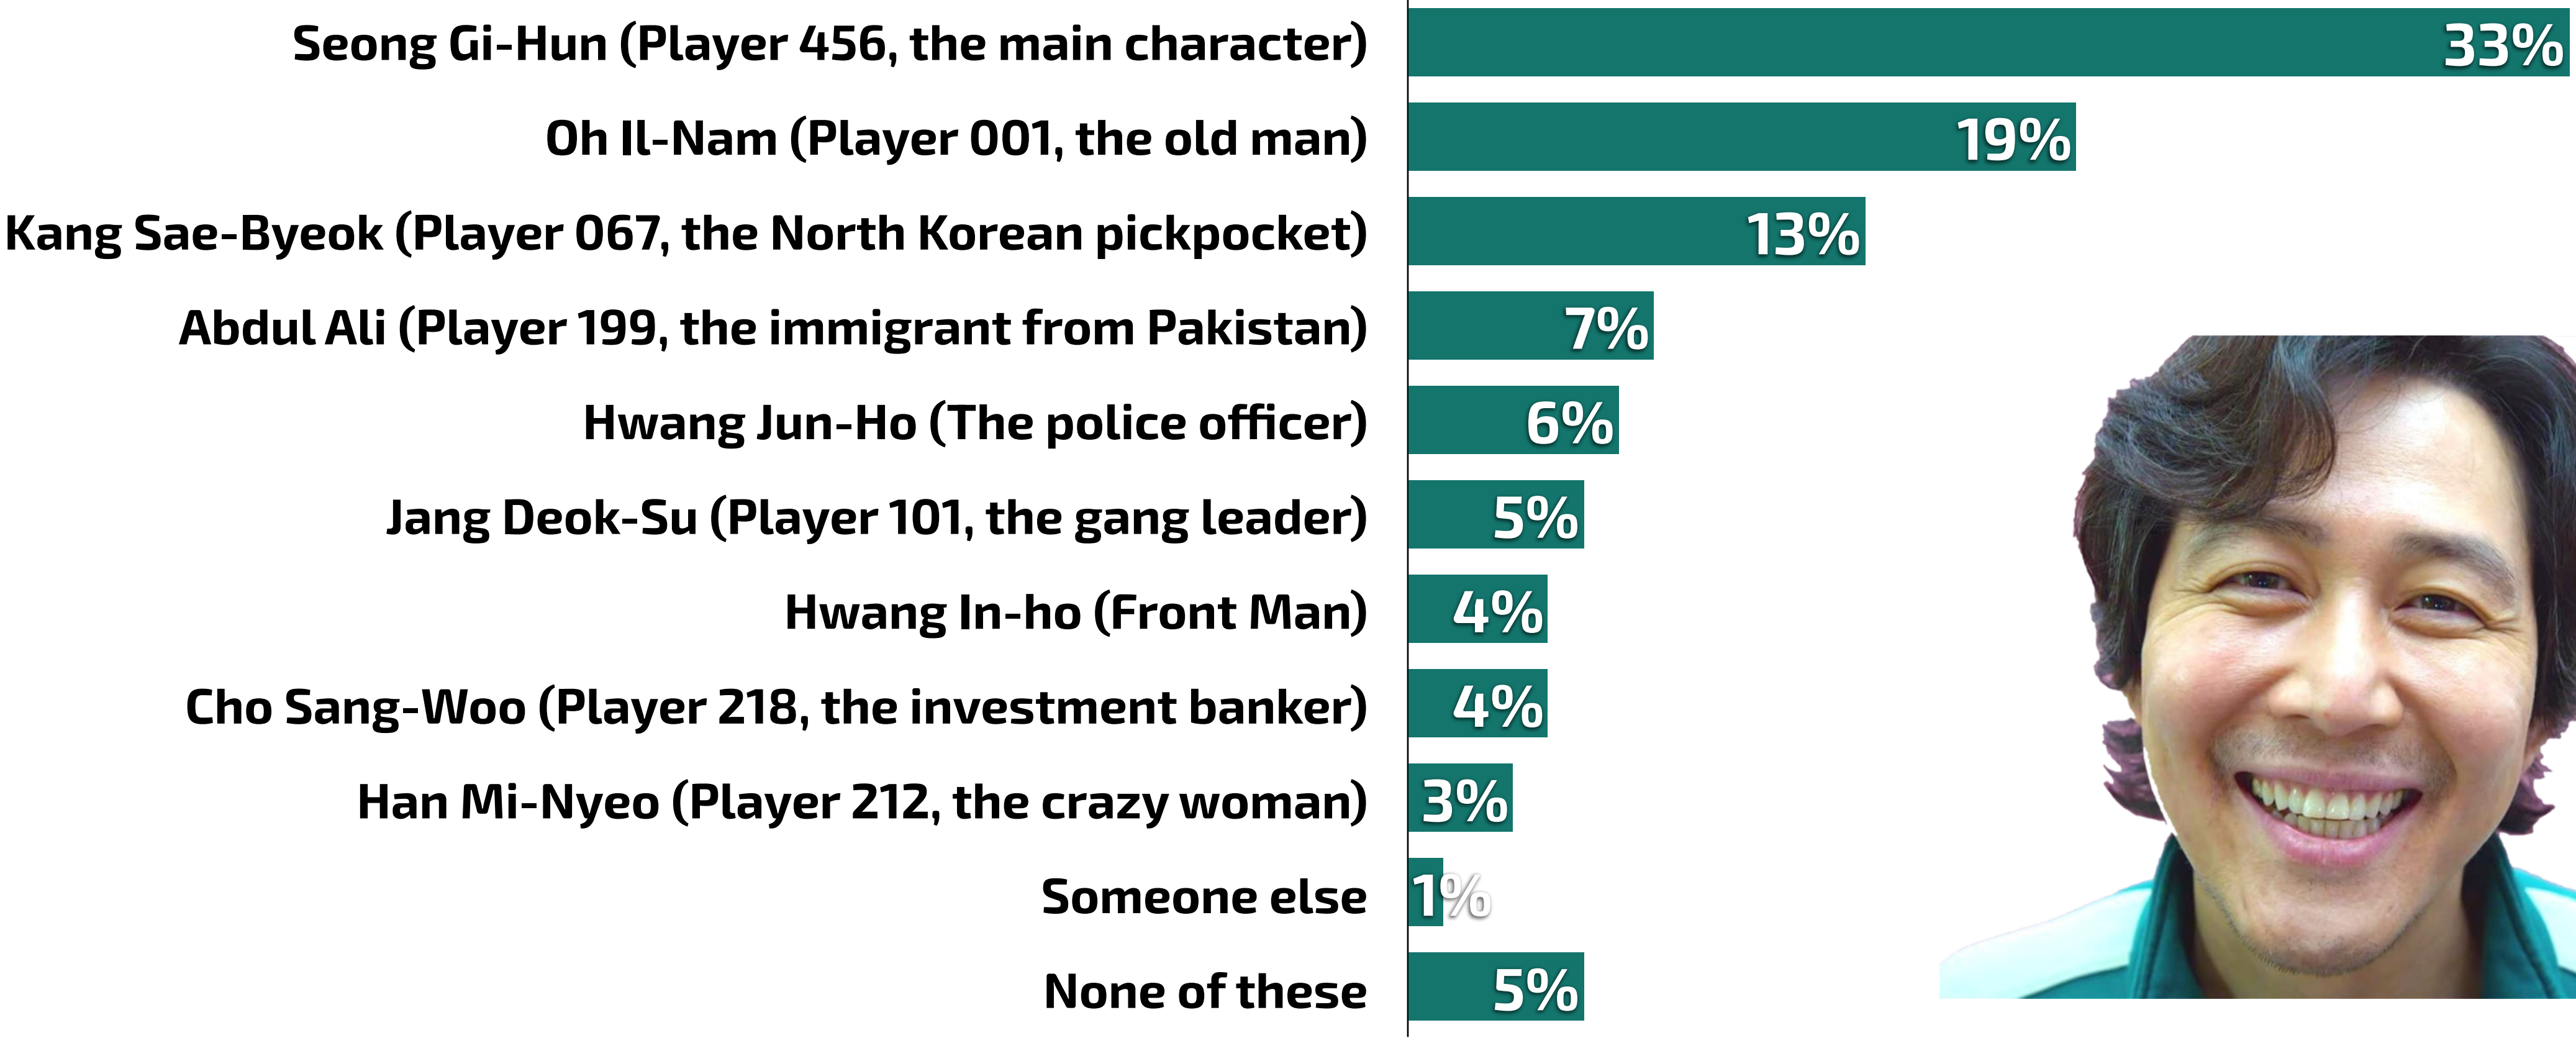

Netflix And Squid Game

Verified Voter Omnibus Survey

N=1,098 Registered Voters

Fielded October 15 - October 19, 2021

Nearly 1 In 5 Voters Have Watched Squid Game

Q. Which of the following Netflix shows have you watched? Select all that apply.

Note: "None of these" not shown

N = 1,098 RV nationwide, fielded October 15-19, 2021

Significantly More Younger Voters Have Seen Squid Game

Q. Which of the following Netflix shows have you watched? Select all that apply.

Note: "None of these" not shown

N = 1,098 RV nationwide, fielded October 15-19, 2021

Gi-Hun Is Favorite Character Among Squid Game Viewers

Q. Who was your favorite character in Squid Game? [Asked of those who have watched Squid Game]

N = 1,098 RV nationwide, fielded October 15-19, 2021

Verified Voter Omnibus

Your questions answered by real voters

Beyond our own public releases, the Verified Voter Omnibus is a resource companies and organizations can use to answer mission-critical questions through add-on questions to the monthly survey. It's the perfect tool for tracking a few core questions over time or gathering that one bit of crucial public opinion data you need right now.