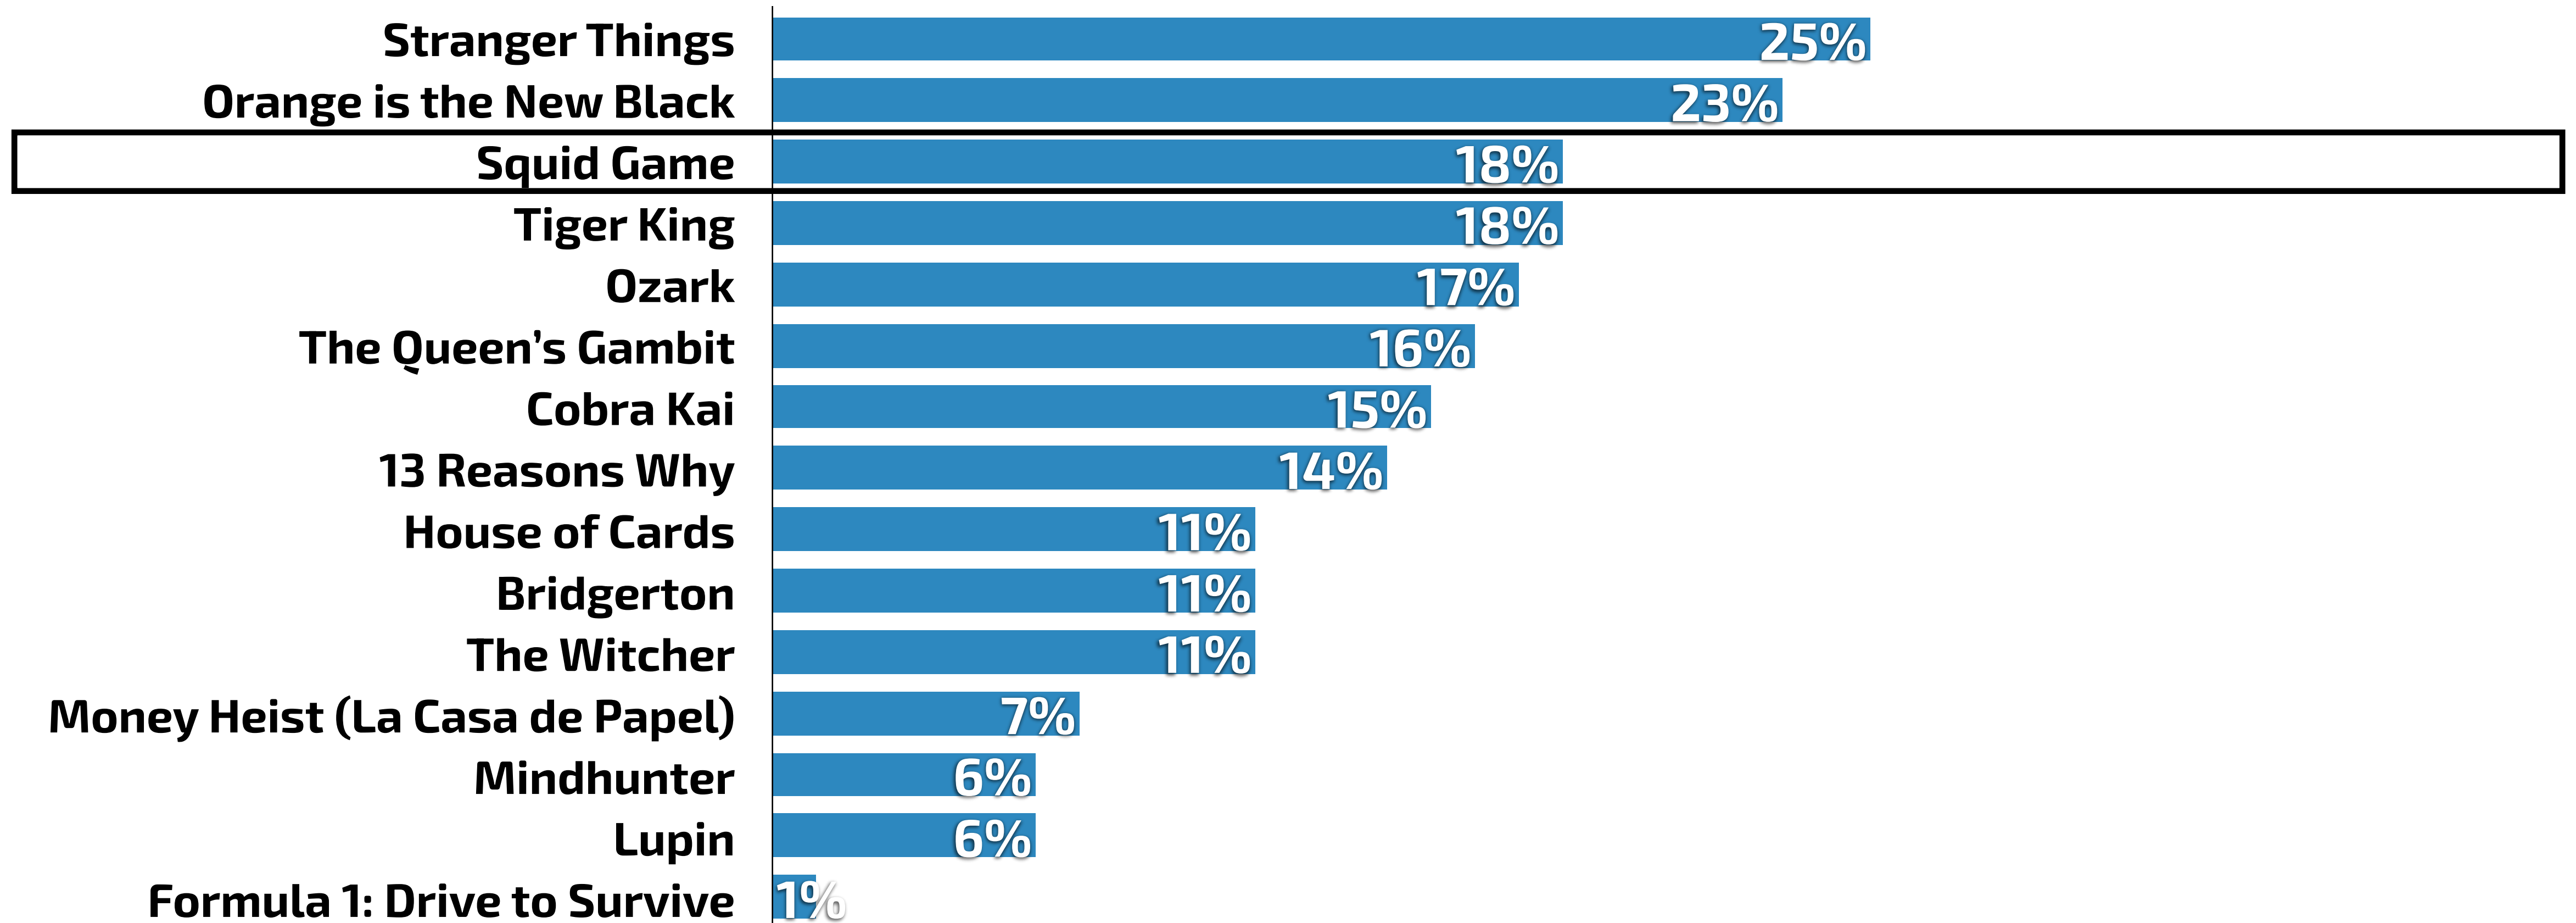

Netflix And Squid Game

Verified Voter Omnibus Survey

N=1,098 Registered Voters

Fielded October 15 - October 19, 2021

Nearly 1 In 5 Voters Have Watched Squid Game

Q. Which of the following Netflix shows have you watched? Select all that apply.

Note: "None of these" not shown

N = 1,098 RV nationwide, fielded October 15-19, 2021

Significantly More Younger Voters Have Seen Squid Game

Q. Which of the following Netflix shows have you watched? Select all that apply.