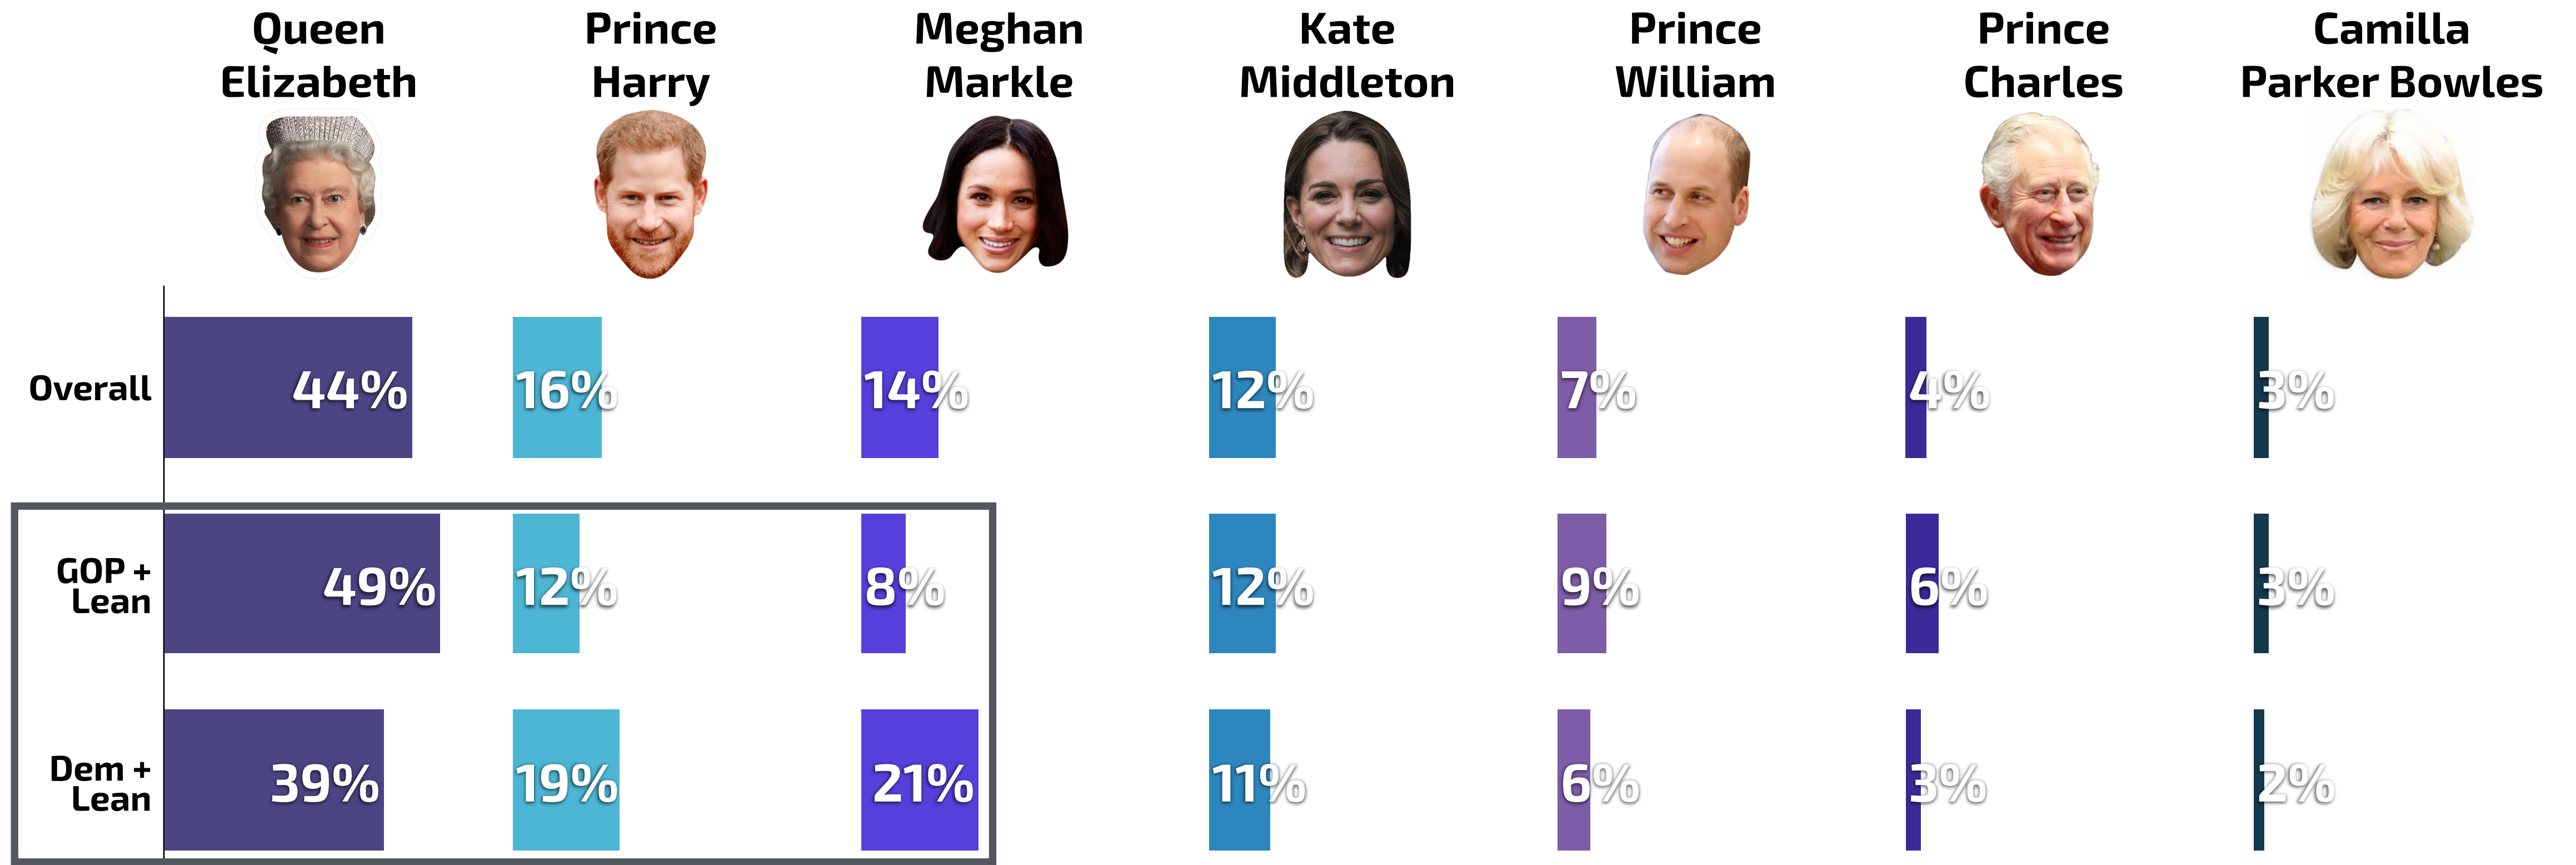

# The Royal Family

Verified Voter Omnibus Survey

N=1,098 Registered Voters

Fielded October 15 - October 19, 2021

# Her Majesty Reigns Supreme Among American Voters

Q. From your most favorite to your least favorite, how would you rank the following members of the British Royal Family?

N = 1,098 RV nationwide, fielded October 15-19, 2021

# Democrats More Open To Ranking Meghan, Harry #1

Q. From your most favorite to your least favorite, how would you rank the following members of the British Royal Family? [% Ranking First]

N = 1,098 RV nationwide, fielded October 15-19, 2021