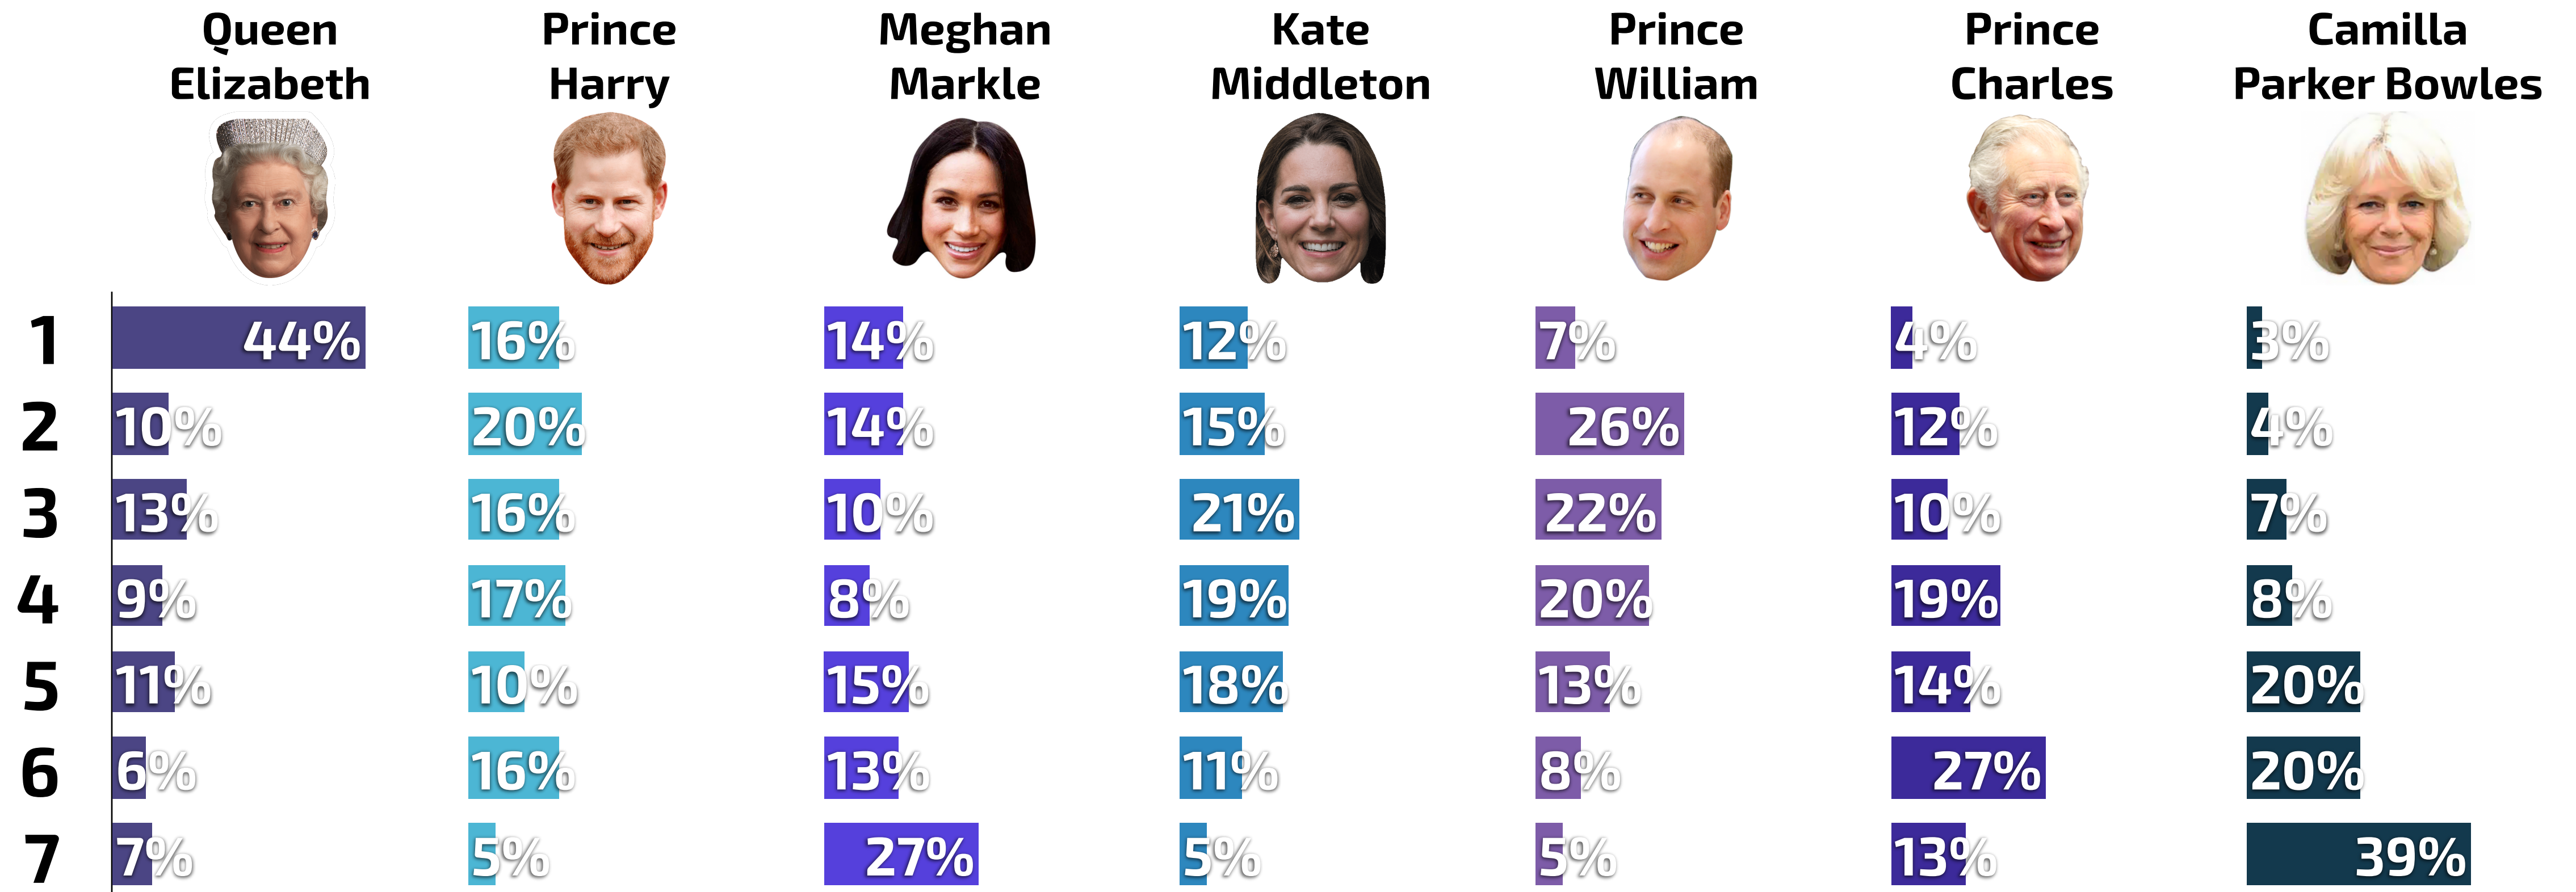

# The Royal Family

Verified Voter Omnibus Survey

N=1,098 Registered Voters

Fielded October 15 - October 19, 2021

# Her Majesty Reigns Supreme Among American Voters

Q. From your most favorite to your least favorite, how would you rank the following members of the British Royal Family?

N = 1,098 RV nationwide, fielded October 15-19, 2021

# Democrats More Open To Ranking Meghan, Harry #1

Q. From your most favorite to your least favorite, how would you rank the following members of the British Royal Family? [% Ranking First]

N = 1,098 RV nationwide, fielded October 15-19, 2021