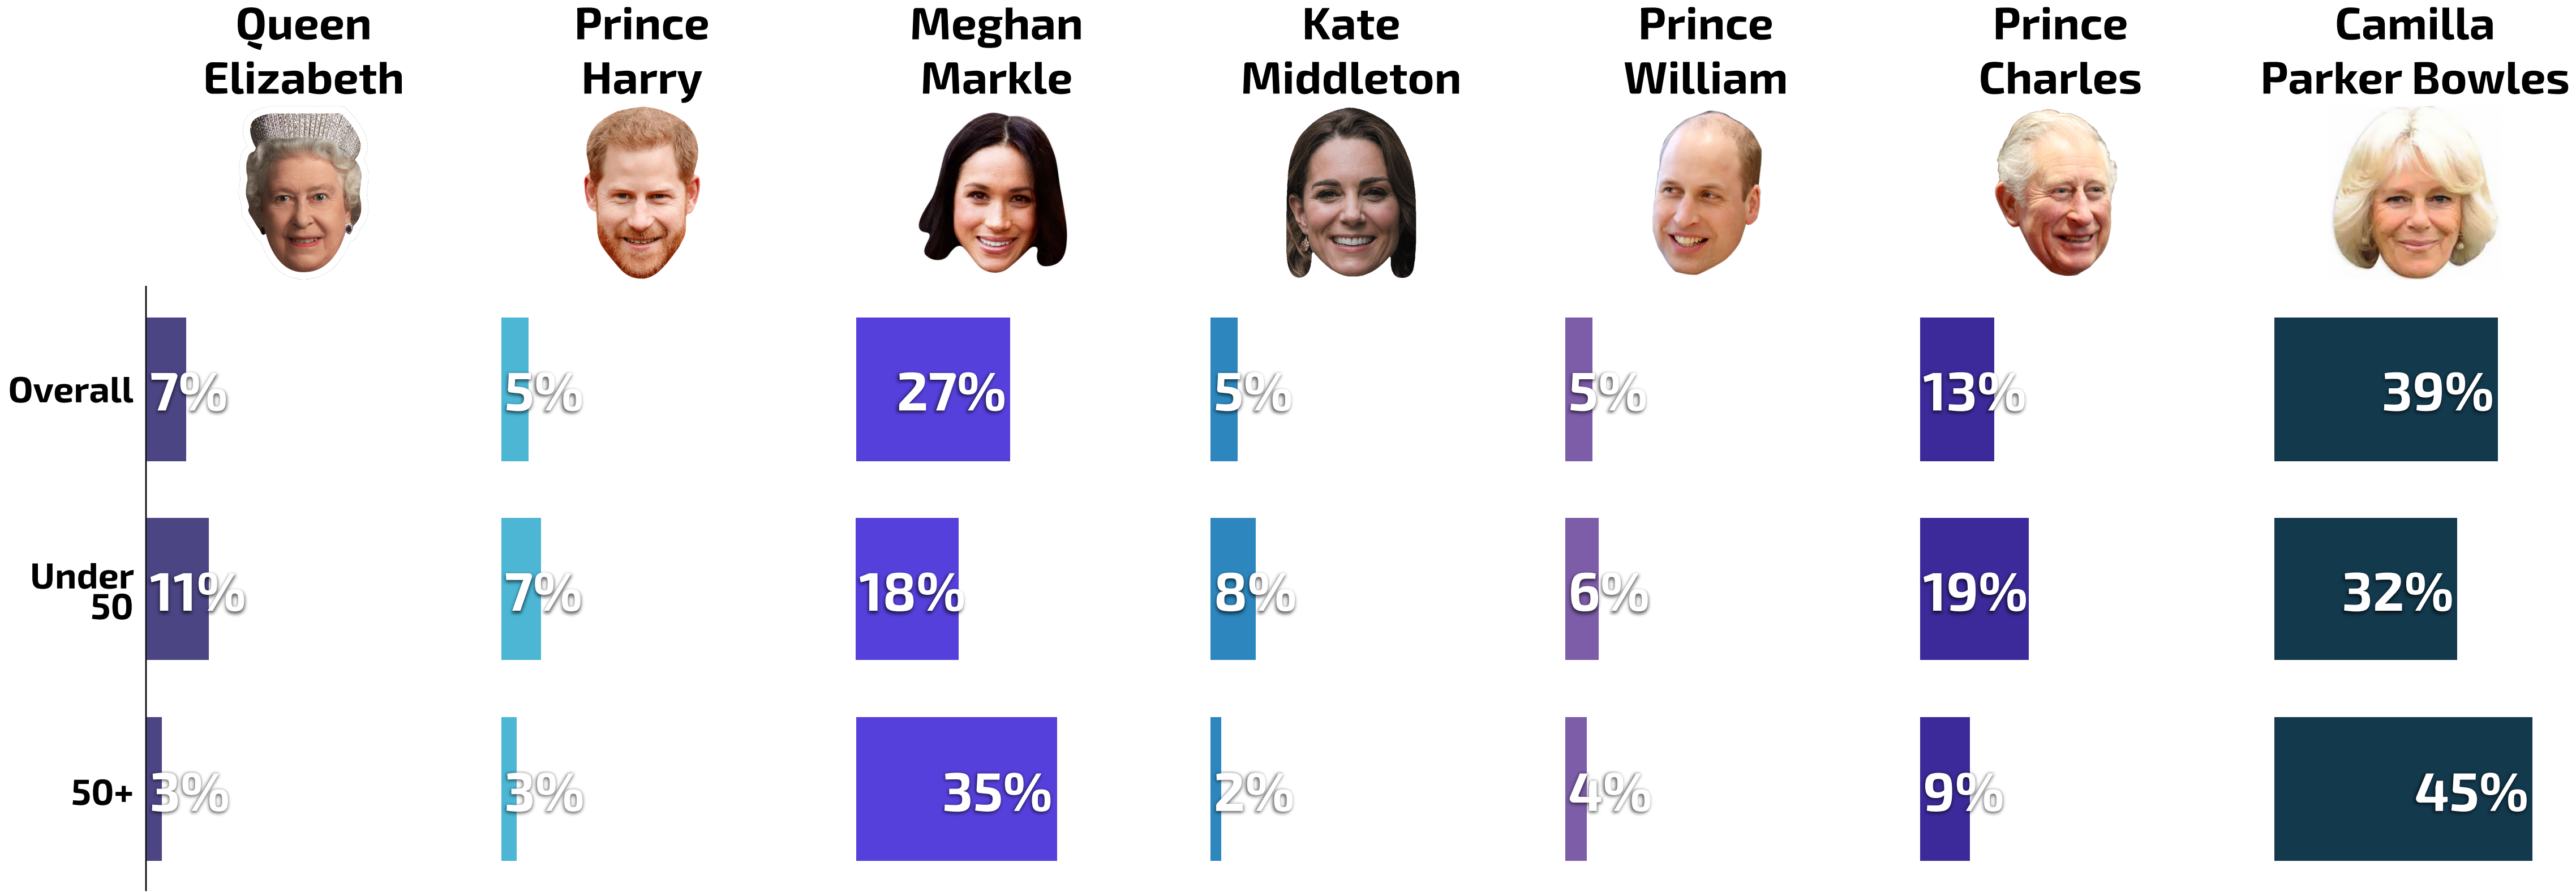

# Younger Voters More Open To Ranking Harry, Meghan #1

Q. From your most favorite to your least favorite, how would you rank the following members of the British Royal Family? [% Ranking First]

N = 1,098 RV nationwide, fielded October 15-19, 2021

# Older Voters Largely Rank Camilla, Meghan Last

Q. From your most favorite to your least favorite, how would you rank the following members of the British Royal Family? [% Ranking Last]

N = 1,098 RV nationwide, fielded October 15-19, 2021