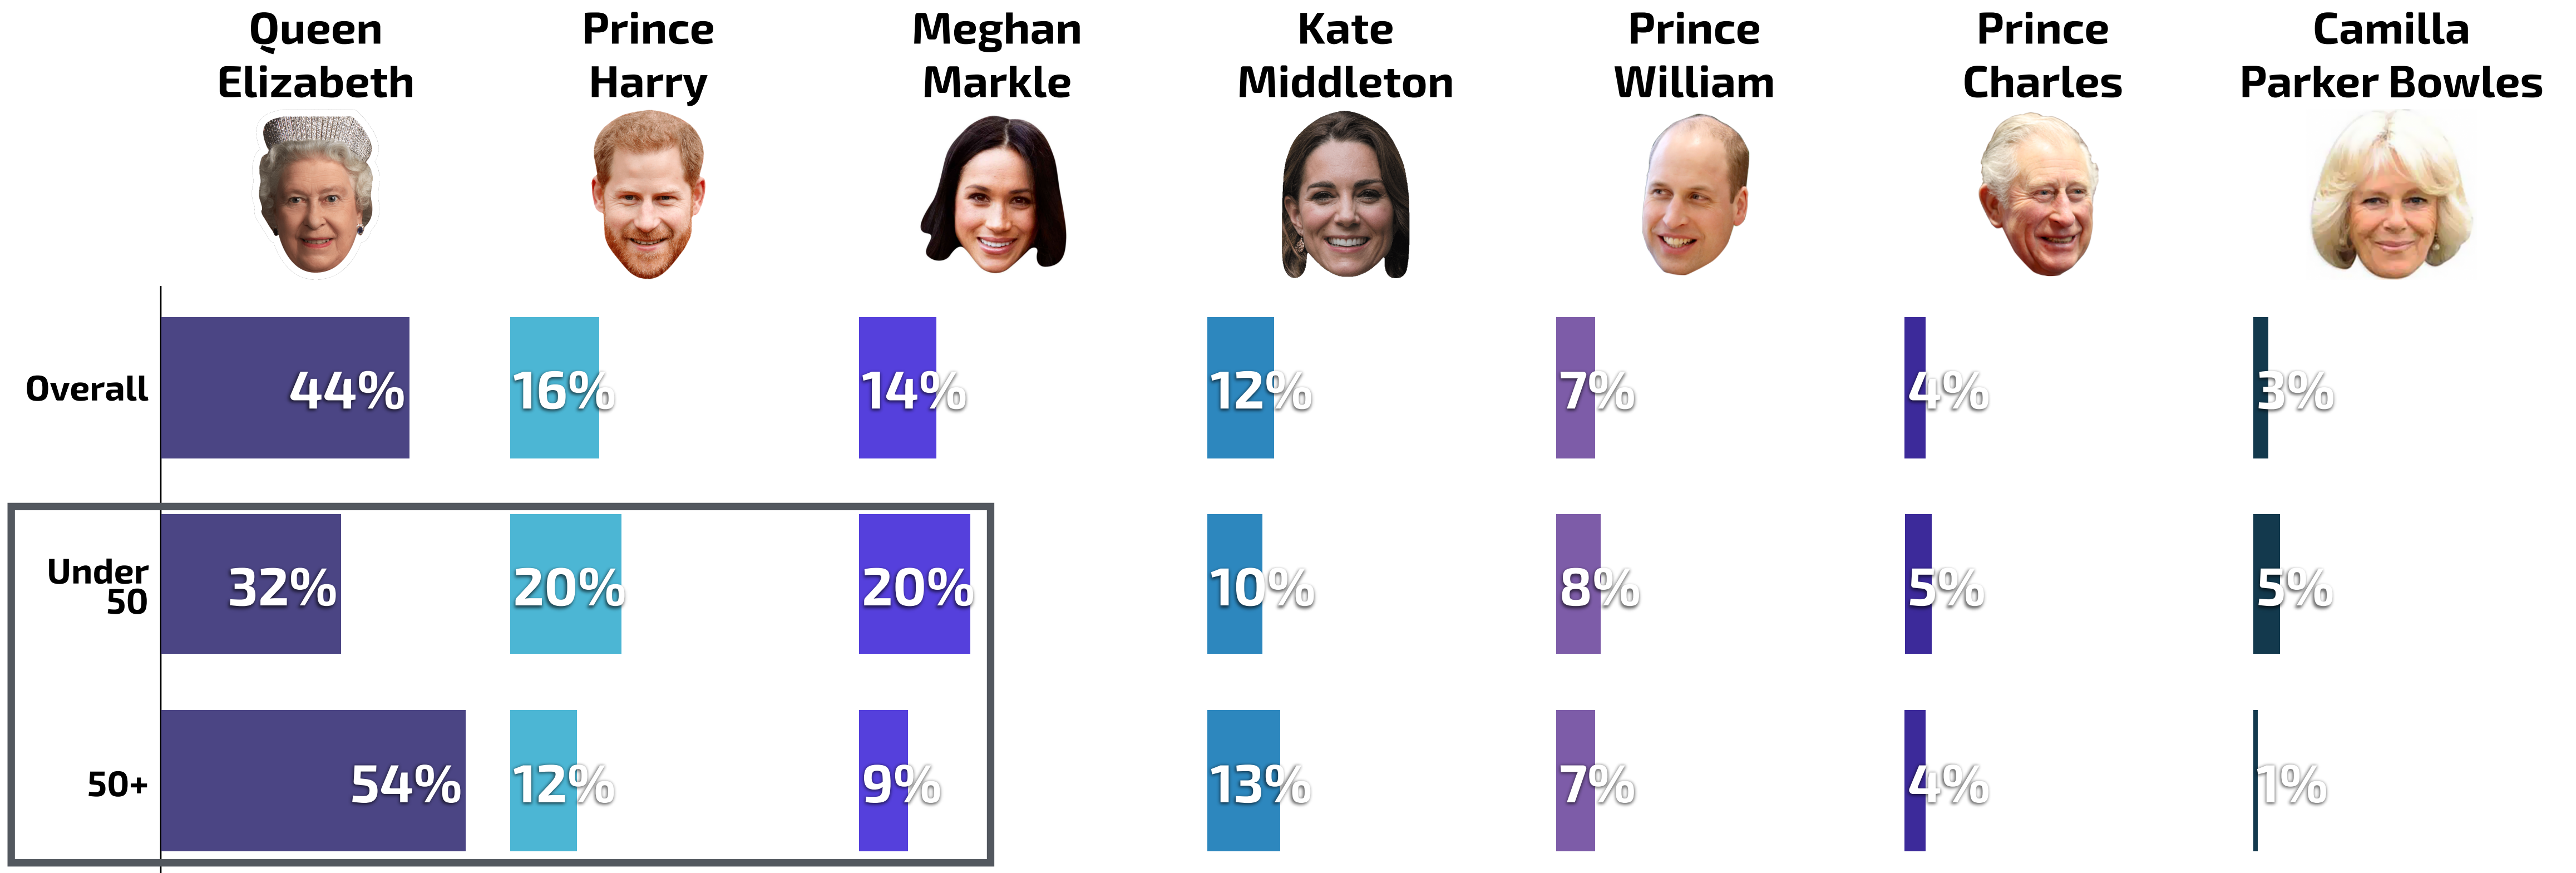

# Democrats More Open To Ranking Meghan, Harry #1

Q. From your most favorite to your least favorite, how would you rank the following members of the British Royal Family? [% Ranking First]

N = 1,098 RV nationwide, fielded October 15-19, 2021

# Republicans Rank Meghan Last; Democrats Rank Camilla Last

Q. From your most favorite to your least favorite, how would you rank the following members of the British Royal Family? [% Ranking Last]

N = 1,098 RV nationwide, fielded October 15-19, 2021

# Younger Voters More Open To Ranking Harry, Meghan #1

Q. From your most favorite to your least favorite, how would you rank the following members of the British Royal Family? [% Ranking First]

N = 1,098 RV nationwide, fielded October 15-19, 2021