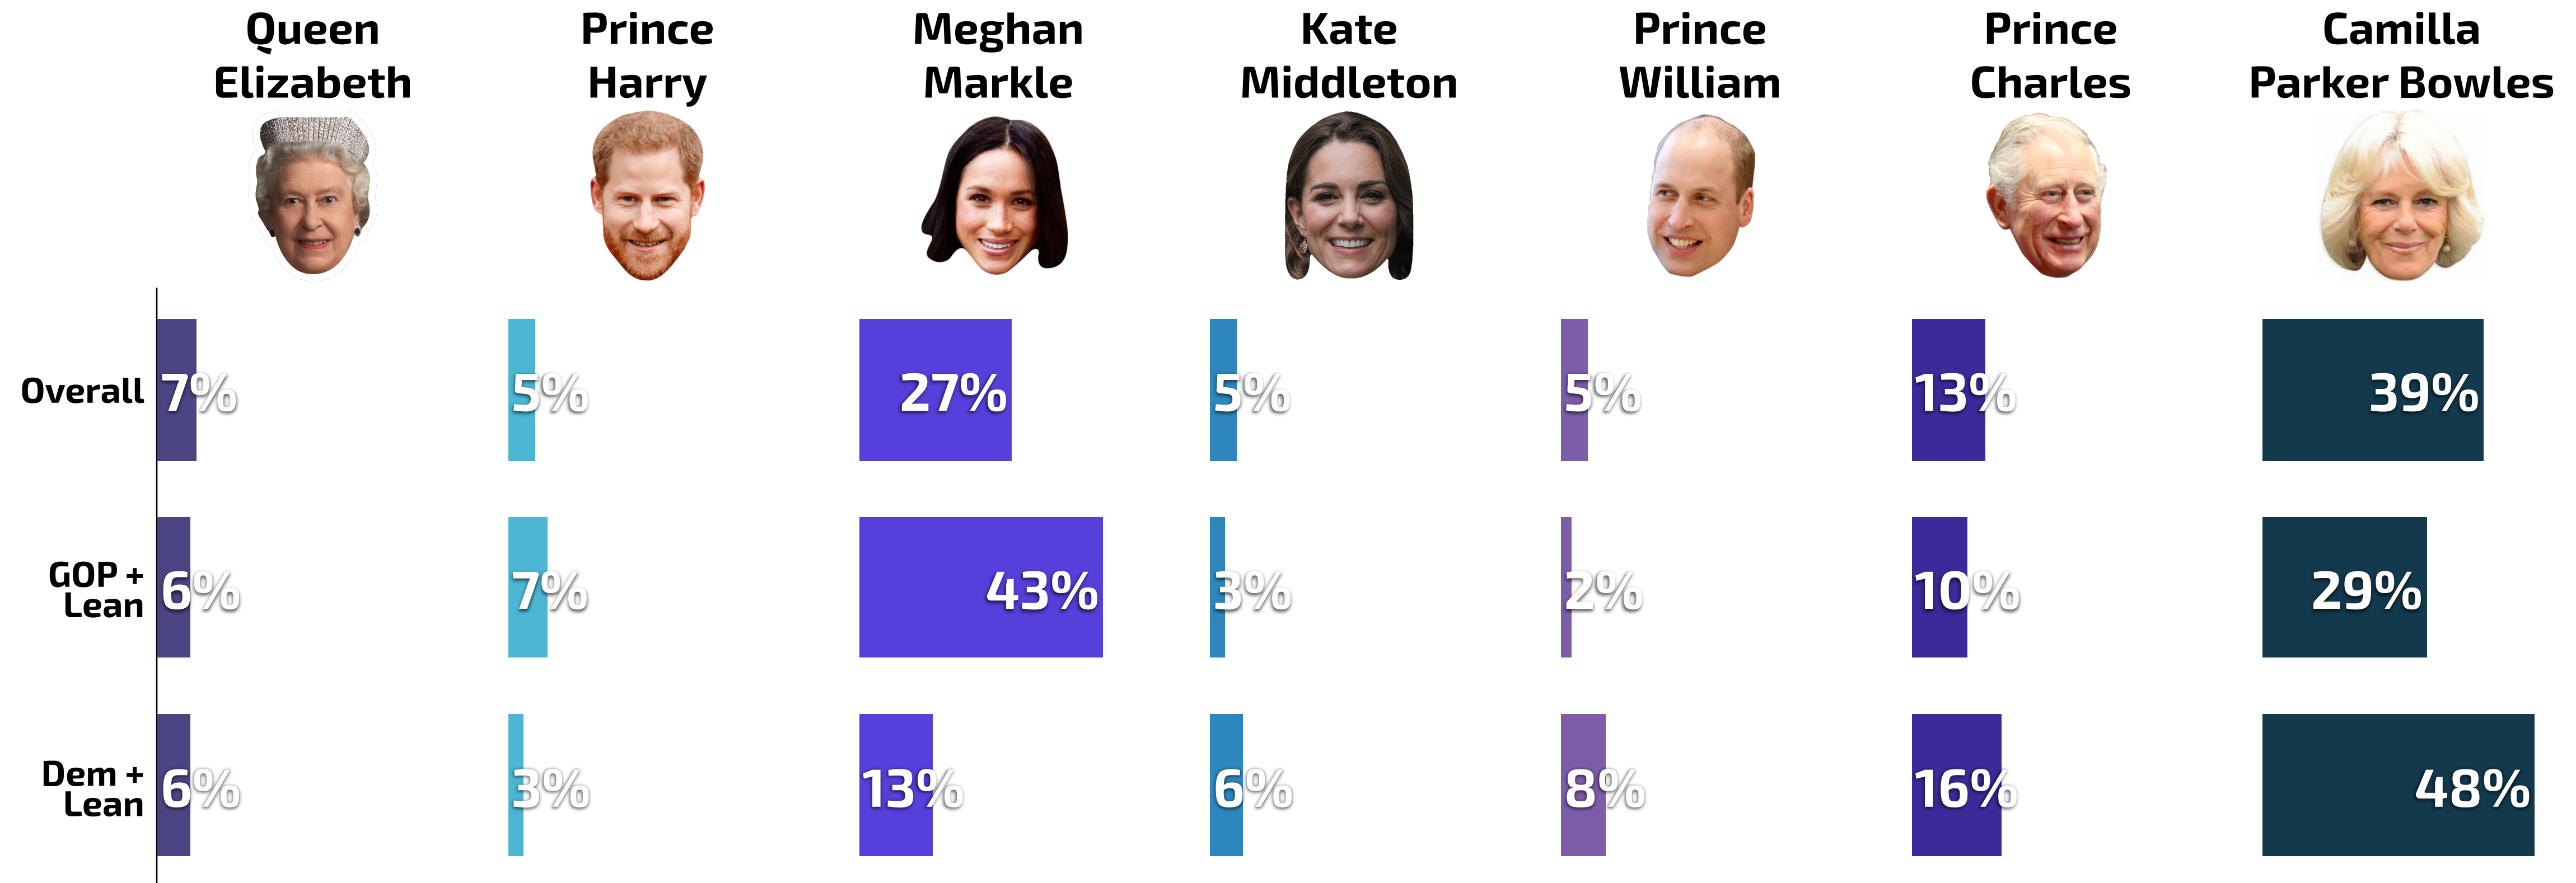

# Her Majesty Reigns Supreme Among American Voters

Q. From your most favorite to your least favorite, how would you rank the following members of the British Royal Family?

N = 1,098 RV nationwide, fielded October 15-19, 2021

# Democrats More Open To Ranking Meghan, Harry #1

Q. From your most favorite to your least favorite, how would you rank the following members of the British Royal Family? [% Ranking First]

N = 1,098 RV nationwide, fielded October 15-19, 2021

# Republicans Rank Meghan Last; Democrats Rank Camilla Last

Q. From your most favorite to your least favorite, how would you rank the following members of the British Royal Family? [% Ranking Last]

N = 1,098 RV nationwide, fielded October 15-19, 2021

# Younger Voters More Open To Ranking Harry, Meghan #1

Q. From your most favorite to your least favorite, how would you rank the following members of the British Royal Family? [% Ranking First]

N = 1,098 RV nationwide, fielded October 15-19, 2021