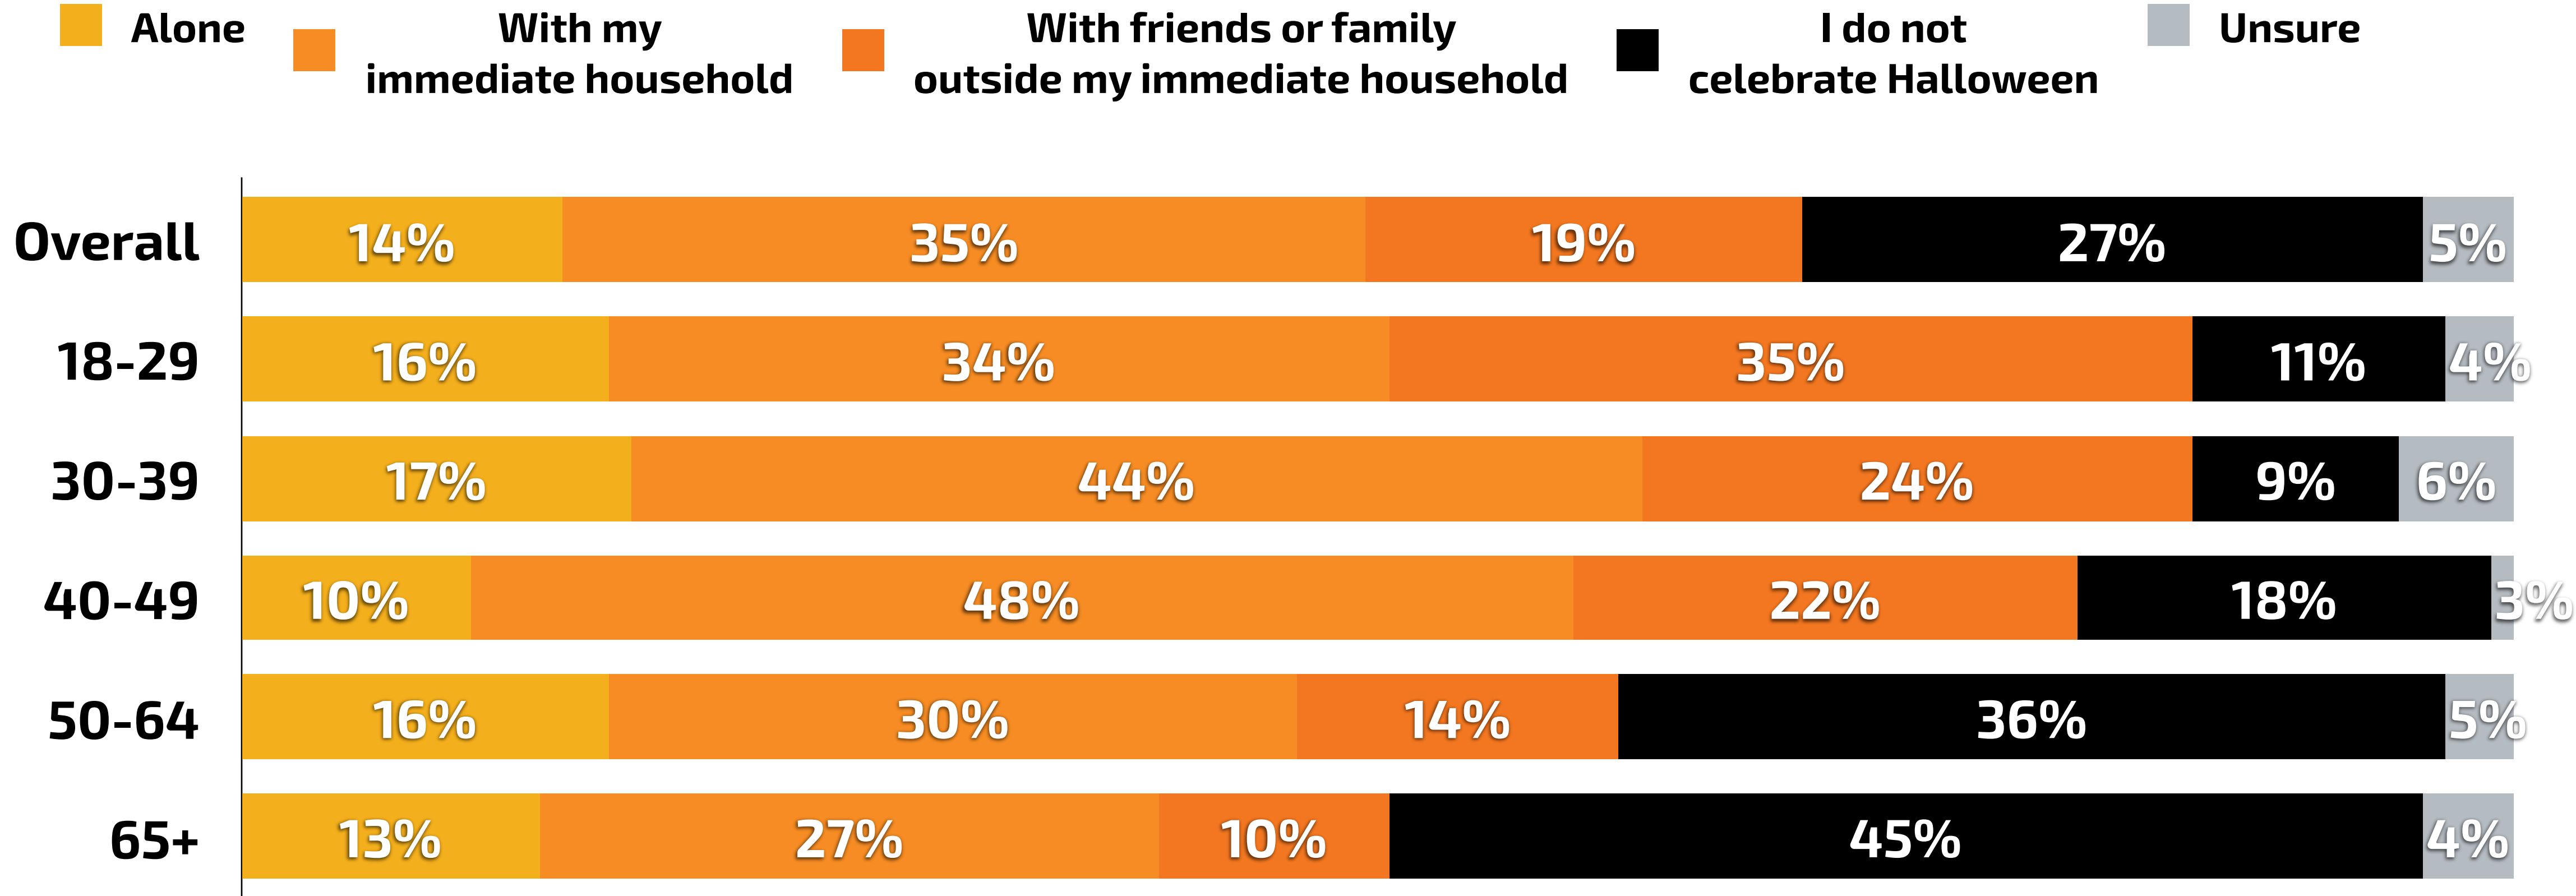

Halloween 2021

Verified Voter Omnibus Survey

N=1,098 Registered Voters

Fielded October 15 - October 19, 2021

Fewer Older Voters Celebrating Halloween This Year

Q. How do you plan on celebrating Halloween this year?

N = 1,098 RV nationwide, fielded October 15-19, 2021

Younger Voters Most Likely To Go Trick Or Treating

Q. Do you plan on going trick or treating for Halloween this year? [Asked of those celebrating Halloween]