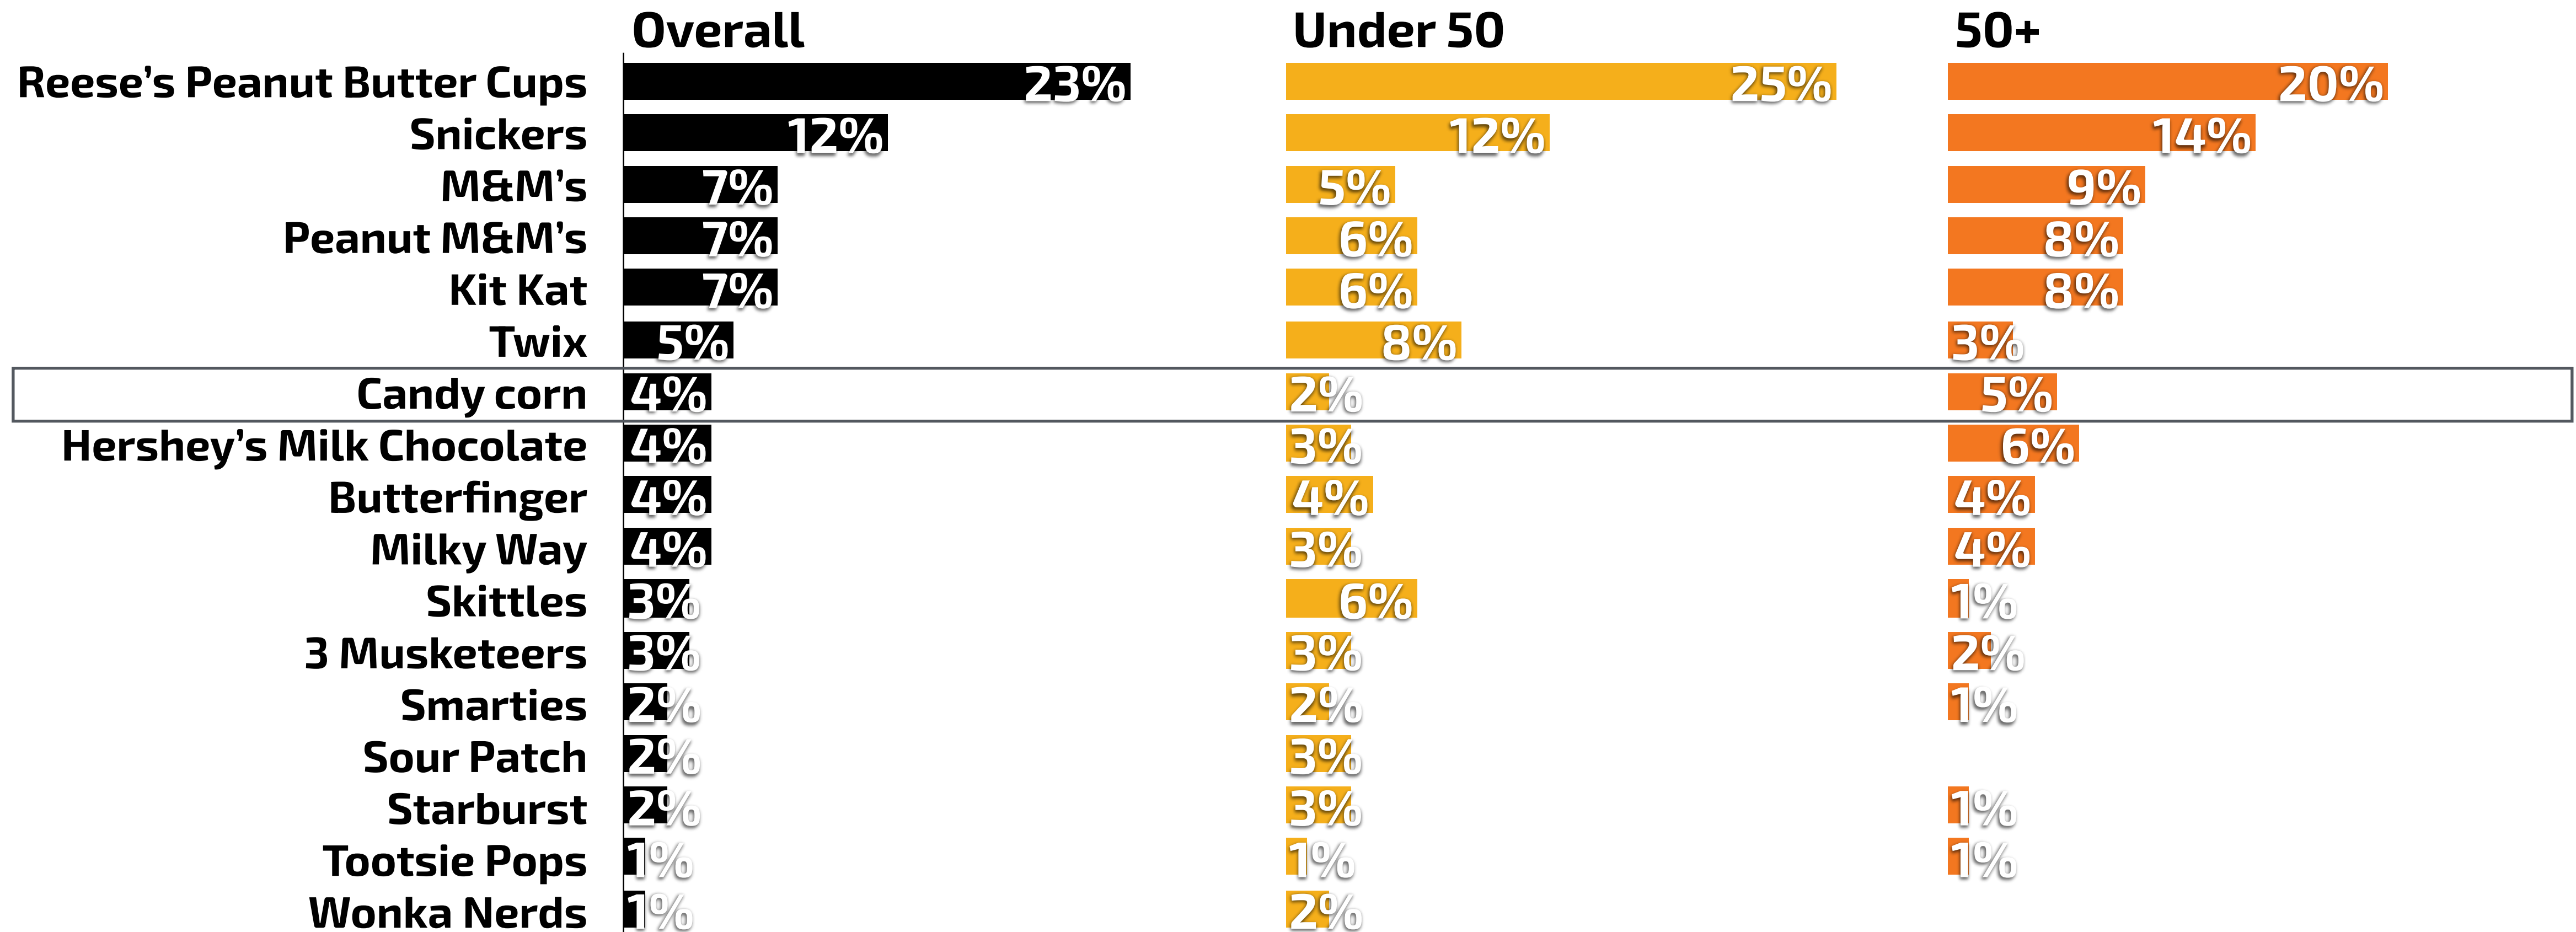

Candy Corn Support Dwindles Among Younger Voters

Q. Of the following choices, which is your favorite candy for Halloween?

N = 1,098 RV nationwide, fielded October 15-19, 2021