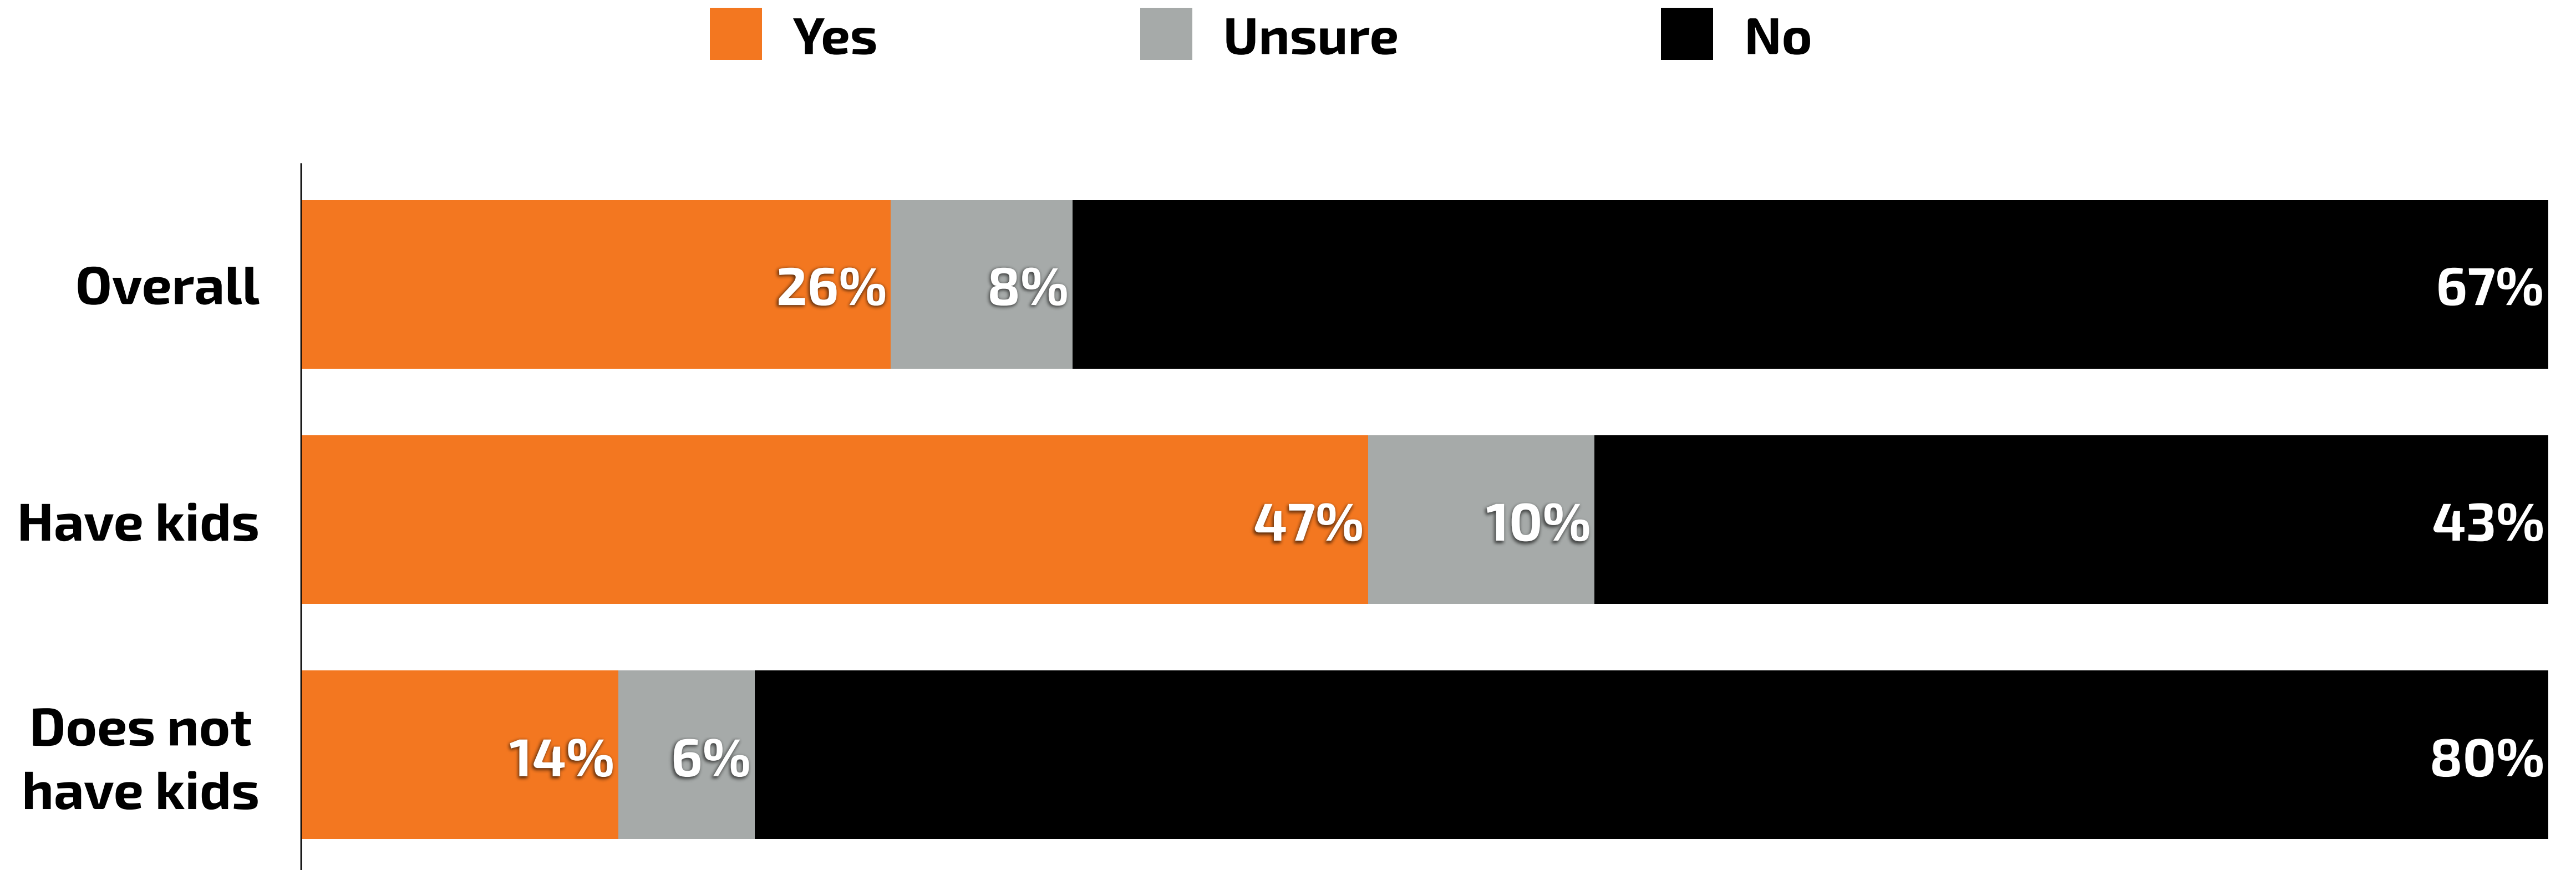

Halloween 2021

Verified Voter Omnibus Survey

N=1,098 Registered Voters

Fielded October 15 - October 19, 2021

Fewer Older Voters Celebrating Halloween This Year

Q. How do you plan on celebrating Halloween this year?

N = 1,098 RV nationwide, fielded October 15-19, 2021

Younger Voters Most Likely To Go Trick Or Treating

Q. Do you plan on going trick or treating for Halloween this year? [Asked of those celebrating Halloween]

N = 1,098 RV nationwide, fielded October 15-19, 2021

Plurality Of Parents Will Go Trick Or Treating

Q. Do you plan on going trick or treating for Halloween this year? [Asked of those celebrating Halloween]