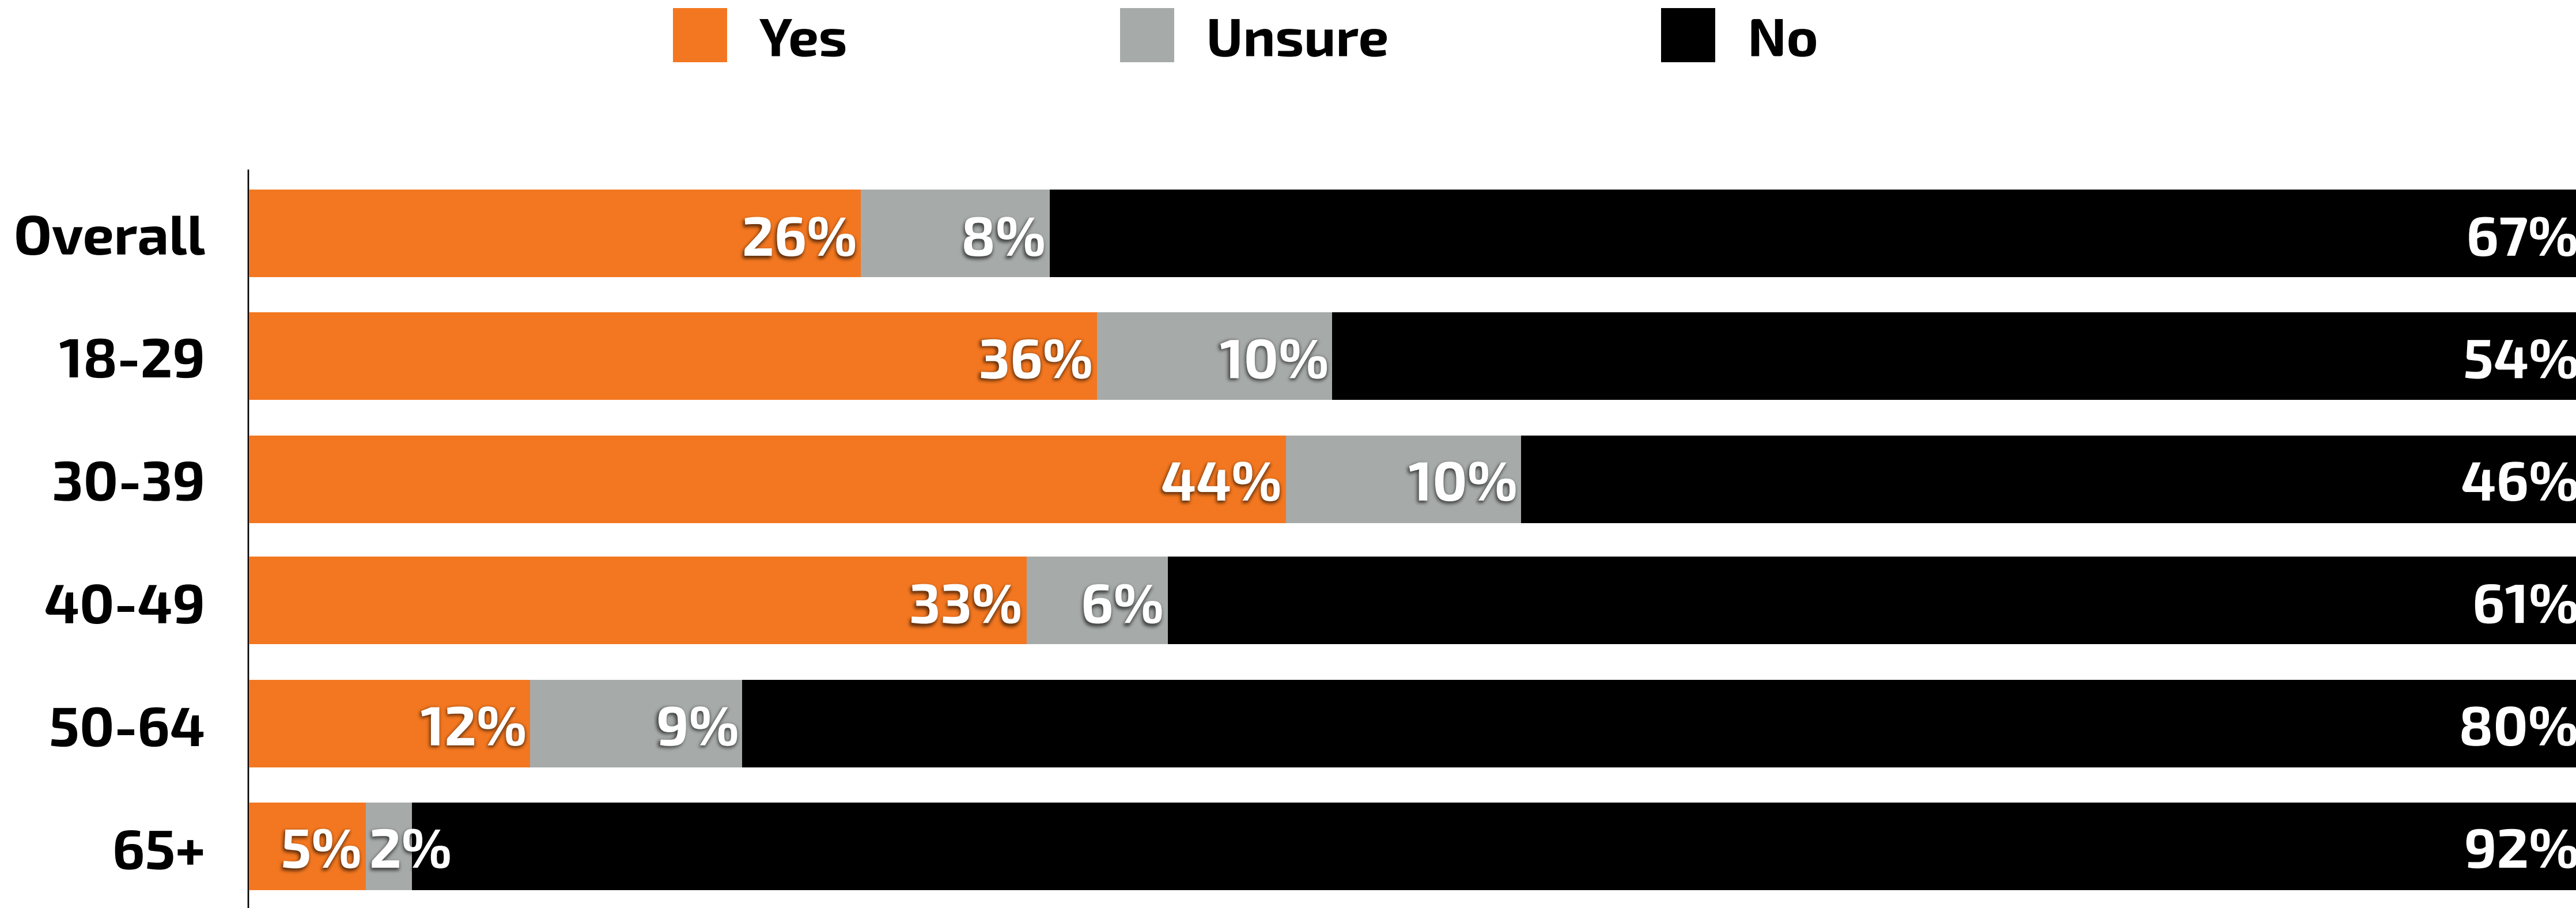

Halloween 2021

Verified Voter Omnibus Survey

N=1,098 Registered Voters

Fielded October 15 - October 19, 2021

Fewer Older Voters Celebrating Halloween This Year

Q. How do you plan on celebrating Halloween this year?

N = 1,098 RV nationwide, fielded October 15-19, 2021

Younger Voters Most Likely To Go Trick Or Treating

Q. Do you plan on going trick or treating for Halloween this year? [Asked of those celebrating Halloween]