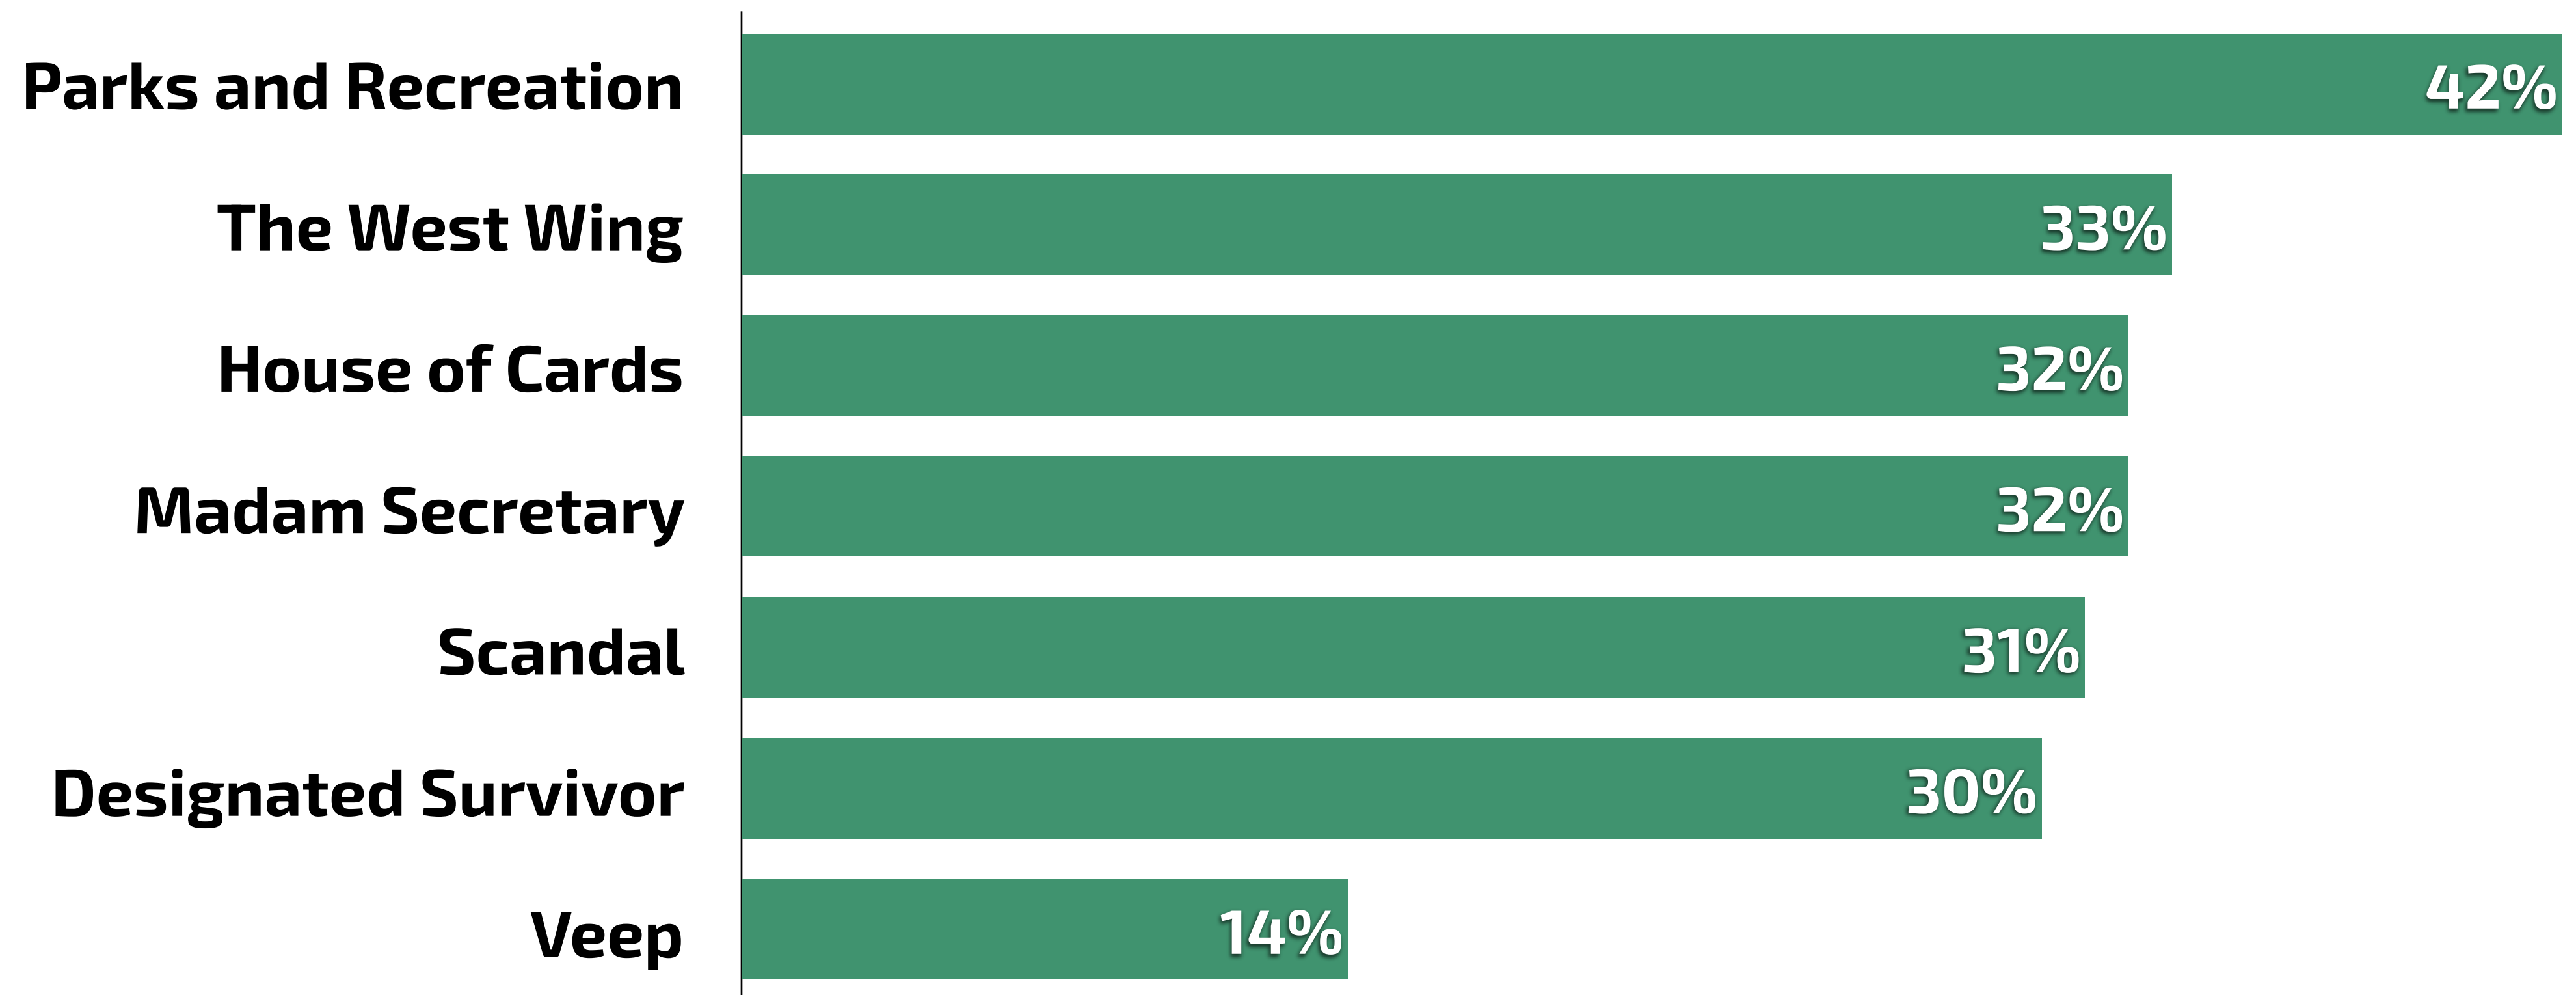

Political TV And Fictional Presidents

Verified Voter Omnibus Survey

N=1,029 Registered Voters
Fielded January 21 - January 23, 2021

Parks And Recreation Is Most Watched Show About Politics

Q. Which of the following TV shows have you watched? Select all that apply.

N = 1,029 RV nationwide, fielded January 21-23, 2022

Parks And Recreation Is Most Watched Show About Politics Among Those Who Watch

Q. Which of the following TV shows have you watched? Select all that apply.
[% Among Those Who Have Watched At Least One Political TV Show]