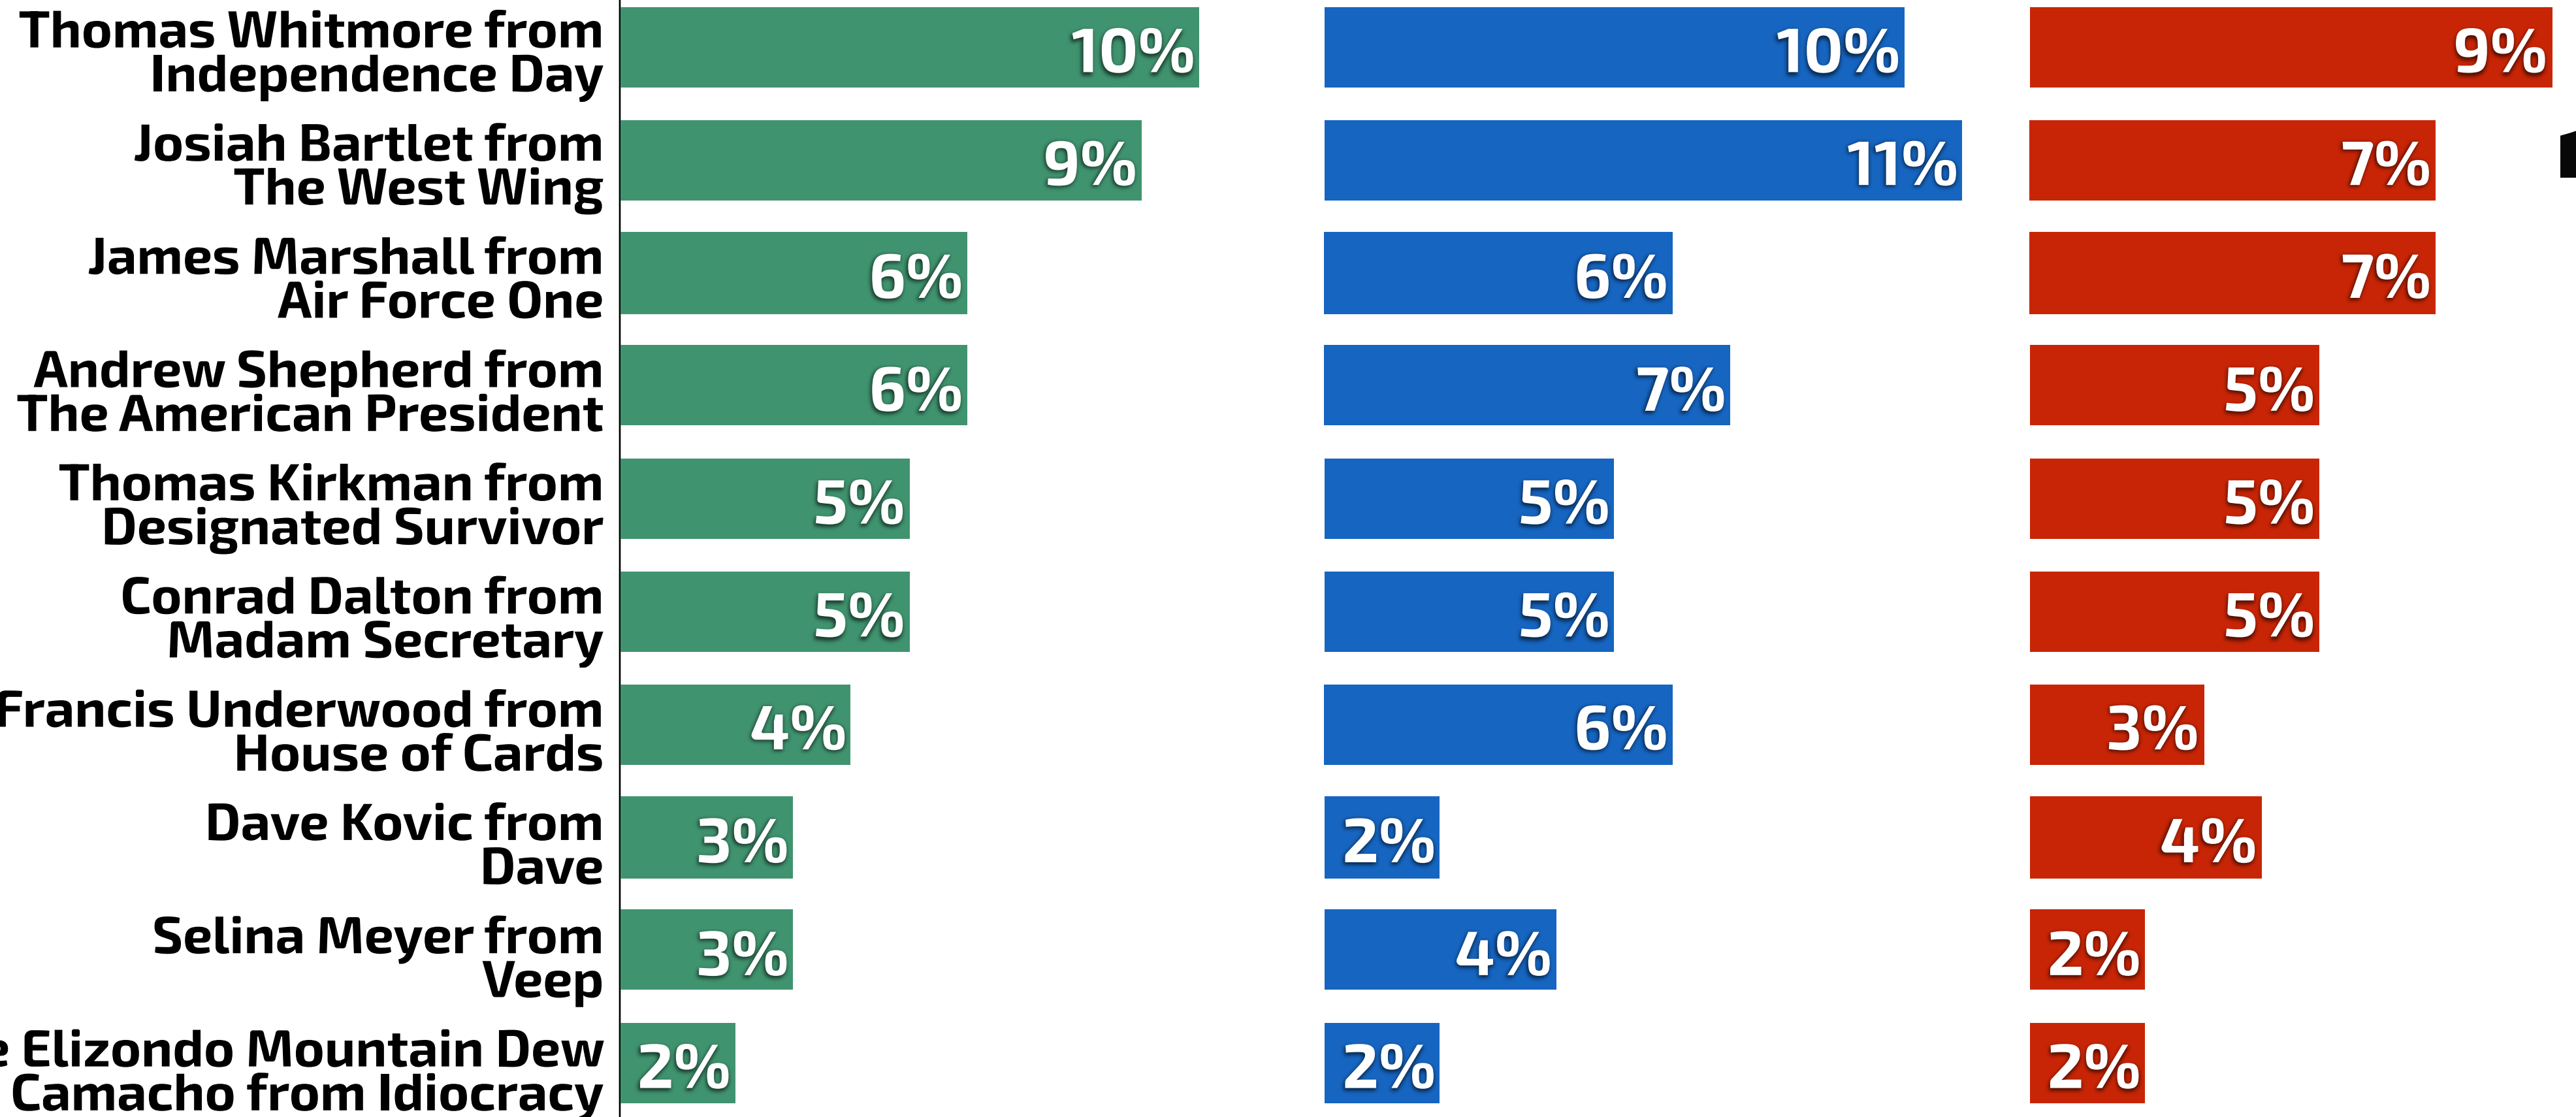

N = 1,029 RV nationwide, fielded January 21-23, 2022

Men Drive Opinion That House Of Cards Best Represents Politics Today; Women Say The West Wing

Q. Which of the following TV shows do you think best represents American politics today?
 [% Among Those Who Have Watched At Least One Political TV Show]

Note: 47% of Registered Voters say they have watched none of these

N = 1,029 RV nationwide, fielded January 21-23, 2022

More Dems Say The West Wing Best Represents Politics Today

Q. Which of the following TV shows do you think best represents American politics today?
[% Among Those Who Have Watched At Least One Political TV Show]

Note: 47% of Registered Voters say they have watched none of these

N = 1,029 RV nationwide, fielded January 21-23, 2022

Whitmore, Bartlet Are Top Fictional Presidents

Q. Which of these is your favorite fictional President from a movie or TV show?