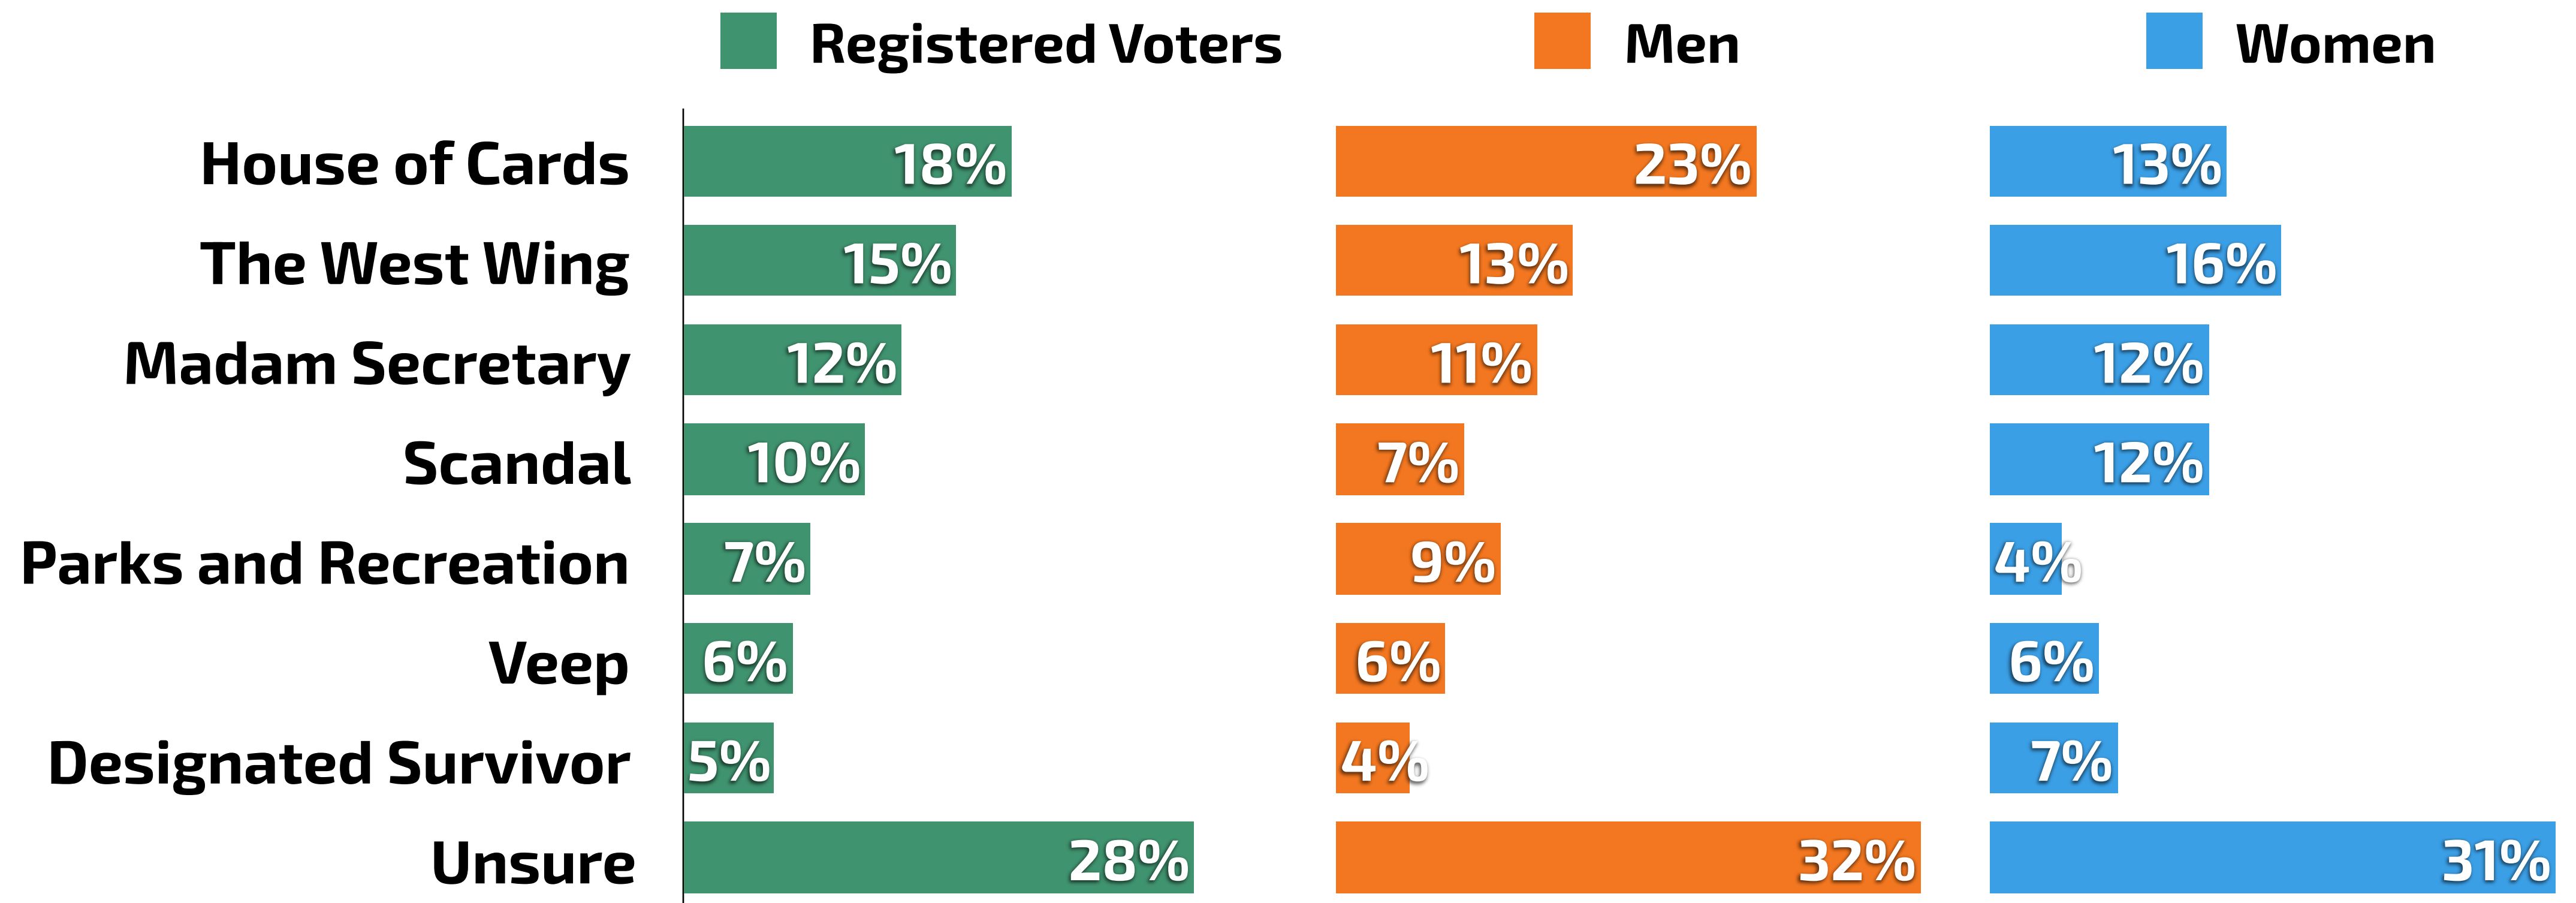

Note: 47% of Registered Voters say they have watched none of these

N = 1,029 RV nationwide, fielded January 21-23, 2022

Political TV Watchers Say House Of Cards, The West Wing Best Represent Politics Today

Q. Which of the following TV shows do you think best represents American politics today?
[% Among Those Who Have Watched At Least One Political TV Show]

Note: 47% of Registered Voters say they have watched none of these

N = 1,029 RV nationwide, fielded January 21-23, 2022

Men Drive Opinion That House Of Cards Best Represents Politics Today; Women Say The West Wing

Q. Which of the following TV shows do you think best represents American politics today?
 [% Among Those Who Have Watched At Least One Political TV Show]