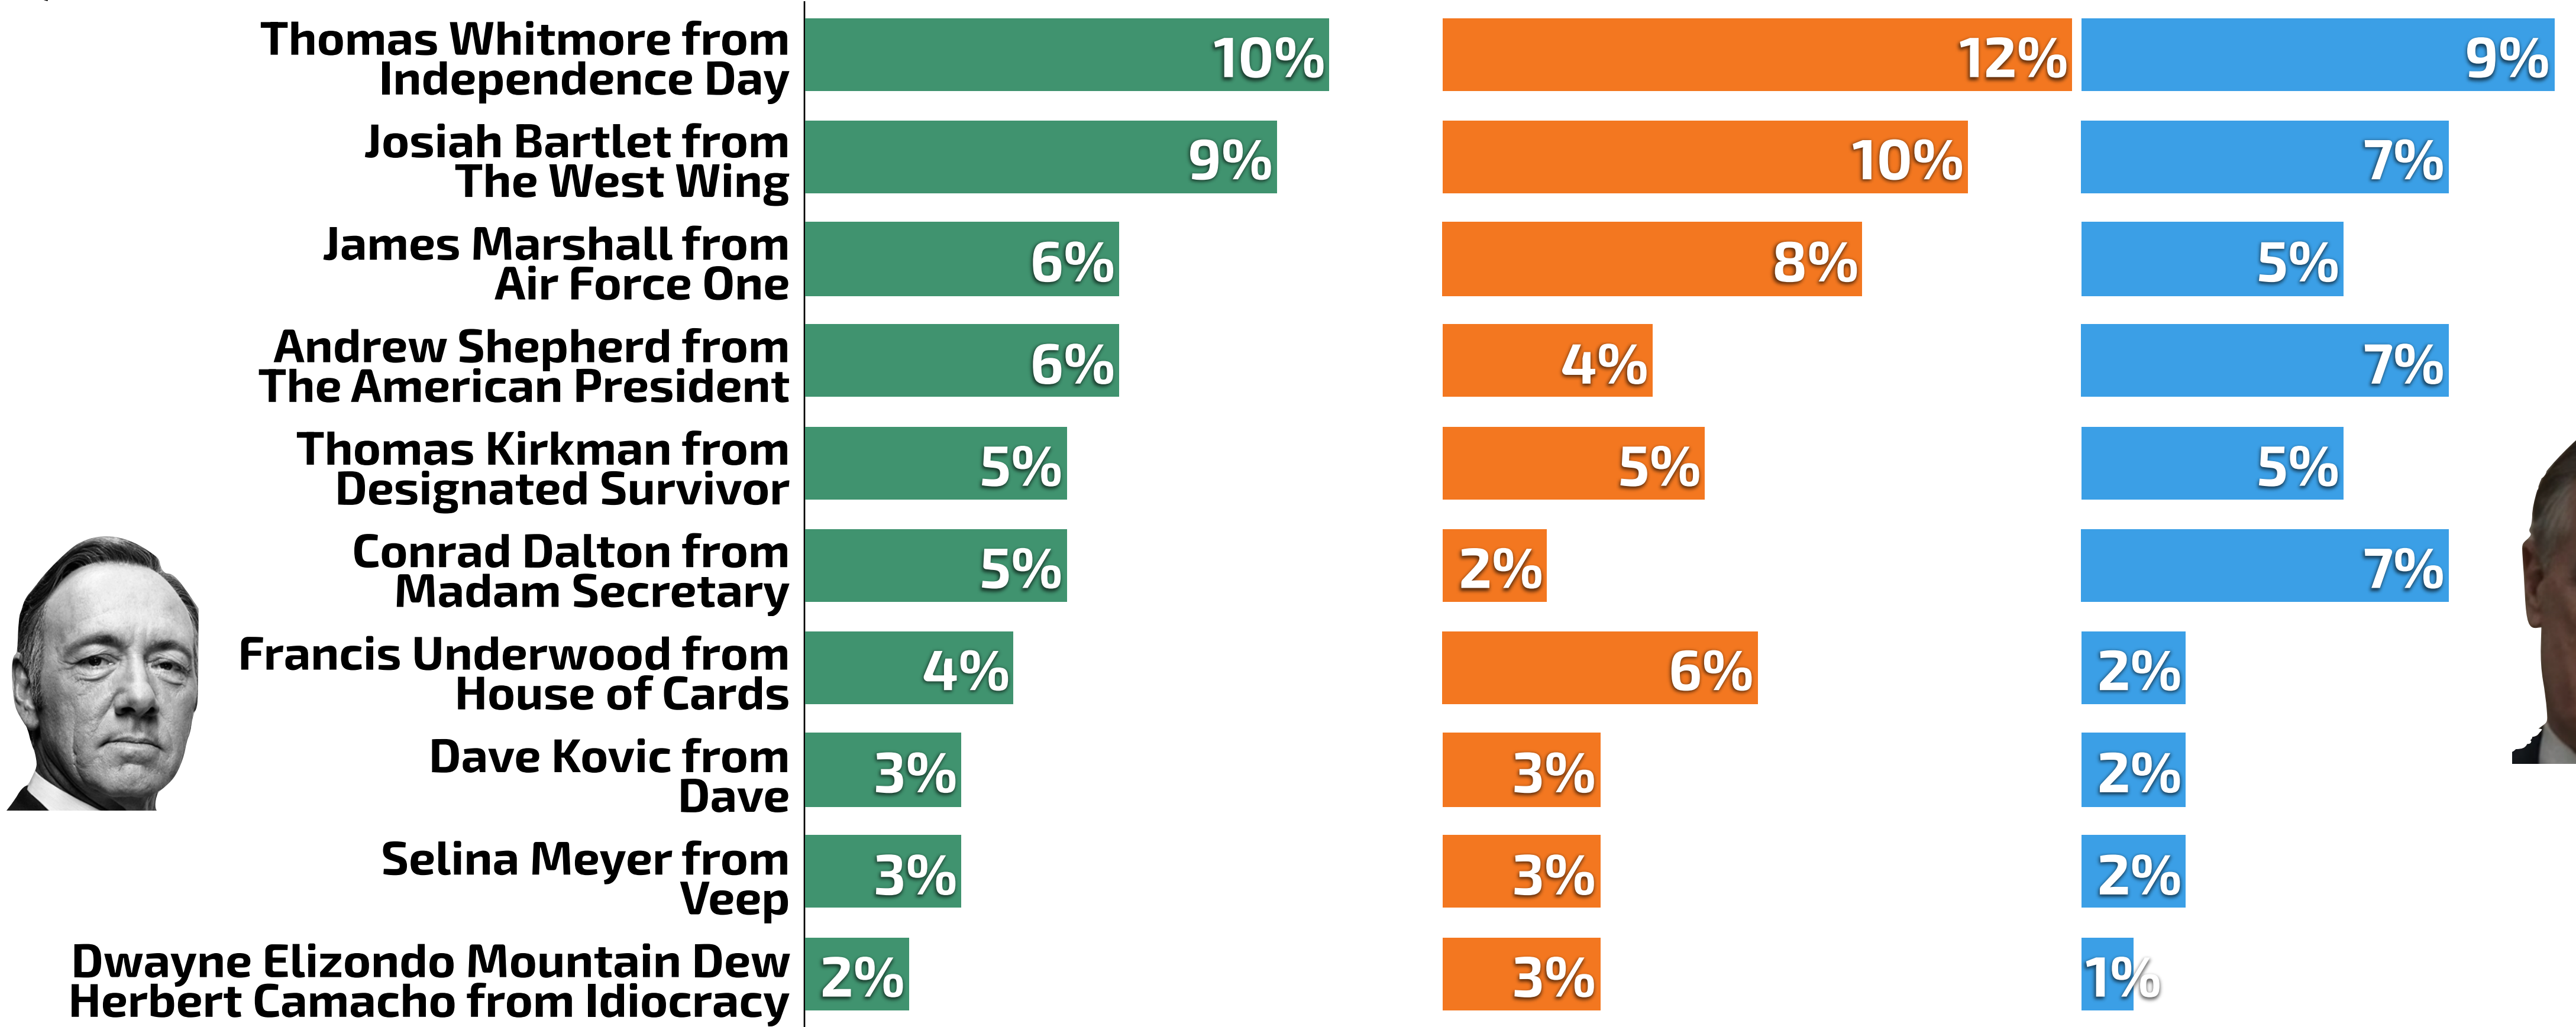

N = 1,029 RV nationwide, fielded January 21-23, 2022

Men Drive Opinion That House Of Cards Best Represents Politics Today; Women Say The West Wing

Q. Which of the following TV shows do you think best represents American politics today?
 [% Among Those Who Have Watched At Least One Political TV Show]

Note: 47% of Registered Voters say they have watched none of these

N = 1,029 RV nationwide, fielded January 21-23, 2022

More Dems Say The West Wing Best Represents Politics Today

Q. Which of the following TV shows do you think best represents American politics today?
[% Among Those Who Have Watched At Least One Political TV Show]

Note: 47% of Registered Voters say they have watched none of these

N = 1,029 RV nationwide, fielded January 21-23, 2022

Whitmore, Bartlet Are Top Fictional Presidents

Q. Which of these is your favorite fictional President from a movie or TV show?

■ Registered Voters
 ■ Dem + Lean
 ■ GOP + Lean

N = 1,029 RV nationwide, fielded January 21-23, 2022

Men Drive President Underwood Fandom; Women Drive President Dalton Fandom

Q. Which of these is your favorite fictional President from a movie or TV show?