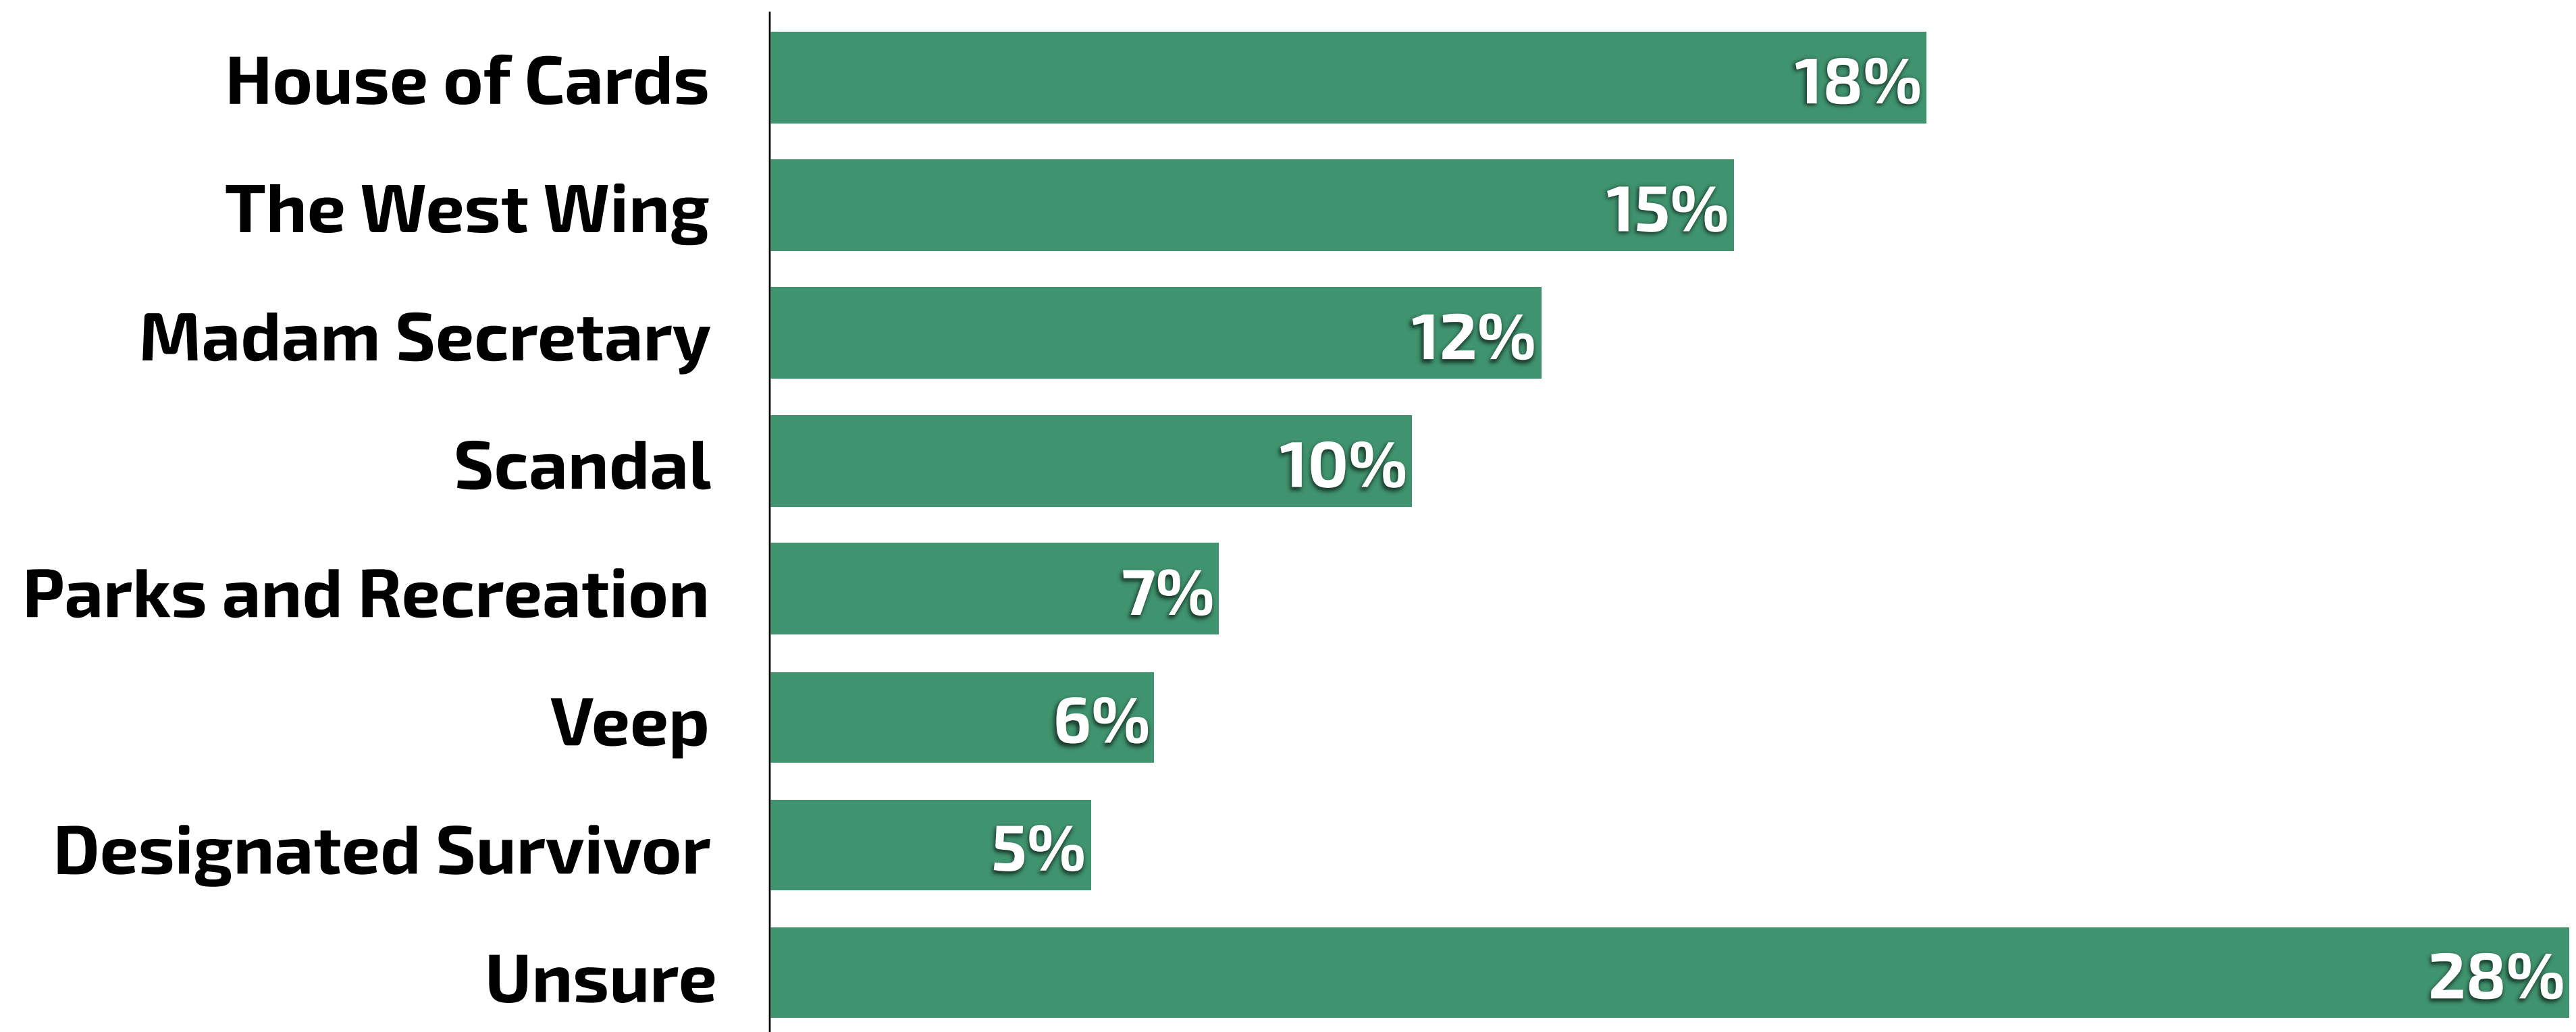

Political TV Watchers Say House Of Cards, The West Wing Best Represent Politics Today

Q. Which of the following TV shows do you think best represents American politics today?
[% Among Those Who Have Watched At Least One Political TV Show]

Note: 47% of Registered Voters say they have watched none of these

N = 1,029 RV nationwide, fielded January 21-23, 2022