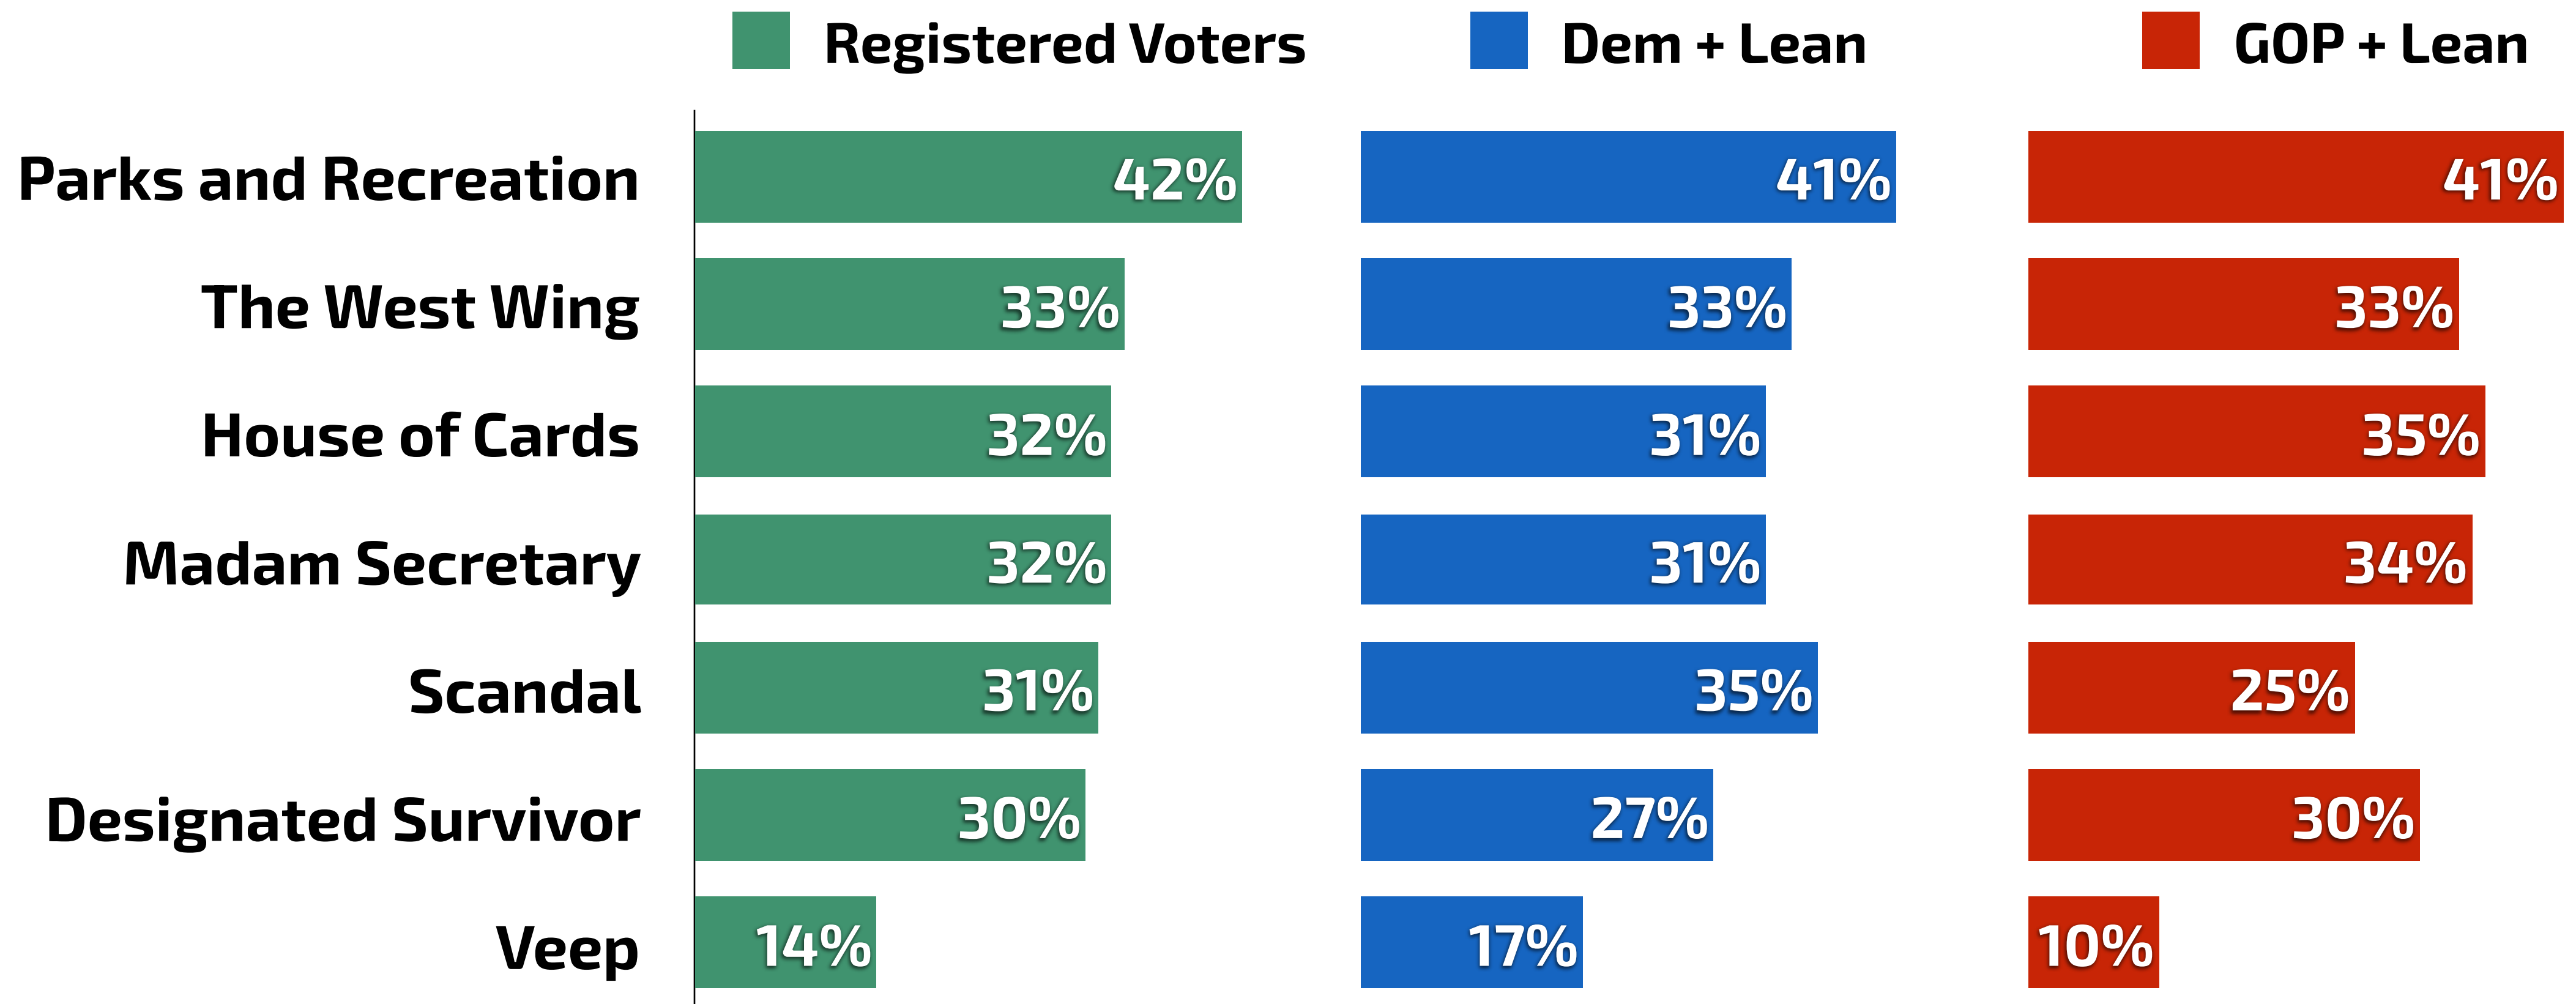

N = 1,029 RV nationwide, fielded January 21-23, 2022

Parks And Recreation Is Most Watched Show About Politics Among Those Who Watch

Q. Which of the following TV shows have you watched? Select all that apply.
[% Among Those Who Have Watched At Least One Political TV Show]

Note: 47% of Registered Voters say they have watched none of these

N = 1,029 RV nationwide, fielded January 21-23, 2022

Women Drive Scandal Viewership; Men House Of Cards

Q. Which of the following TV shows have you watched? Select all that apply.
[% Among Those Who Have Watched At Least One Political TV Show]

Note: 47% of Registered Voters say they have watched none of these

N = 1,029 RV nationwide, fielded January 21-23, 2022

Democrats Drive Scandal, Veep Viewership

Q. Which of the following TV shows have you watched? Select all that apply.
[% Among Those Who Have Watched At Least One Political TV Show]