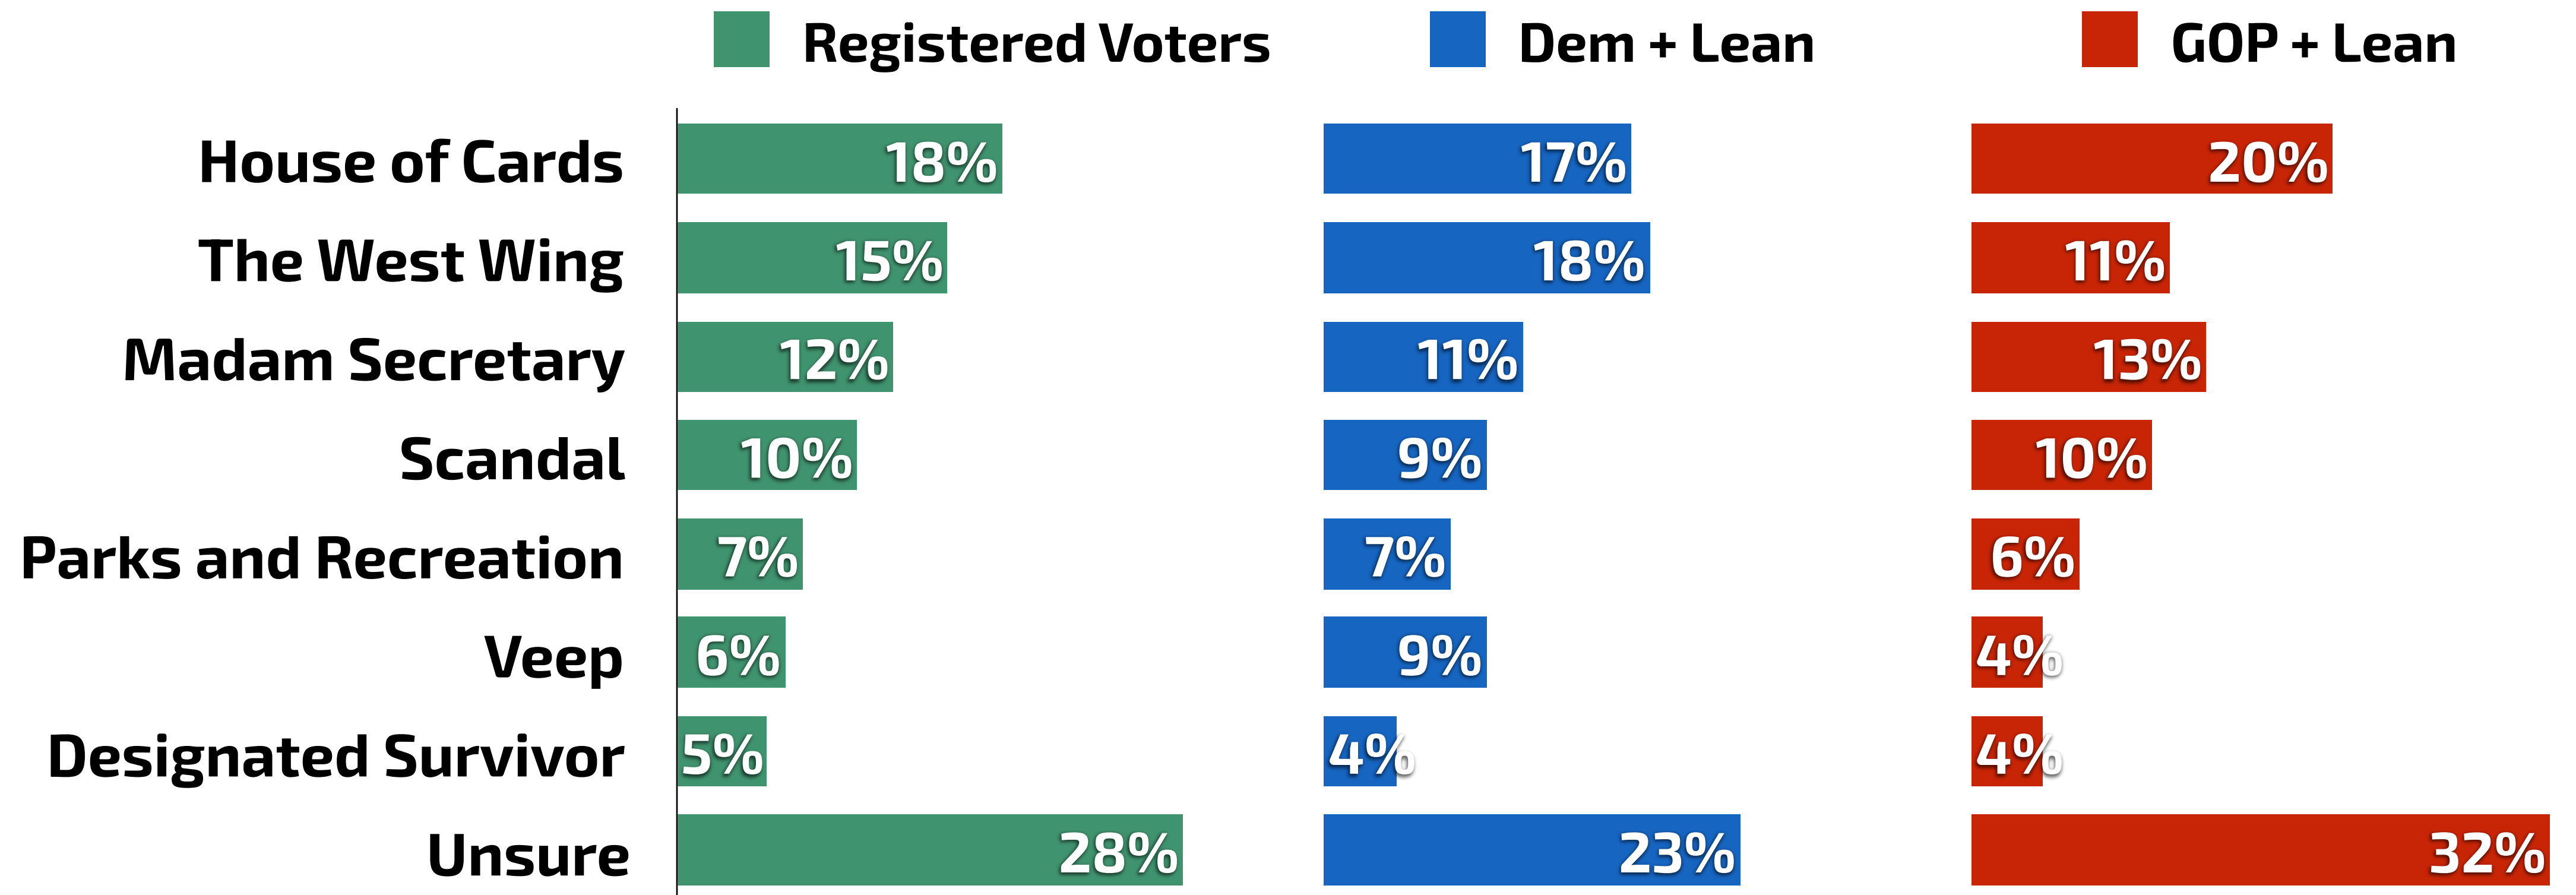

More Dems Say The West Wing Best Represents Politics Today

Q. Which of the following TV shows do you think best represents American politics today?
[% Among Those Who Have Watched At Least One Political TV Show]

Note: 47% of Registered Voters say they have watched none of these

N = 1,029 RV nationwide, fielded January 21-23, 2022