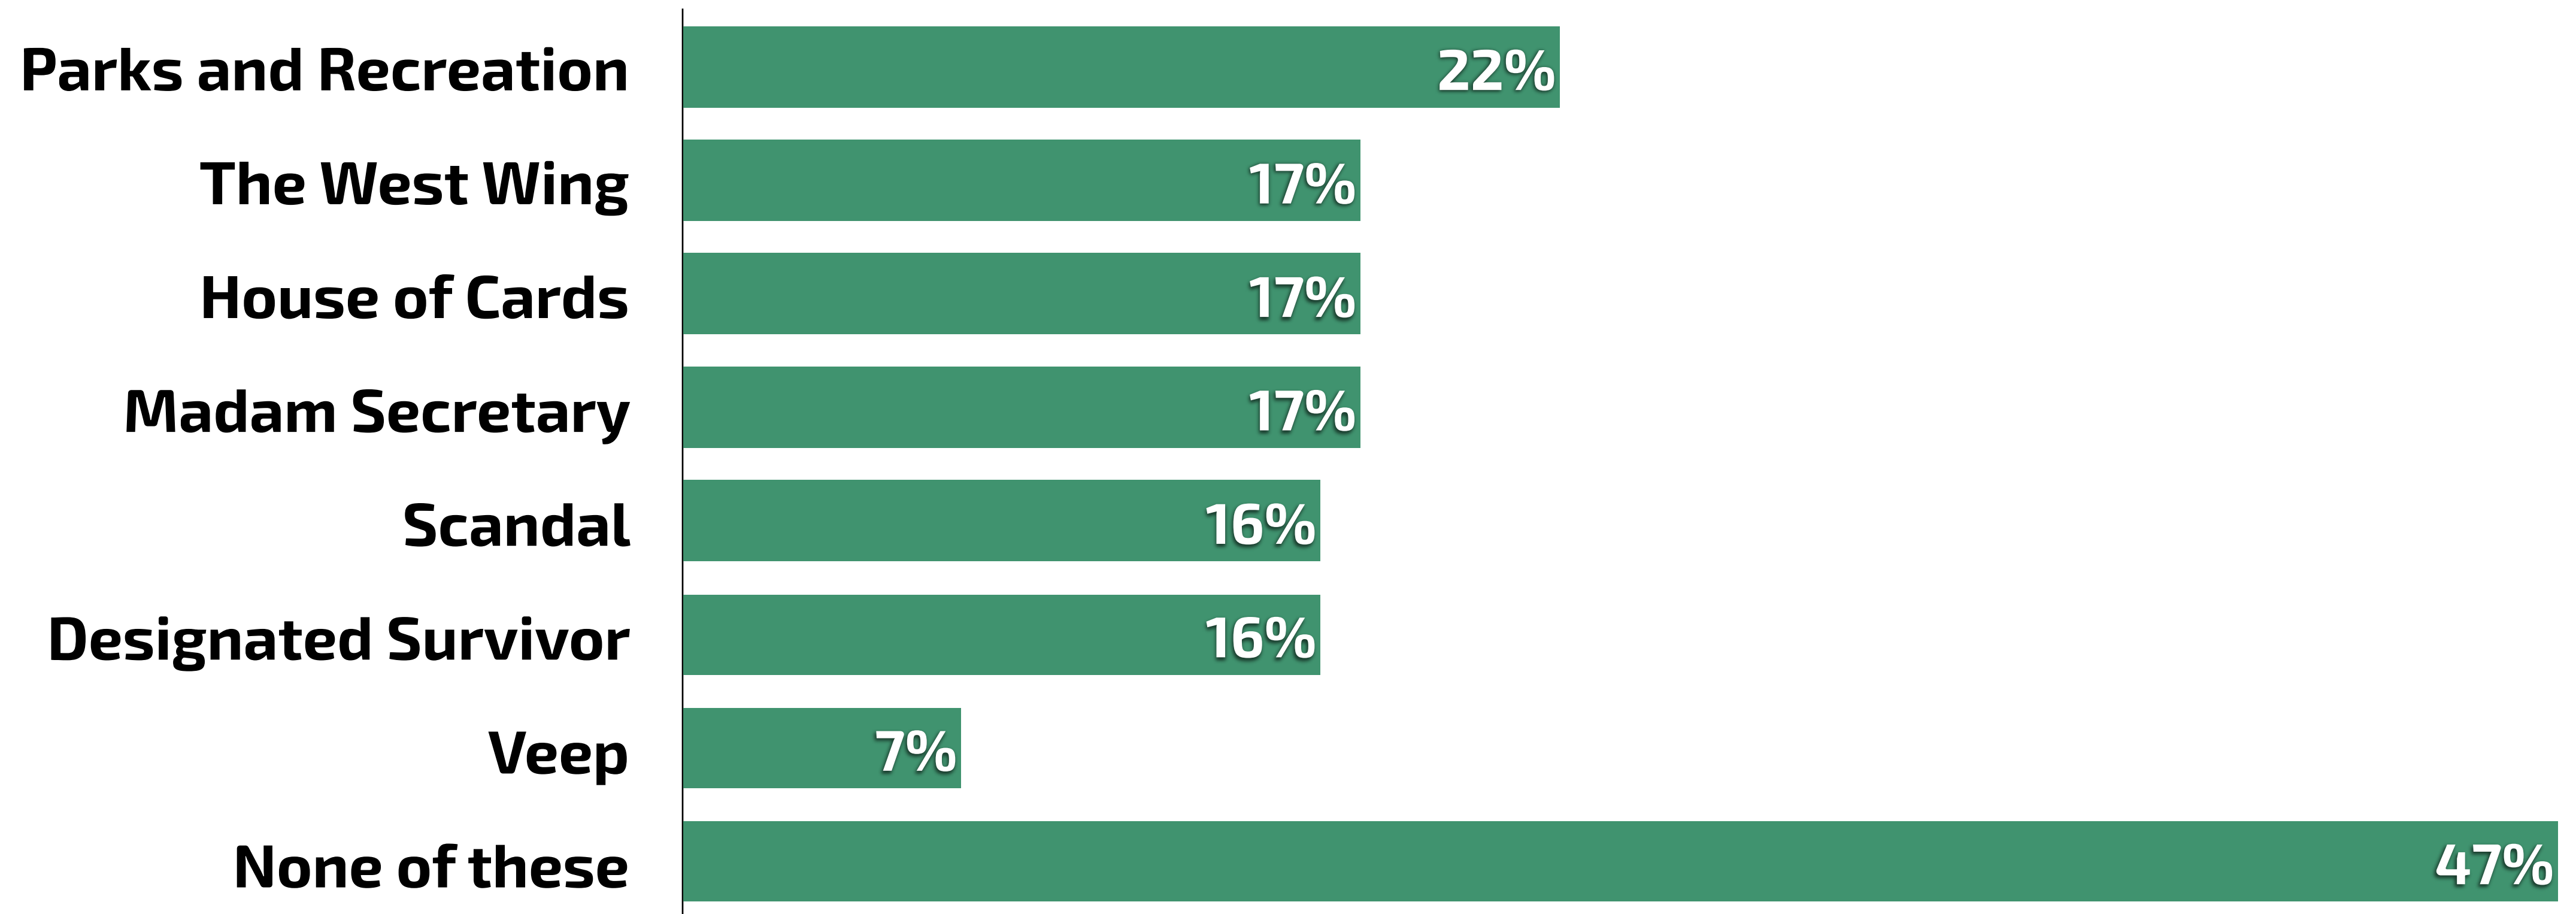

Political TV And Fictional Presidents

Verified Voter Omnibus Survey

N=1,029 Registered Voters
Fielded January 21 - January 23, 2021

Parks And Recreation Is Most Watched Show About Politics

Q. Which of the following TV shows have you watched? Select all that apply.

N = 1,029 RV nationwide, fielded January 21-23, 2022

Parks And Recreation Is Most Watched Show About Politics Among Those Who Watch

Q. Which of the following TV shows have you watched? Select all that apply.
[% Among Those Who Have Watched At Least One Political TV Show]