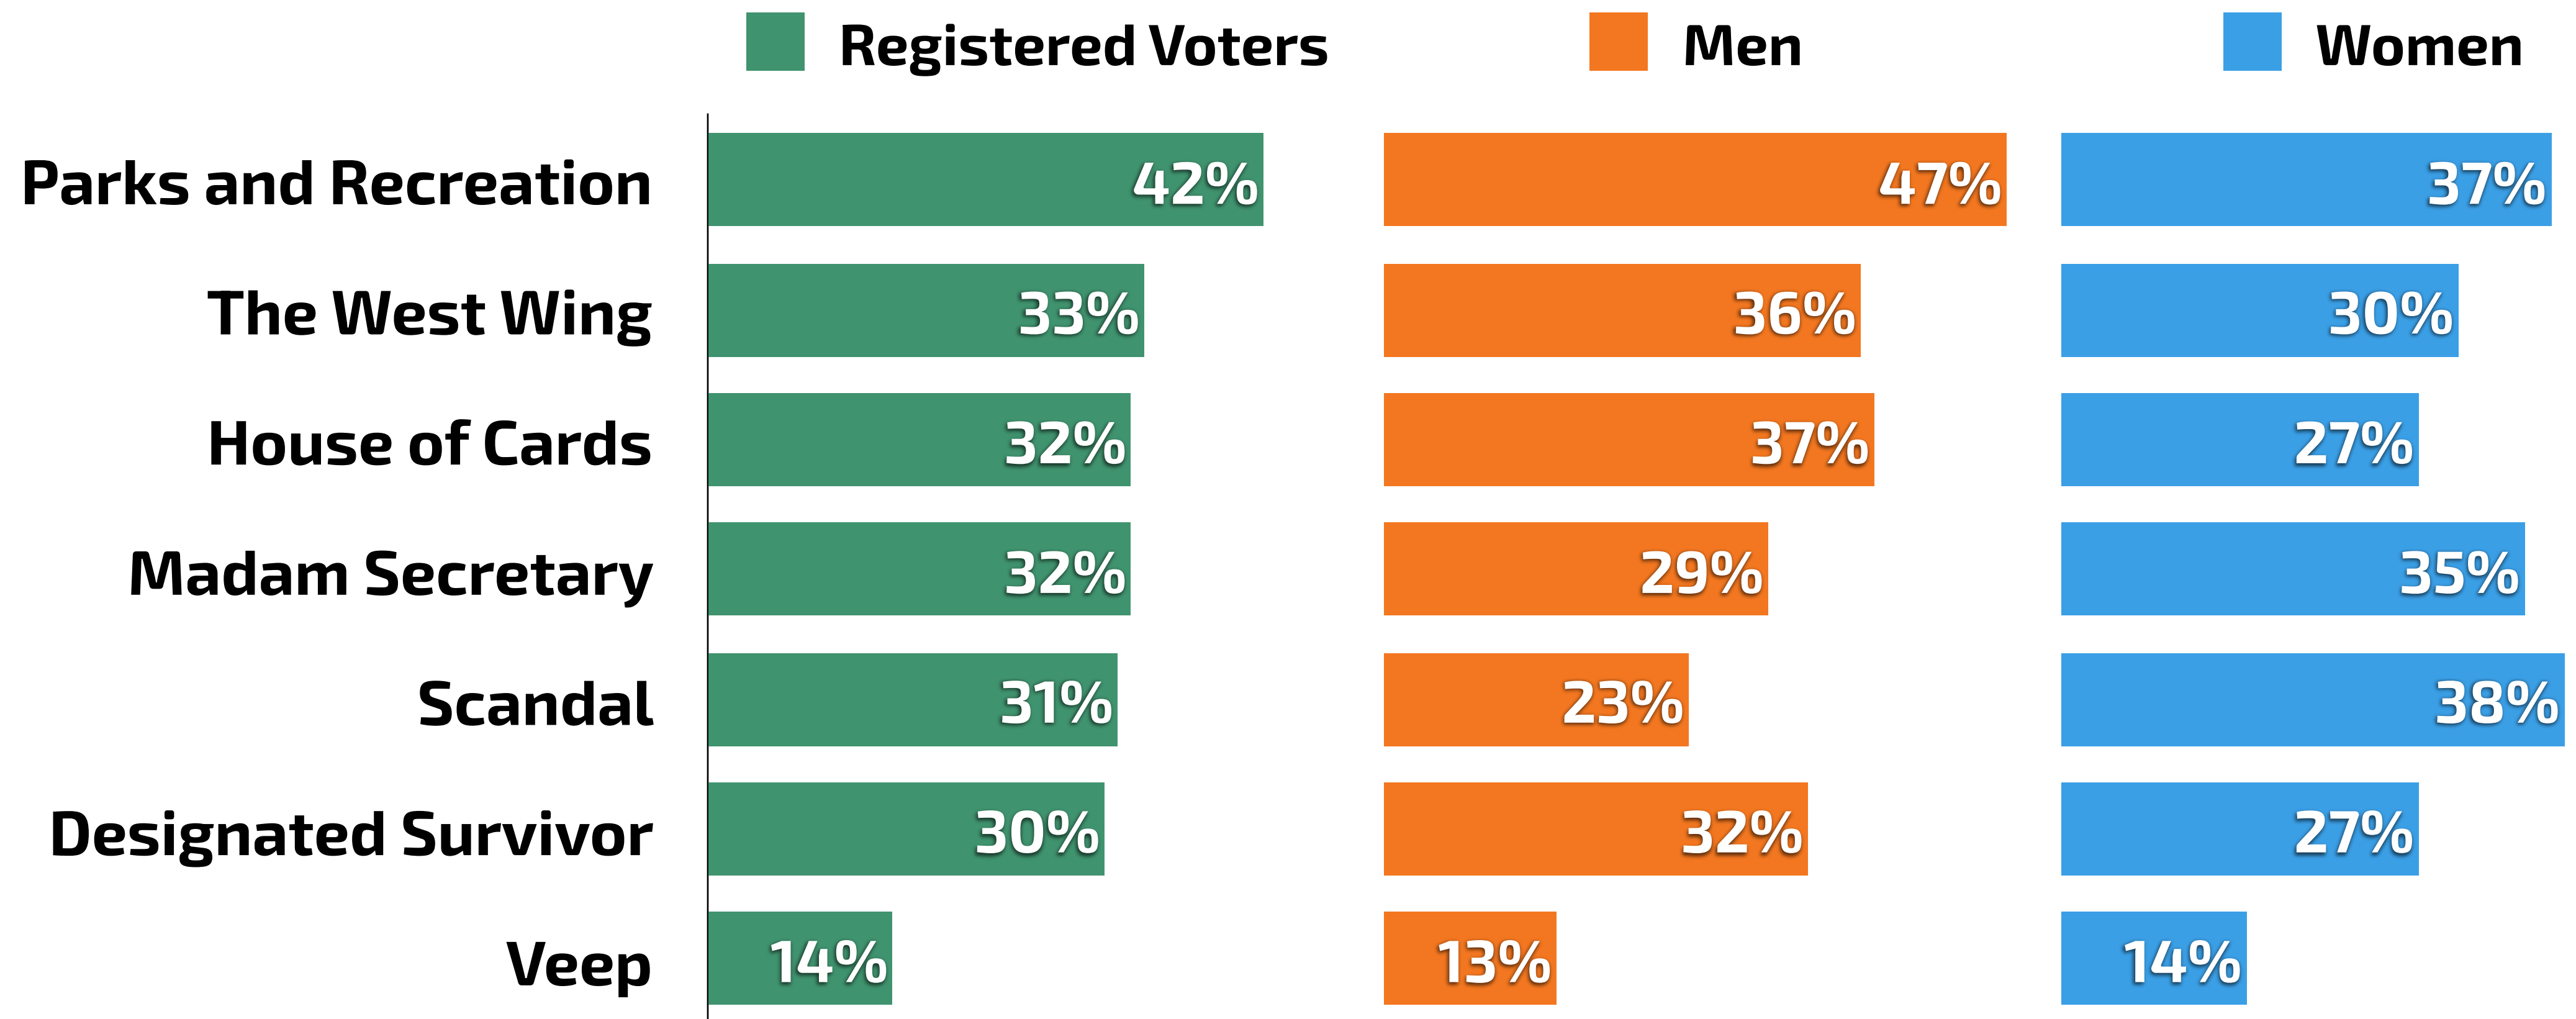

Political TV And Fictional Presidents

Verified Voter Omnibus Survey

N=1,029 Registered Voters
Fielded January 21 - January 23, 2021

Parks And Recreation Is Most Watched Show About Politics

Q. Which of the following TV shows have you watched? Select all that apply.

N = 1,029 RV nationwide, fielded January 21-23, 2022

Parks And Recreation Is Most Watched Show About Politics Among Those Who Watch

Q. Which of the following TV shows have you watched? Select all that apply.
[% Among Those Who Have Watched At Least One Political TV Show]

Note: 47% of Registered Voters say they have watched none of these

N = 1,029 RV nationwide, fielded January 21-23, 2022

Women Drive Scandal Viewership; Men House Of Cards

Q. Which of the following TV shows have you watched? Select all that apply.
[% Among Those Who Have Watched At Least One Political TV Show]

Note: 47% of Registered Voters say they have watched none of these

N = 1,029 RV nationwide, fielded January 21-23, 2022

Democrats Drive Scandal, Veep Viewership

Q. Which of the following TV shows have you watched? Select all that apply.
[% Among Those Who Have Watched At Least One Political TV Show]