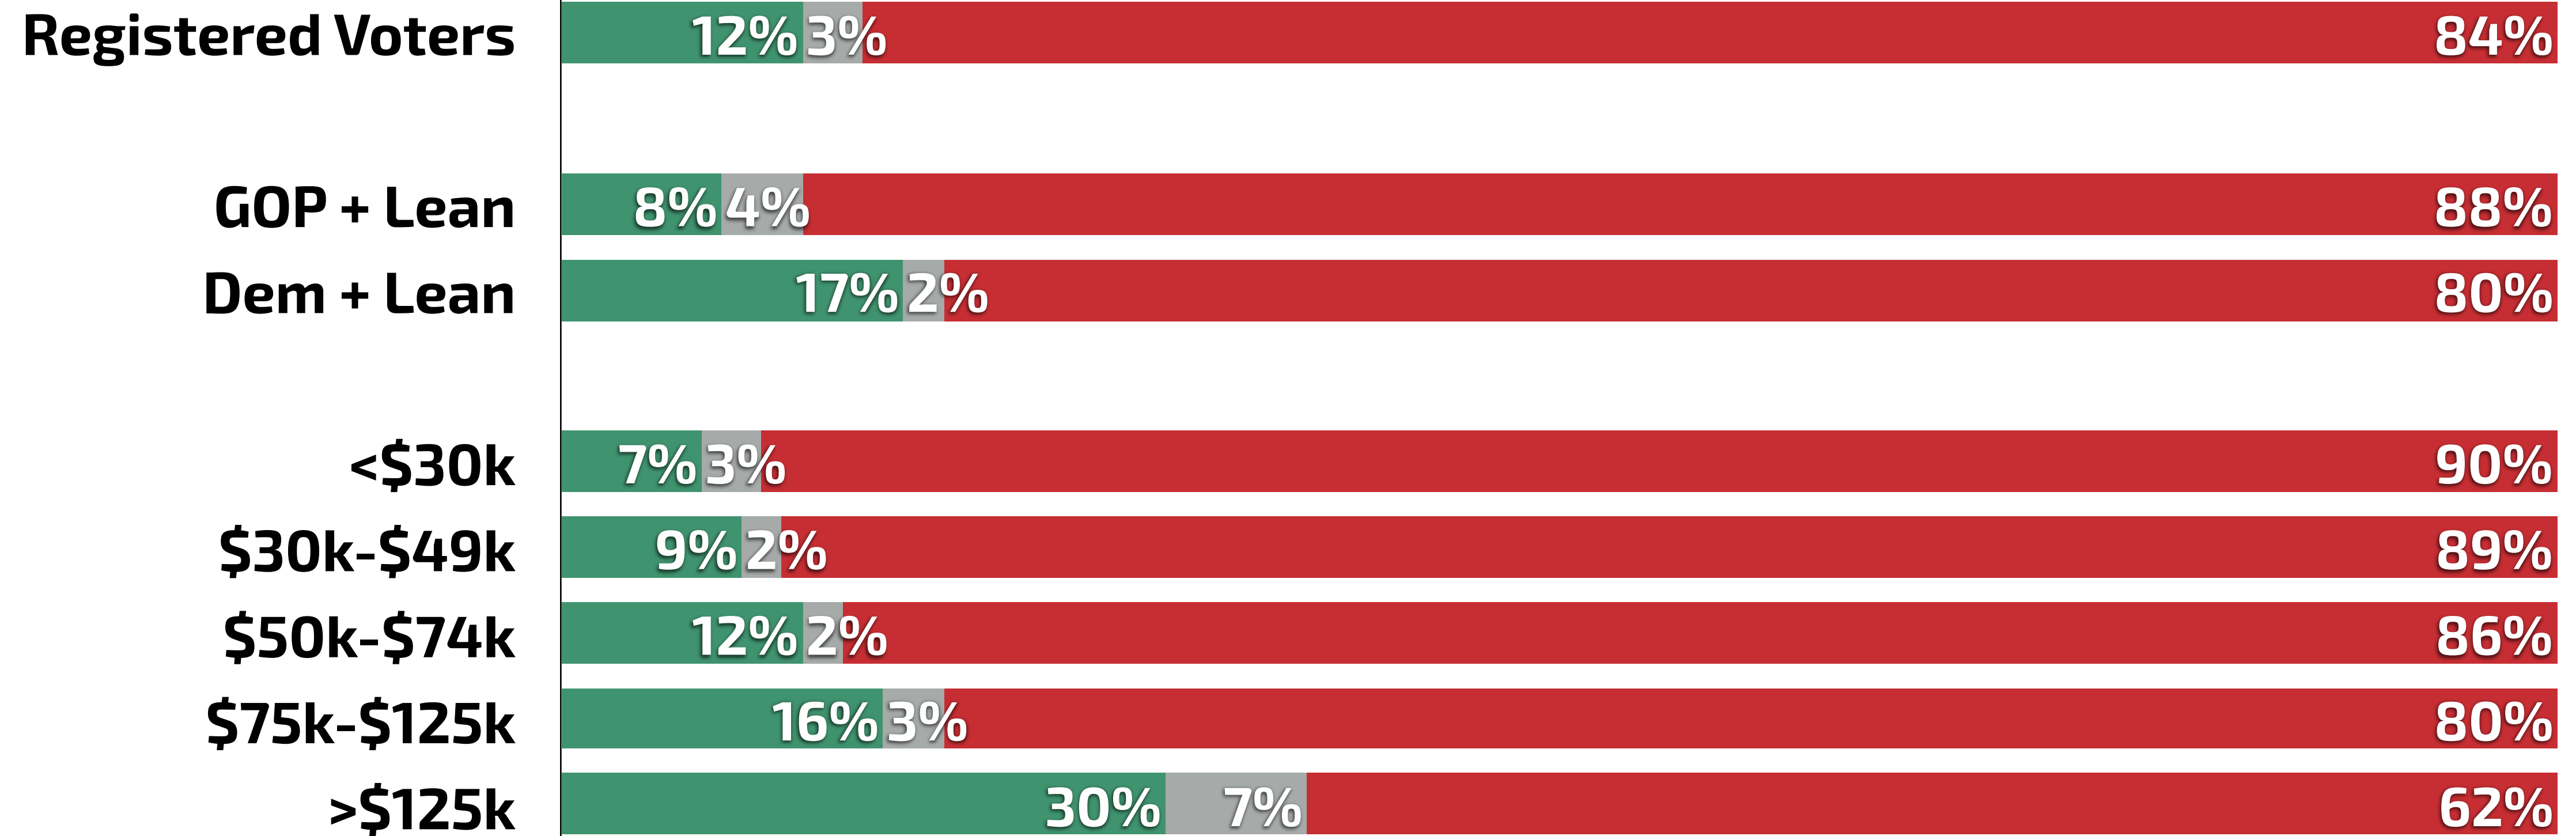

Democrats, Wealthier Voters More Likely To Watch “Succession”

Q. Do you watch the HBO TV show “Succession”?

■ Yes   ■ Unsure   ■ No

N = 1,020 RV nationwide, fielded December 9-13, 2021