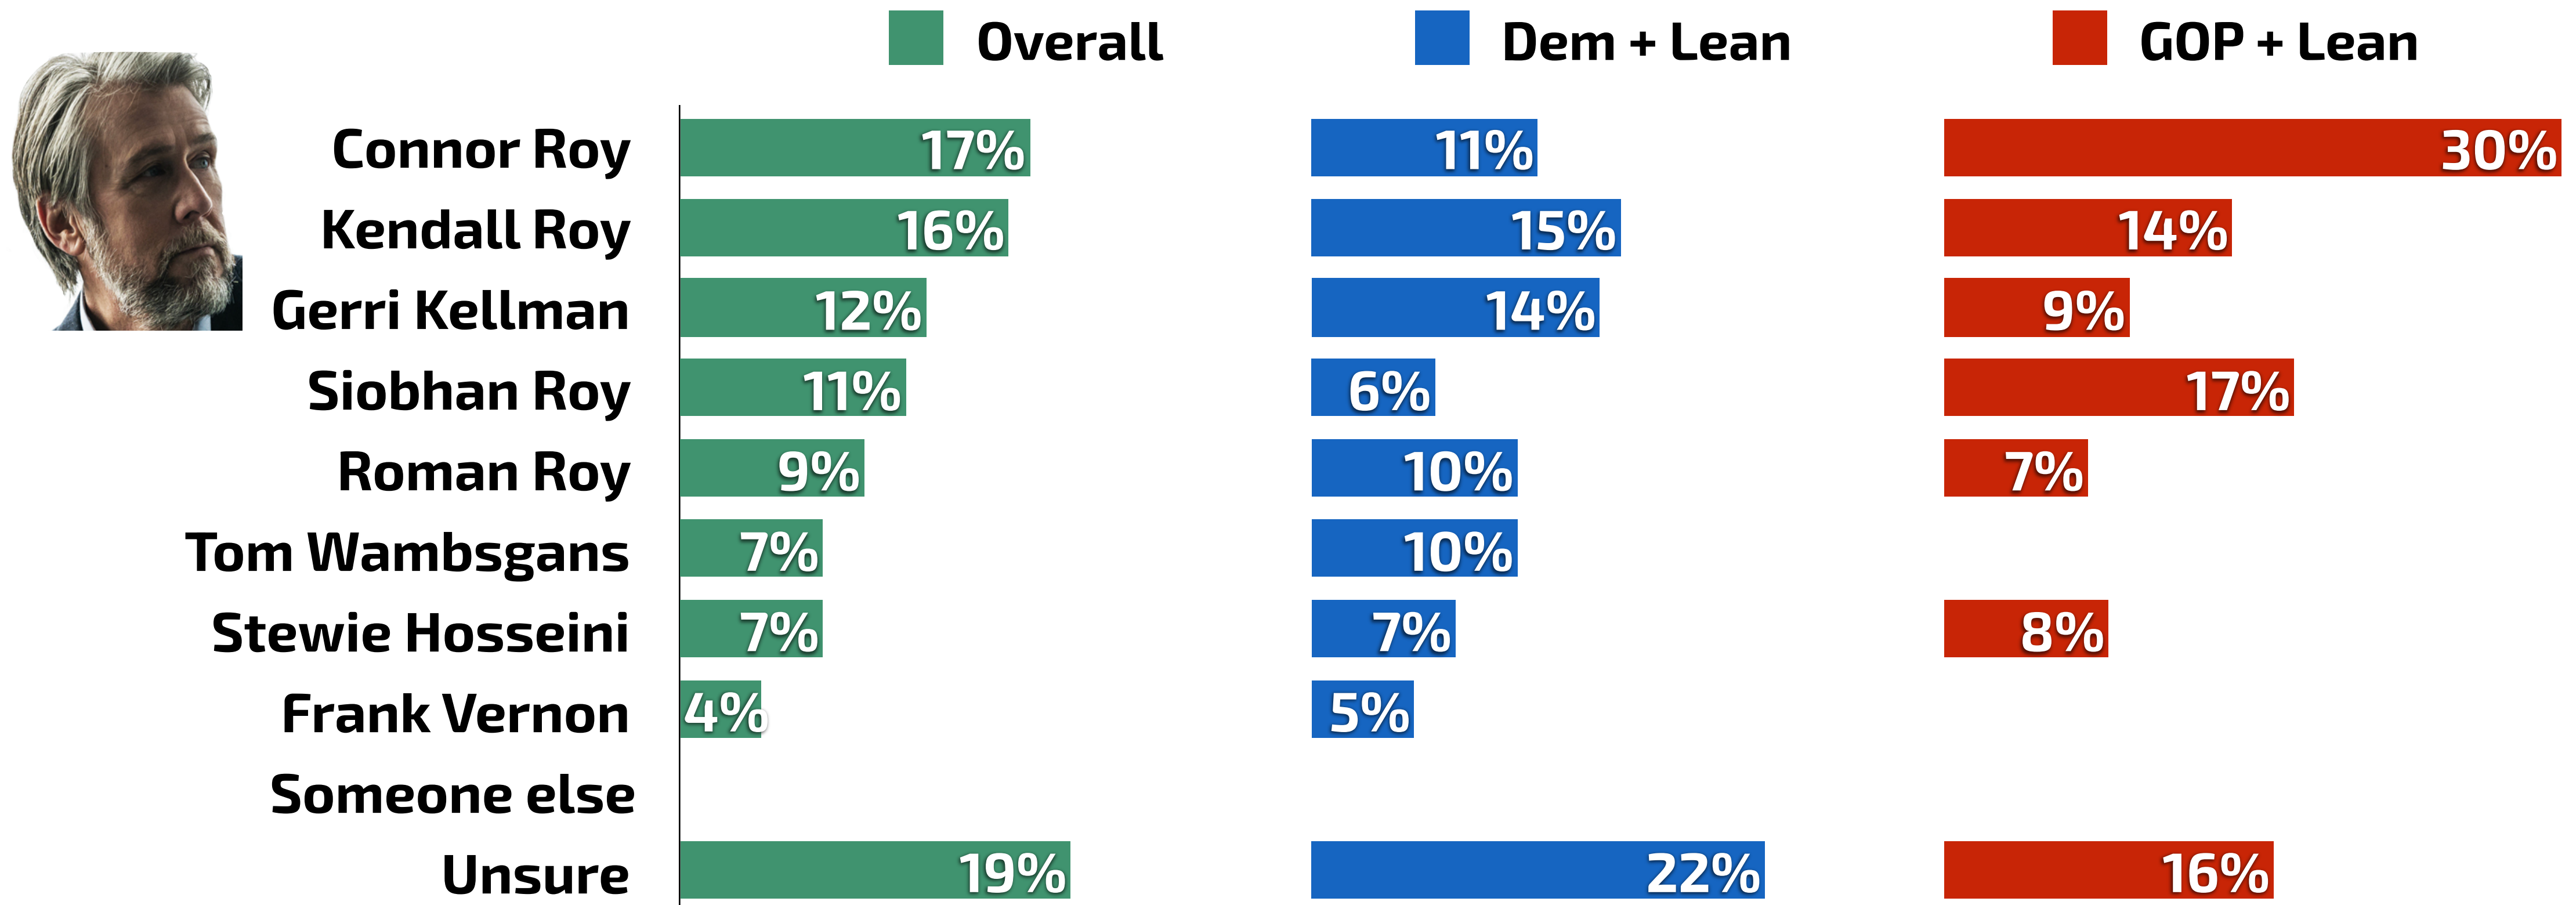

Republicans Drive Support For Connor As Logan's Successor

Q. Who do you think is most worthy to be the successor to Logan Roy as the head of Waystar Royco?
[Asked of n=114 RVs who watch "Succession"]

N = 1,020 RV nationwide, fielded December 9-13, 2021