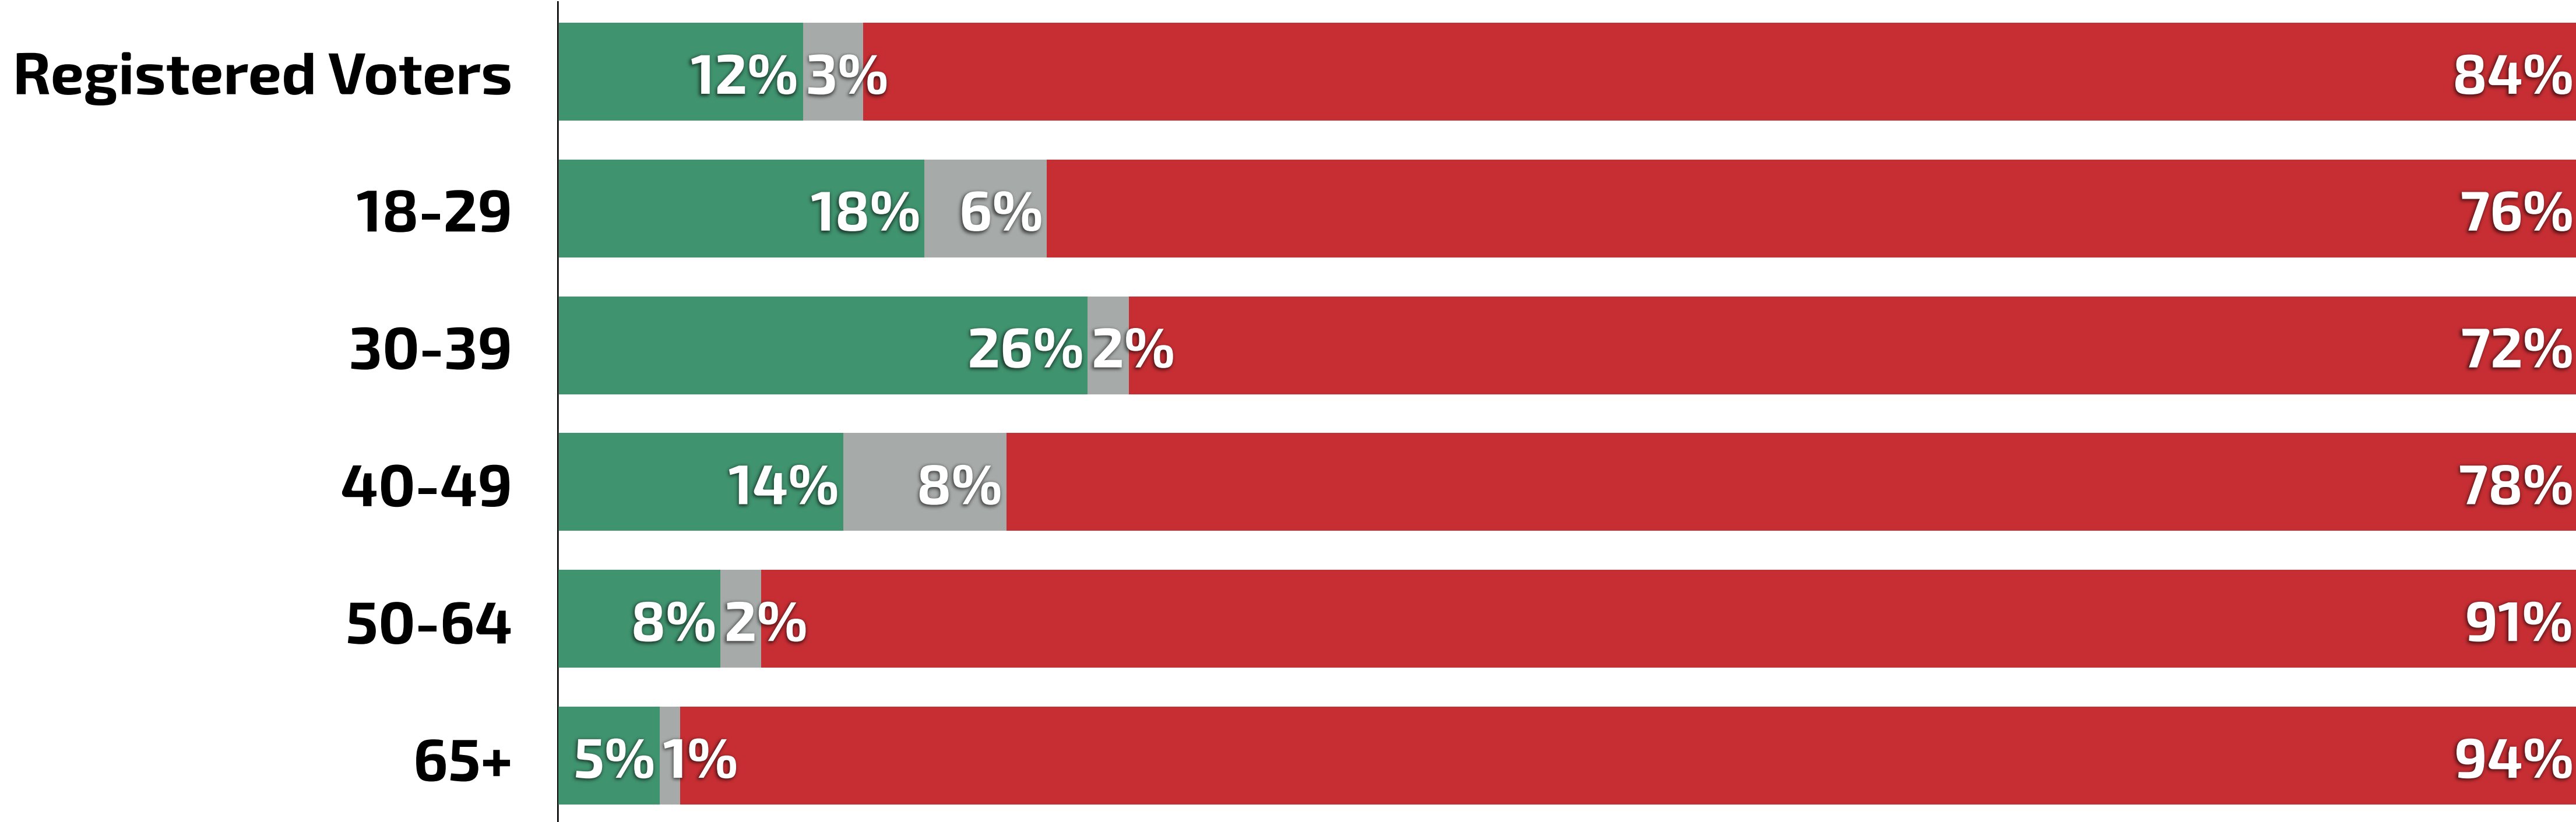

## Verified Voter Omnibus Survey

N=1,020 Registered Voters  
Fielded December 9 - December 13, 2021

# 12% Of Voters Watch “Succession”; Most Popular Among Voters Under 40

Q. Do you watch the HBO TV show “Succession”?

■ Yes      ■ Unsure      ■ No

N = 1,020 RV nationwide, fielded December 9-13, 2021