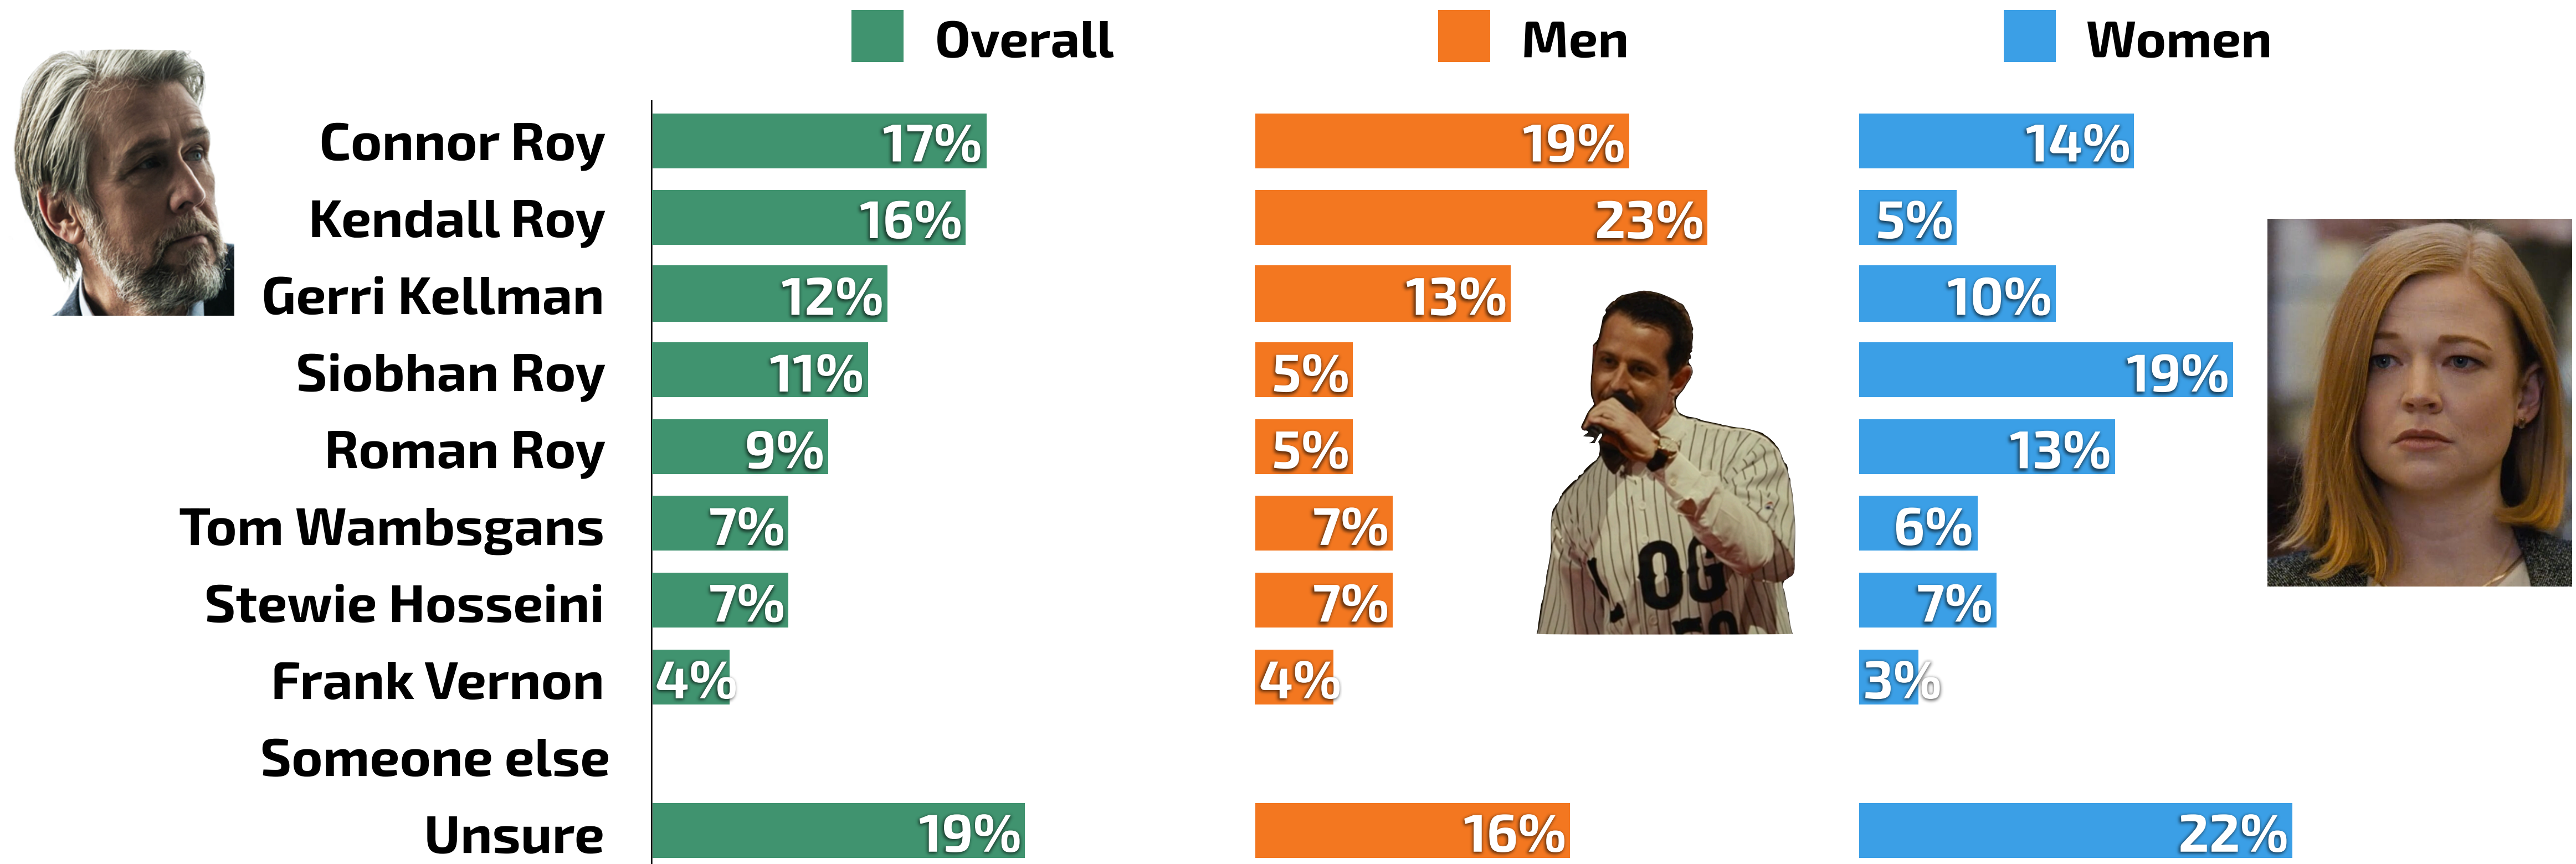

Connor And Kendall Seen As Most Worthy Successors; Men Drive Support For Kendall, Women Drive Support For Shiv

Q. Who do you think is most worthy to be the successor to Logan Roy as the head of Waystar Royco?
[Asked of n=114 RVs who watch "Succession"]

N = 1,020 RV nationwide, fielded December 9-13, 2021