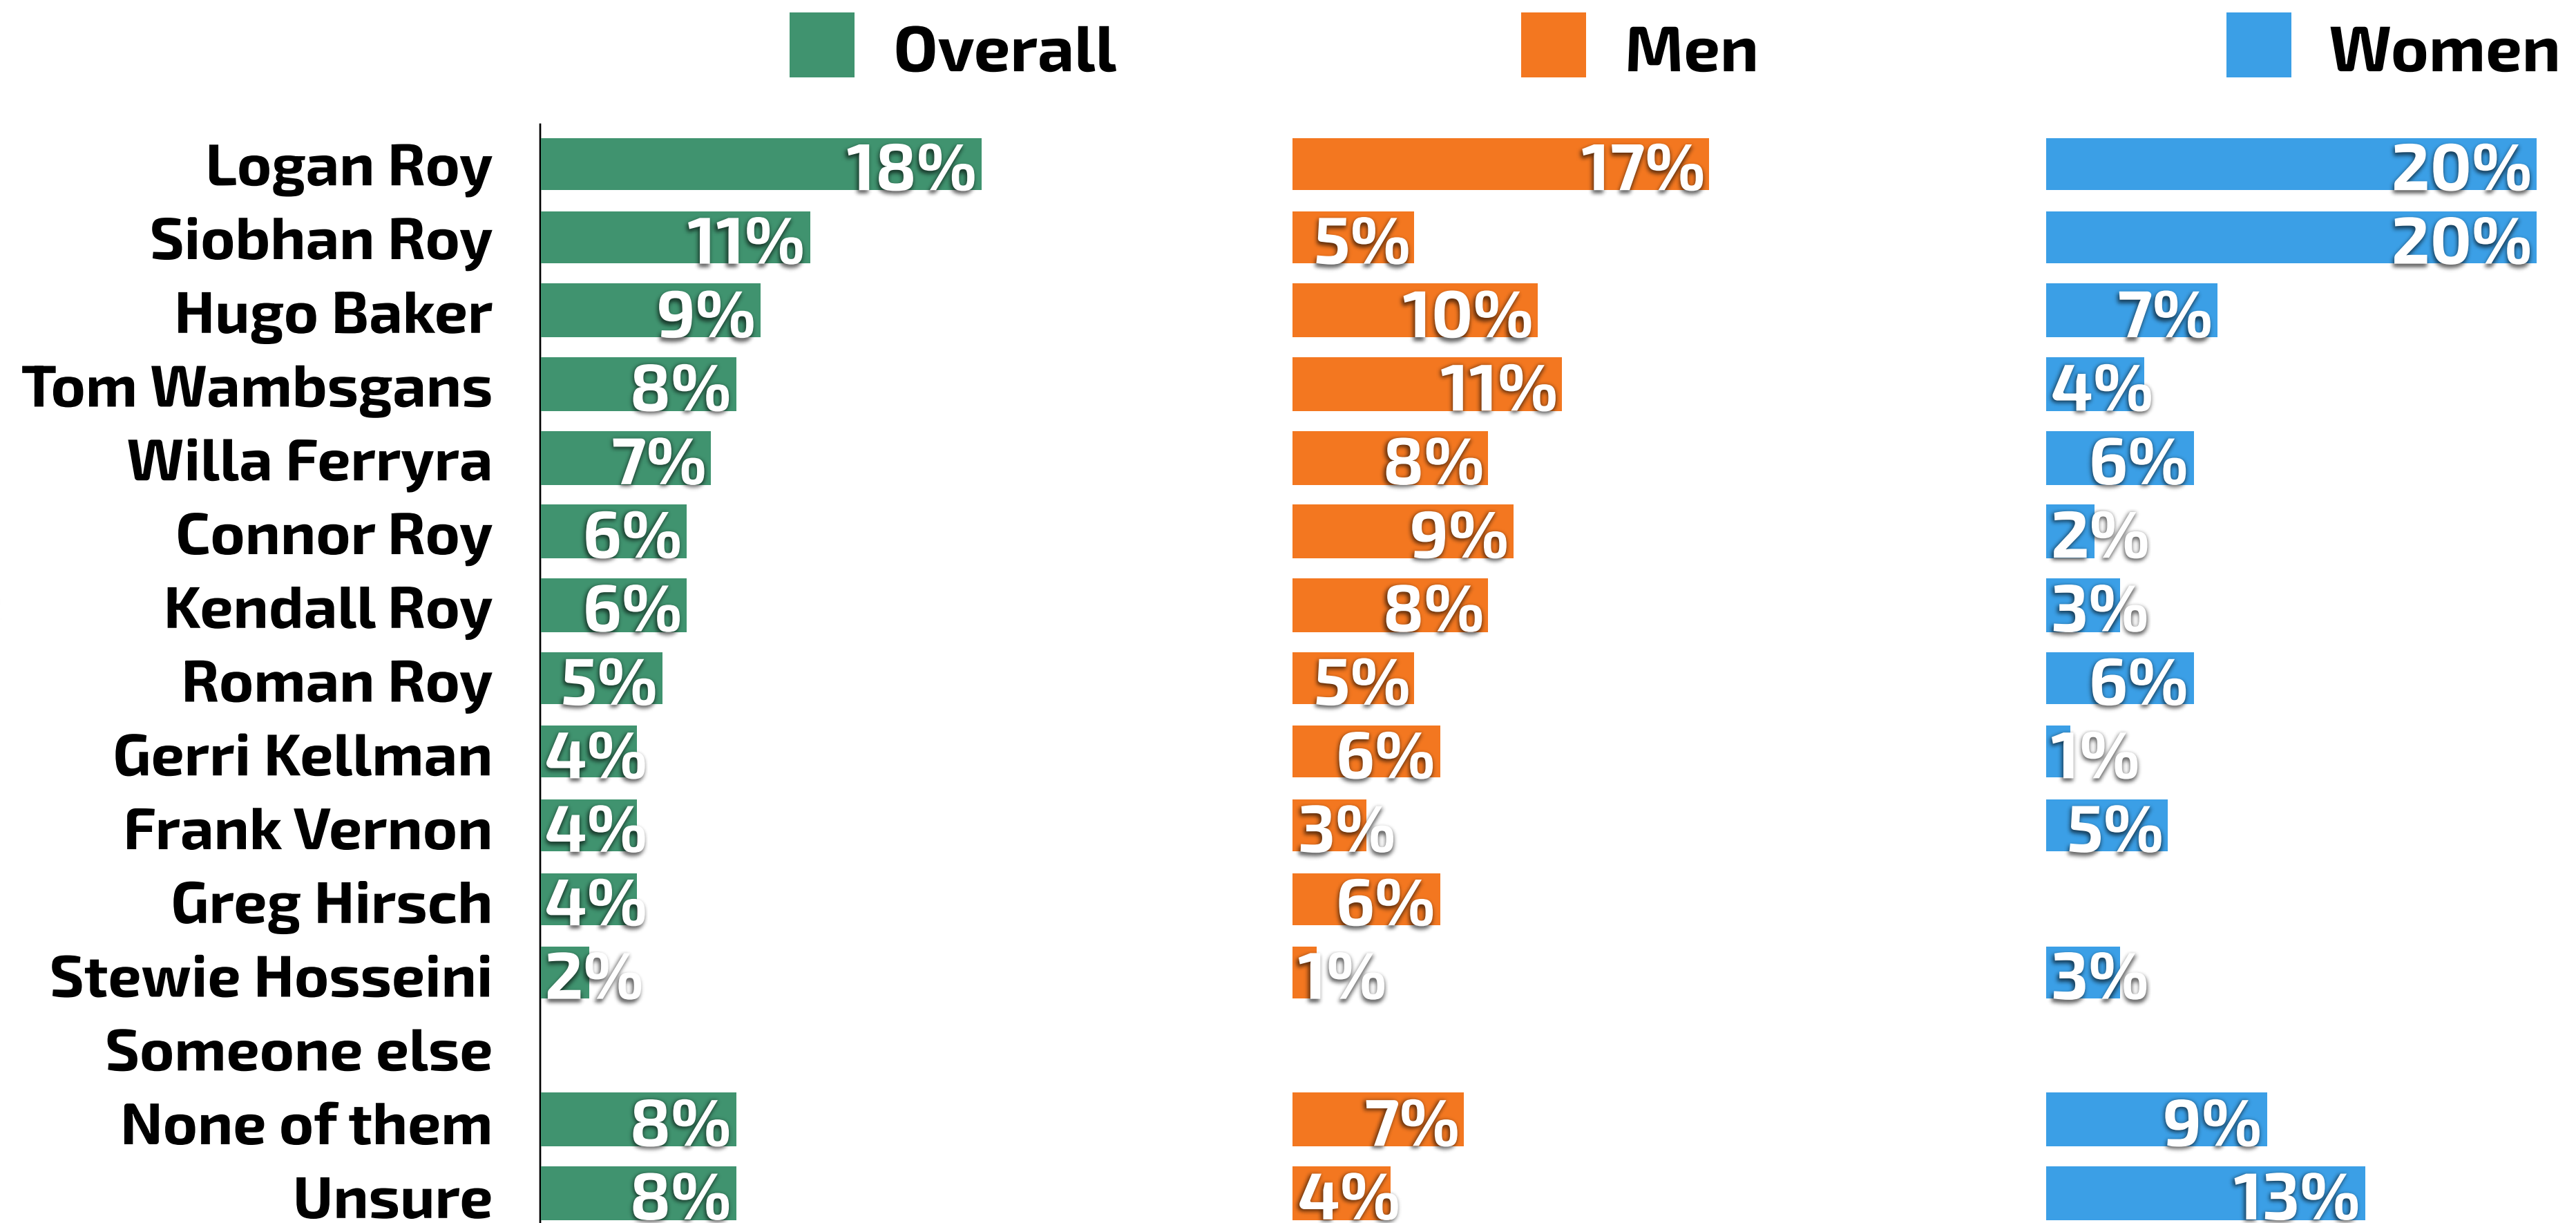

# Logan Most Popular Overall; Women Drive Shiv Fandom

Q. Who is your favorite character in HBO's "Succession"? [Asked of n=114 RVs who watch "Succession"]

N = 1,020 RV nationwide, fielded December 9-13, 2021