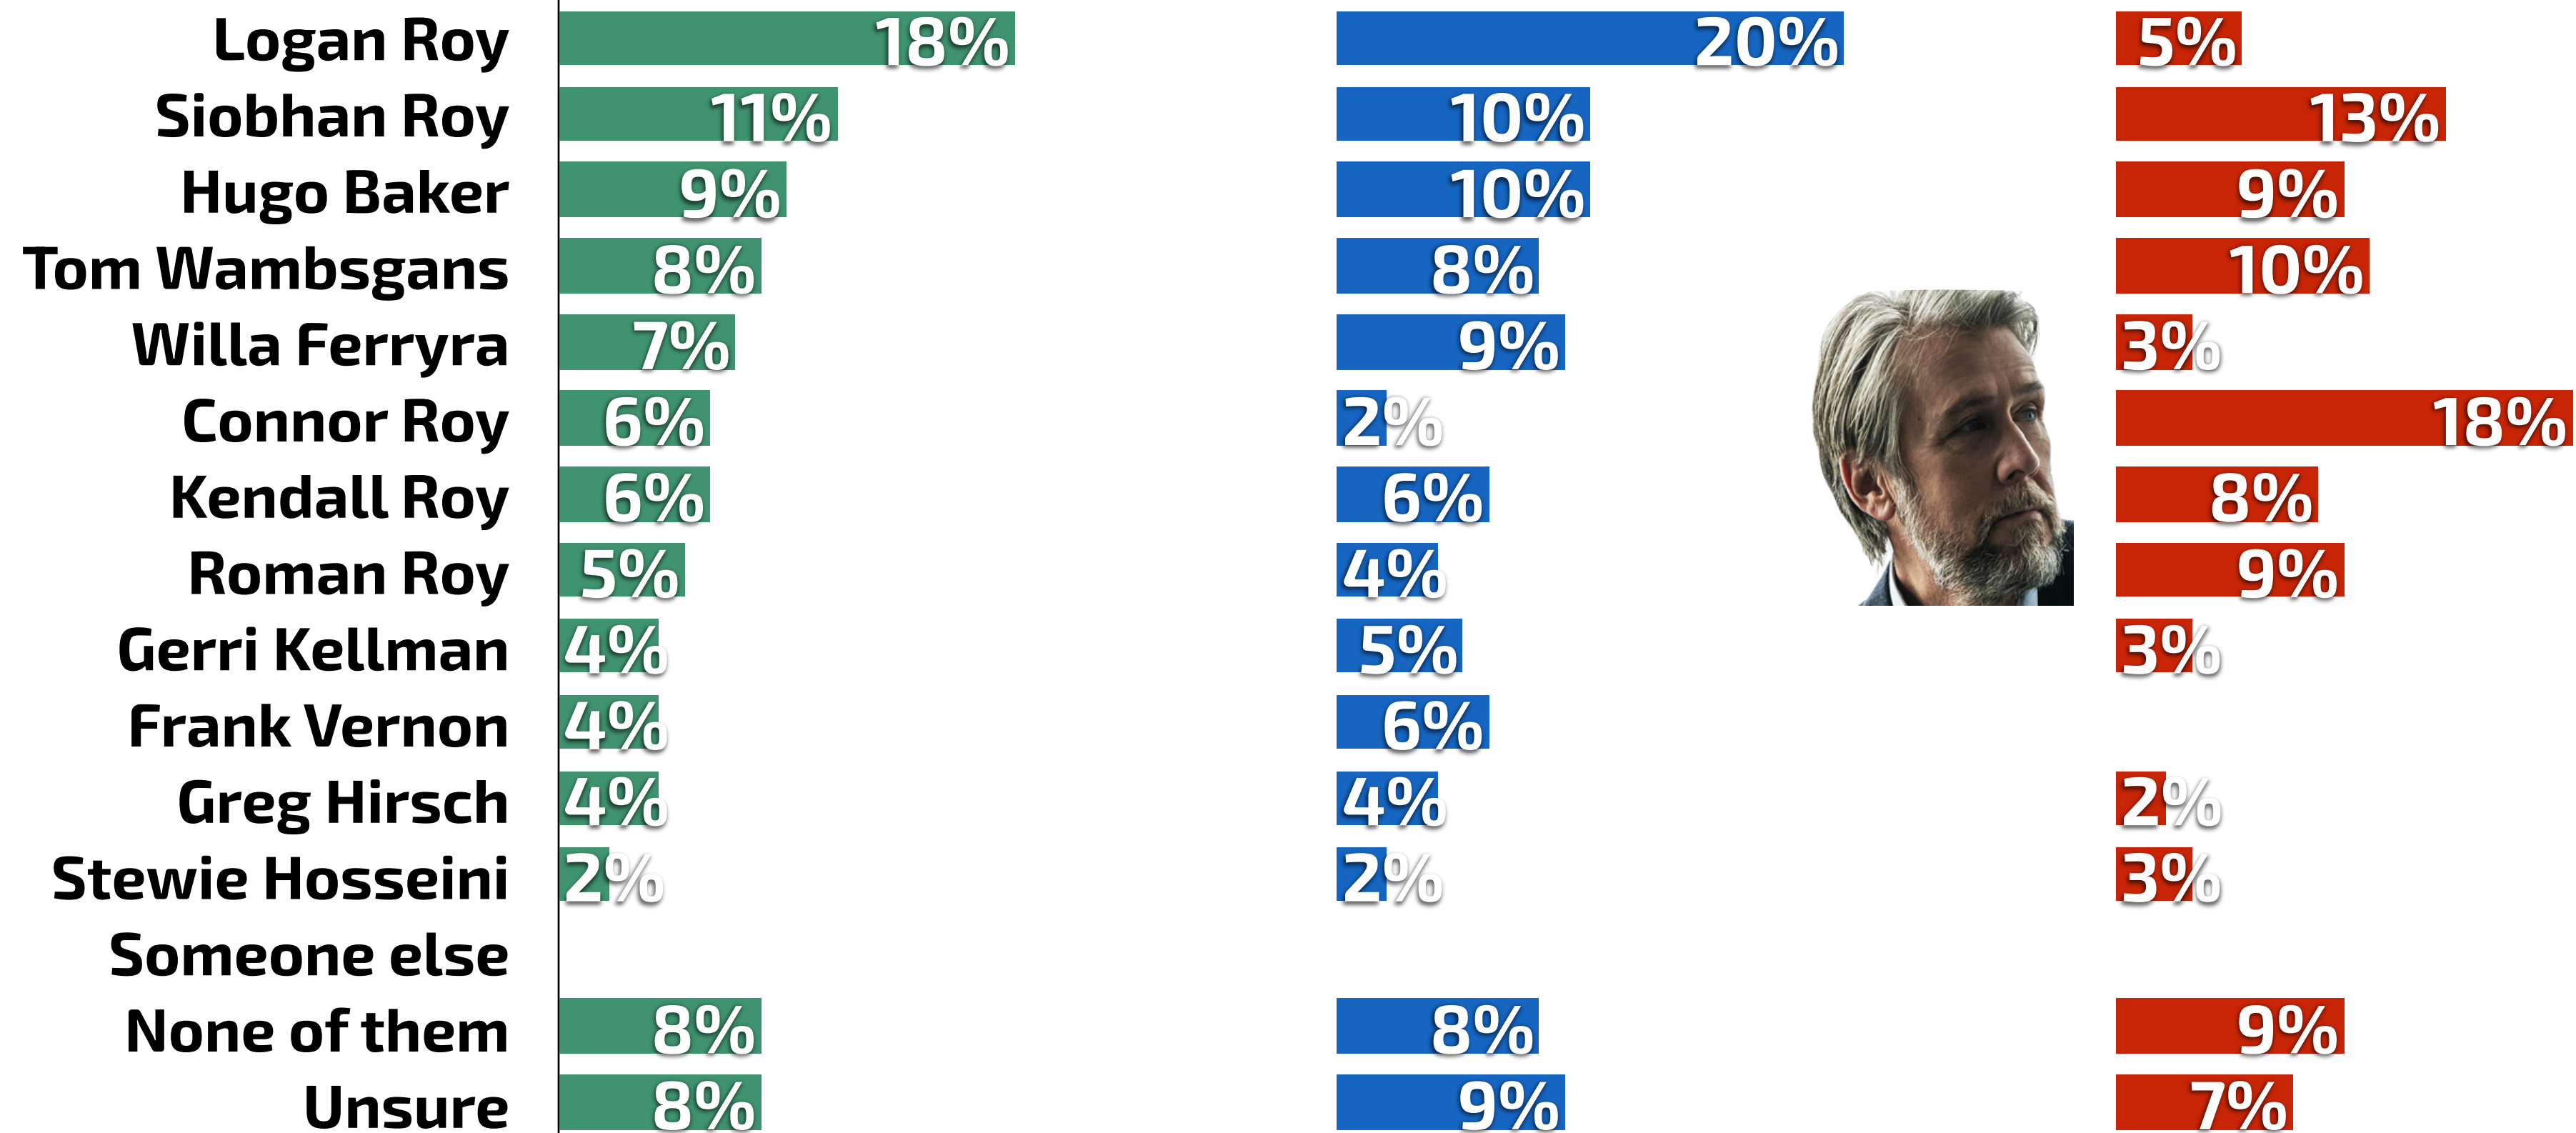

# Logan Most Popular Overall; Women Drive Shiv Fandom

Q. Who is your favorite character in HBO's "Succession"? [Asked of n=114 RVs who watch "Succession"]

N = 1,020 RV nationwide, fielded December 9-13, 2021

# Democrats Prefer Logan; Republicans Like Connor The Most

Q. Who is your favorite character in HBO's "Succession"? [Asked of n=114 RVs who watch "Succession"]

Overall

Dem + Lean

GOP + Lean

N = 1,020 RV nationwide, fielded December 9-13, 2021